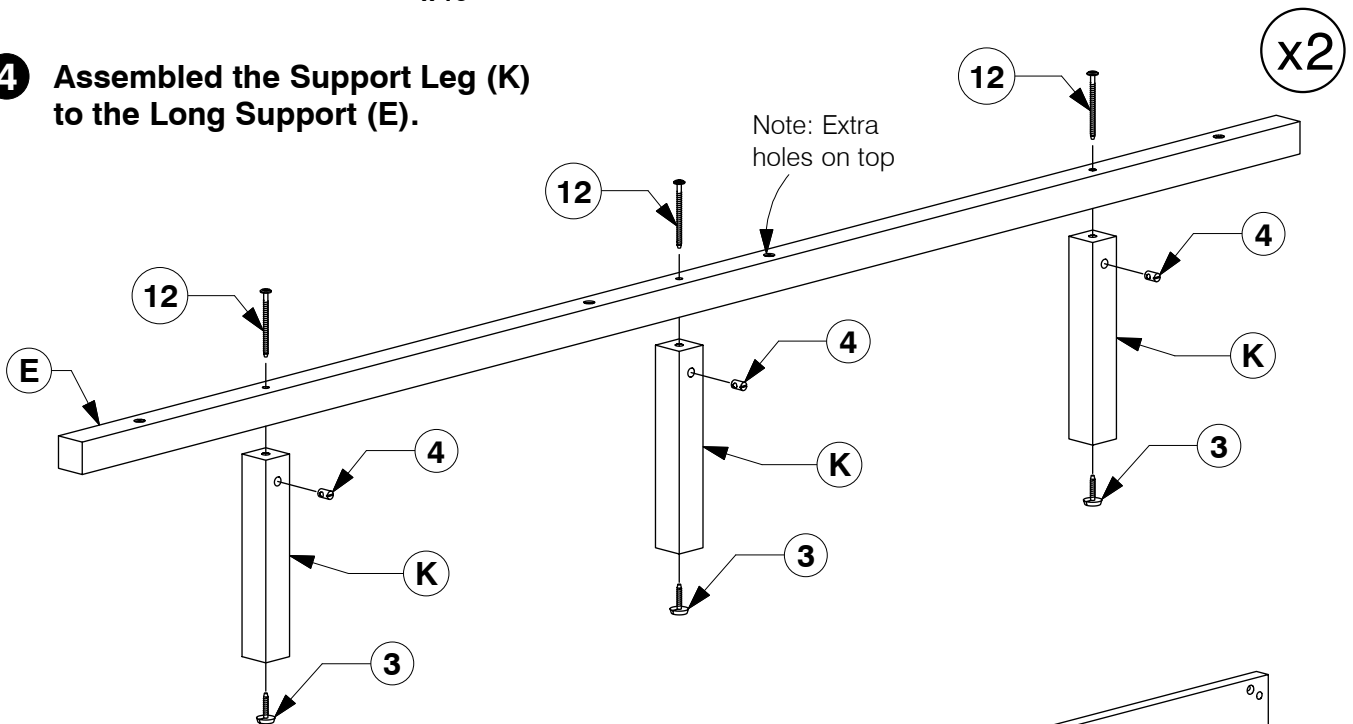

0049 King Bed

Assembly Instructions

W11-0820

3 Hardware List

4 Assembled the Support Leg (K) to the Long Support (E).