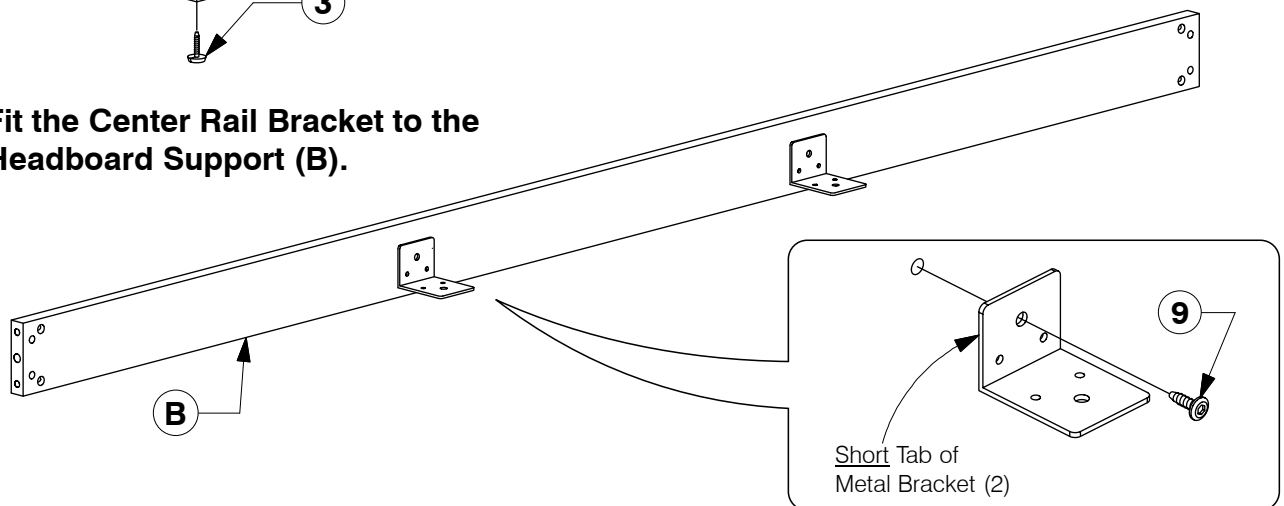

5 Fit the Center Rail Bracket to the Headboard Support (B).