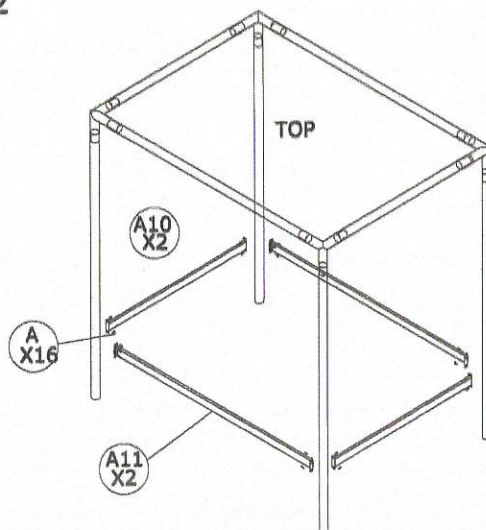

MODEL: TS EVA

ASSEMBLY INSTRUCTION

DESCRIPTION : 5FT Queen BED Canopy Bed

PARTS LIST

NO	DESCRIPTION	QTY
A1	TOP FRONT	2 pcs
A2	TOP BACK	2 pcs
A3	Corner With Hole (L)	2 pcs
A4	Corner With Hole (R)	2 pcs
A5	Post (L)	2 pcs
A6	Post (R)	2 pcs
A7	Bottom Front	2 pcs
A8	Bottom Back	2 pcs
A9	Corner Without Hole	4 pcs
A10	Bottom Rail	2 pcs
A11	Side Rail	2 pcs
A12	Middle Bar	4 pcs
A13	Center leg	6 pcs

STEP 1

STEP 3

HARDWARE LIST

NO	DESCRIPTION	QTY
A	JCBC M6 x 20	28 pcs
B	JCBC M6 x 35	20 pcs
C	M6 WASHER	12 pcs
D	M6 HEX NUT	12 pcs
E	ALLEN KEY	1 pcs
F	SPANAR M10	1 pcs

STEP 2

FULLY SET UP