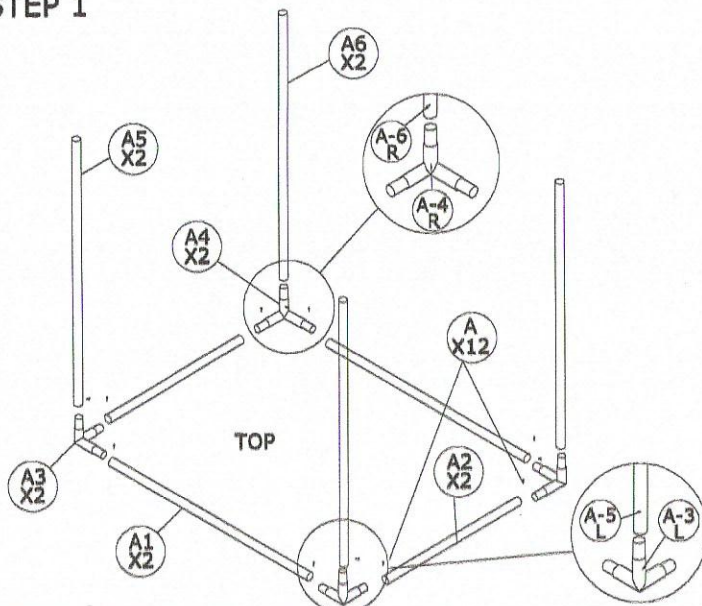

MODEL: TS EVA

ASSEMBLY INSTRUCTION

DESCRIPTION : 5FT Queen BED Canopy Bed

PARTS LIST

NO	DESCRIPTION	QTY
A1	TOP FRONT	2 pcs
A2	TOP BACK	2 pcs
A3	Corner With Hole (L)	2 pcs
A4	Corner With Hole (R)	2 pcs
A5	Post (L)	2 pcs
A6	Post (R)	2 pcs
A7	Bottom Front	2 pcs
A8	Bottom Back	2 pcs
A9	Corner Without Hole	4 pcs
A10	Bottom Rail	2 pcs
A11	Side Rail	2 pcs
A12	Middle Bar	4 pcs
A13	Center leg	6 pcs

STEP 1

STEP 3

HARDWARE LIST

NO	DESCRIPTION	QTY
A	JCBC M6 x 20	28 pcs
B	JCBC M6 x 35	20 pcs
C	M6 WASHER	12 pcs
D	M6 HEX NUT	12 pcs
E	ALLEN KEY	1 pcs
F	SPANAR M10	1 pcs

STEP 2

FULLY SET UP