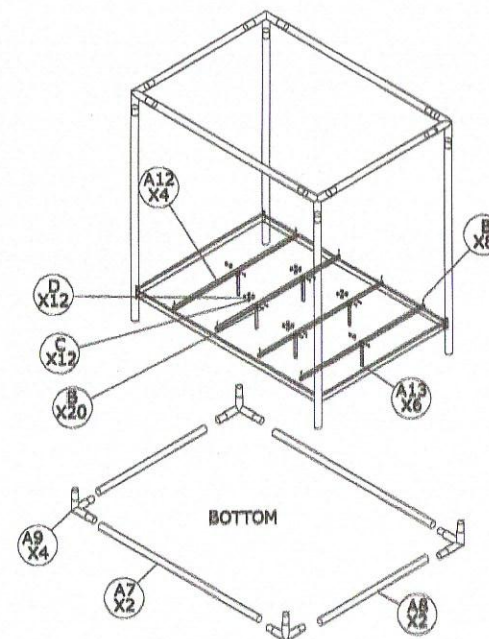

MODEL: TS EVA

ASSEMBLY INSTRUCTION

DESCRIPTION : 5FT Queen BED Canopy Bed

PARTS LIST

NO	DESCRIPTION	QTY
A1	TOP FRONT	2 pcs
A2	TOP BACK	2 pcs
A3	Corner With Hole (L)	2 pcs
A4	Corner With Hole (R)	2 pcs
A5	Post (L)	2 pcs
A6	Post (R)	2 pcs
A7	Bottom Front	2 pcs
A8	Bottom Back	2 pcs
A9	Corner Without Hole	4 pcs
A10	Bottom Rail	2 pcs
A11	Side Rail	2 pcs
A12	Middle Bar	4 pcs
A13	Center leg	6 pcs

STEP 1

STEP 3

HARDWARE LIST

NO	DESCRIPTION	QTY
A	JCBC M6 x 20	28 pcs
B	JCBC M6 x 35	20 pcs
C	M6 WASHER	12 pcs
D	M6 HEX NUT	12 pcs
E	ALLEN KEY	1 pcs
F	SPANAR M10	1 pcs

STEP 2

FULLY SET UP