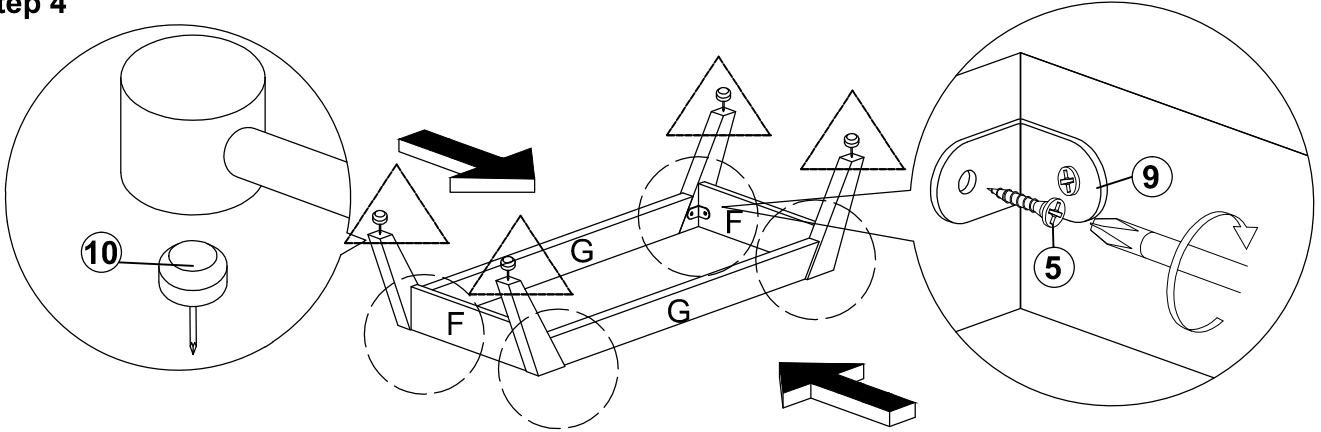

Assembly Instruction

Step 4

Step 5