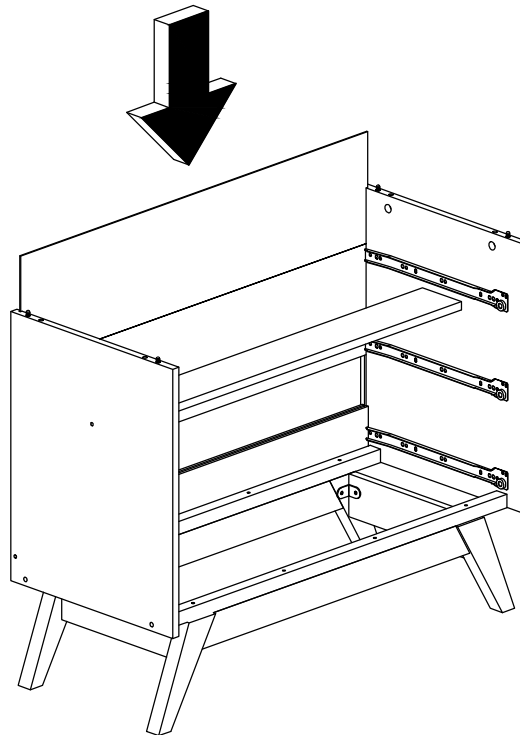

11		L Key	1Pc
12		Z Bracket (Big)	4Pcs
13		Metal Drawer Slide 14" (350mm)	3 Sets
14		Minifix Cap	6Pcs
15		Screw Cap	4Pcs
16		Metal Cross Bar 848x25x25mm	2 Pcs

Step 1

Assembly Instruction

Step 2

Step 3

Assembly Instruction

Step 4

Step 5

Step 6

Assembly Instruction

Step 7

Step 8

Assembly Instruction

Step 9

Step 10

Assembly Instruction

Step 11

Step 12

Step 13

Assembly Instruction

Step 14

x3