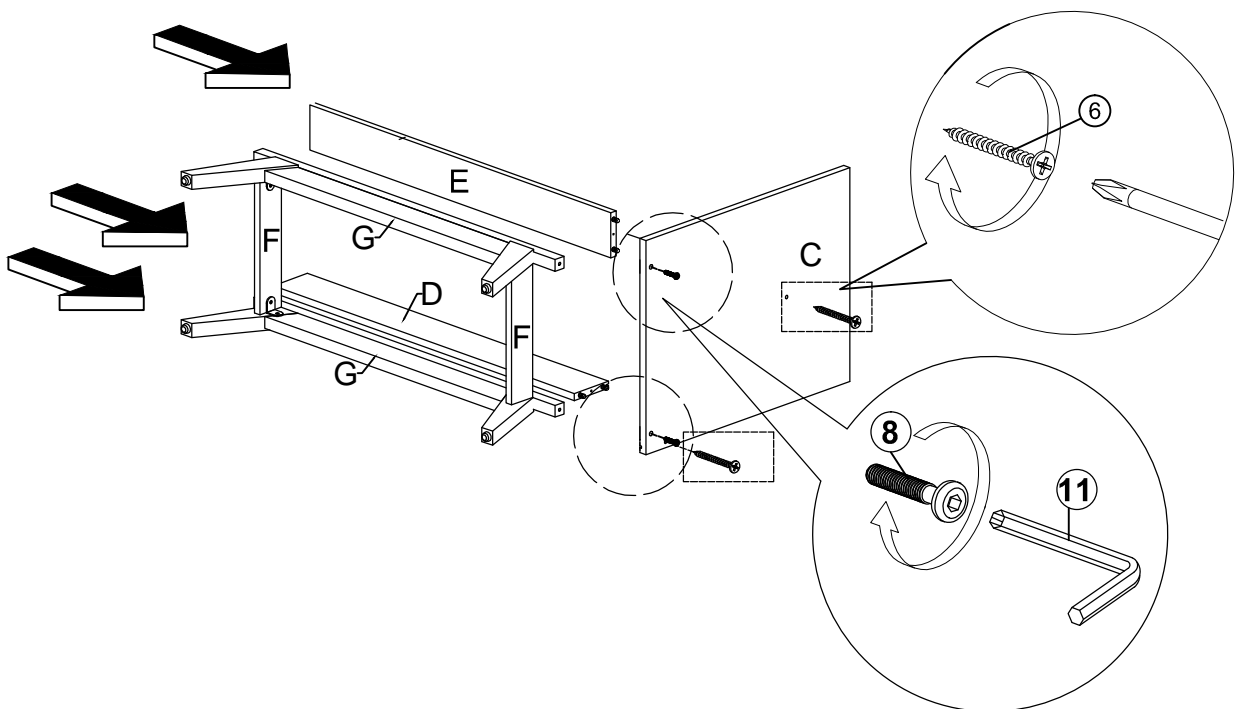

Assembly Instruction

Step 4

Step 5

Step 6