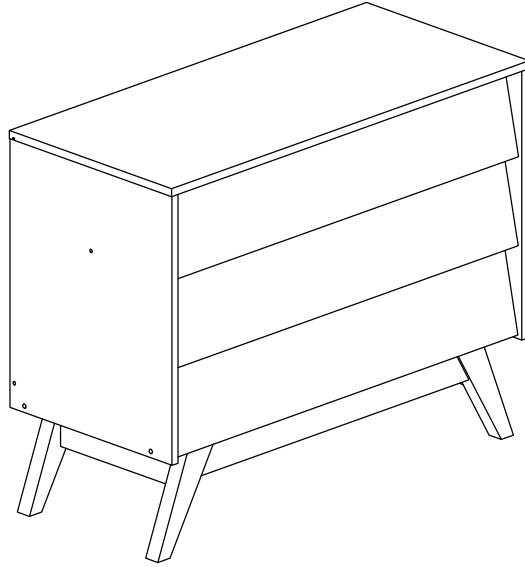

Assembly Instruction

Model : WI7492

Part List

Assembly Instruction

Hardware List

No.	SHAPE	DESCRIPTION	Qty.
1		8x25mm Wood Dowel	32Pcs
2		15MM Myfix Minifix	10Sets
3		M5x8mm Screw (Euro Screw)	12Pcs
4		M3x16mm Screw	8Pcs
5		M3.5x15mm Screw	20Pcs
6		M4x38mm Screw	40Pcs
7		M4x50mm Screw	8Pcs
8		JCBC - Blot M6x30mm	4Pcs
9		L Bracket	4 Pcs
10		Nail Leg	4Pcs

11		L Key	1Pc
12		Z Bracket (Big)	4Pcs
13		Metal Drawer Slide 14" (350mm)	3 Sets
14		Minifix Cap	6Pcs
15		Screw Cap	4Pcs
16		Metal Cross Bar 848x25x25mm	2 Pcs

Step 1

Assembly Instruction

Step 2

Step 3

Assembly Instruction