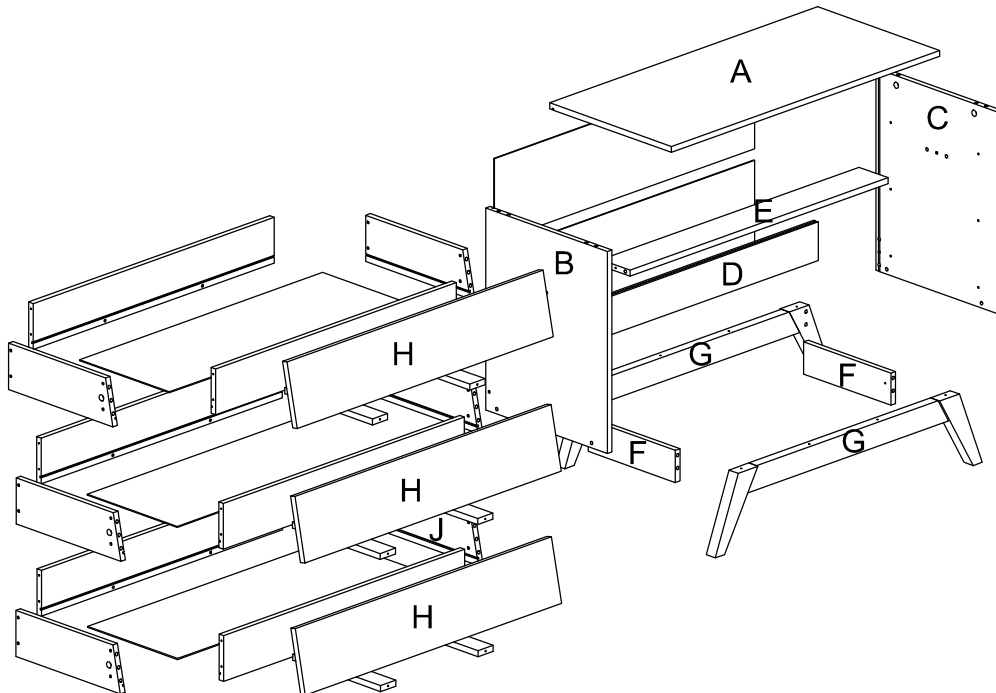

Assembly Instruction

Model : WI7492

Part List

Assembly Instruction

Hardware List

No.	SHAPE	DESCRIPTION	Qty.
1		8x25mm Wood Dowel	32Pcs
2		15MM Myfix Minifix	10Sets
3		M5x8mm Screw (Euro Screw)	12Pcs
4		M3x16mm Screw	8Pcs
5		M3.5x15mm Screw	20Pcs
6		M4x38mm Screw	40Pcs
7		M4x50mm Screw	8Pcs
8		JCBC - Blot M6x30mm	4Pcs
9		L Bracket	4 Pcs
10		Nail Leg	4Pcs

11		L Key	1Pc
12		Z Bracket (Big)	4Pcs
13		Metal Drawer Slide 14" (350mm)	3 Sets
14		Minifix Cap	6Pcs
15		Screw Cap	4Pcs
16		Metal Cross Bar 848x25x25mm	2 Pcs

Step 1

Assembly Instruction

Step 2

Step 3

Assembly Instruction