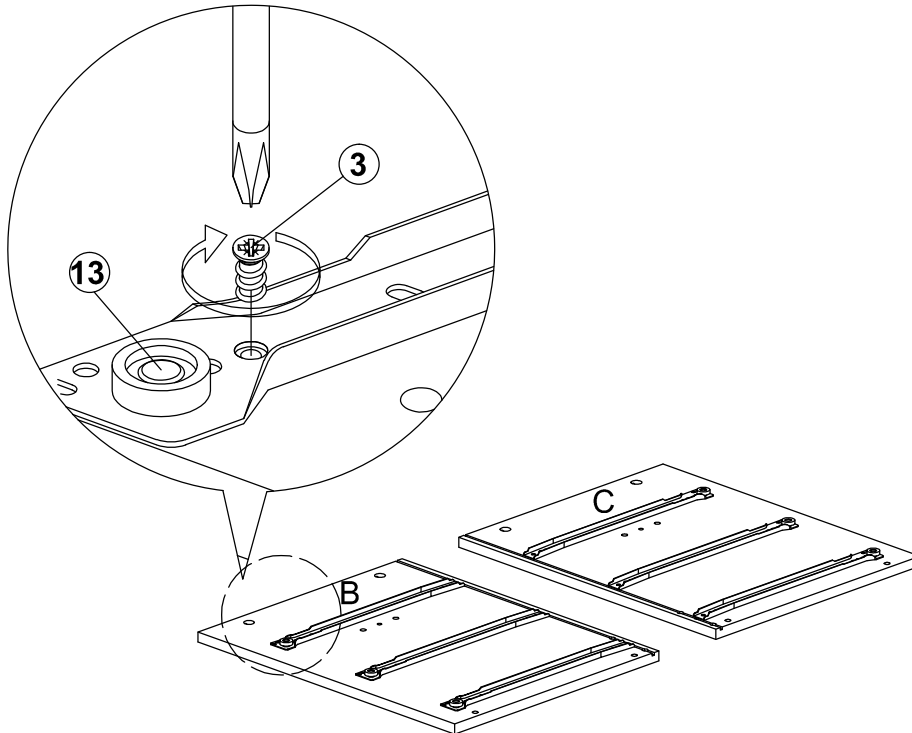

Assembly Instruction

Model : WI7492

Part List

Assembly Instruction

Hardware List

No.	SHAPE	DESCRIPTION	Qty.
1		8x25mm Wood Dowel	32Pcs
2		15MM Myfix Minifix	10Sets
3		M5x8mm Screw (Euro Screw)	12Pcs
4		M3x16mm Screw	8Pcs
5		M3.5x15mm Screw	20Pcs
6		M4x38mm Screw	40Pcs
7		M4x50mm Screw	8Pcs
8		JCBC - Blot M6x30mm	4Pcs
9		L Bracket	4 Pcs
10		Nail Leg	4Pcs

11		L Key	1Pc
12		Z Bracket (Big)	4Pcs
13		Metal Drawer Slide 14" (350mm)	3 Sets
14		Minifix Cap	6Pcs
15		Screw Cap	4Pcs
16		Metal Cross Bar 848x25x25mm	2 Pcs

Step 1

Assembly Instruction

Step 2

Step 3

Assembly Instruction