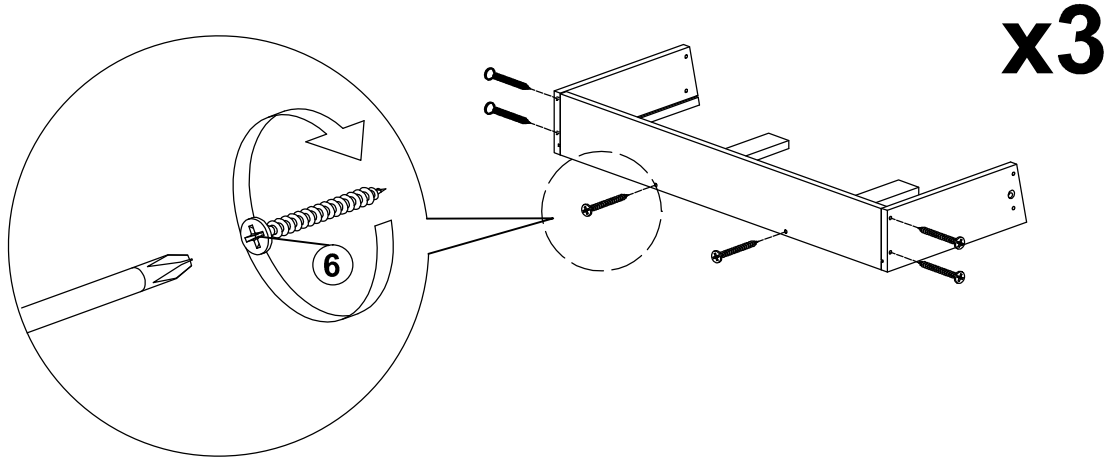

Assembly Instruction

Step 11

Step 12