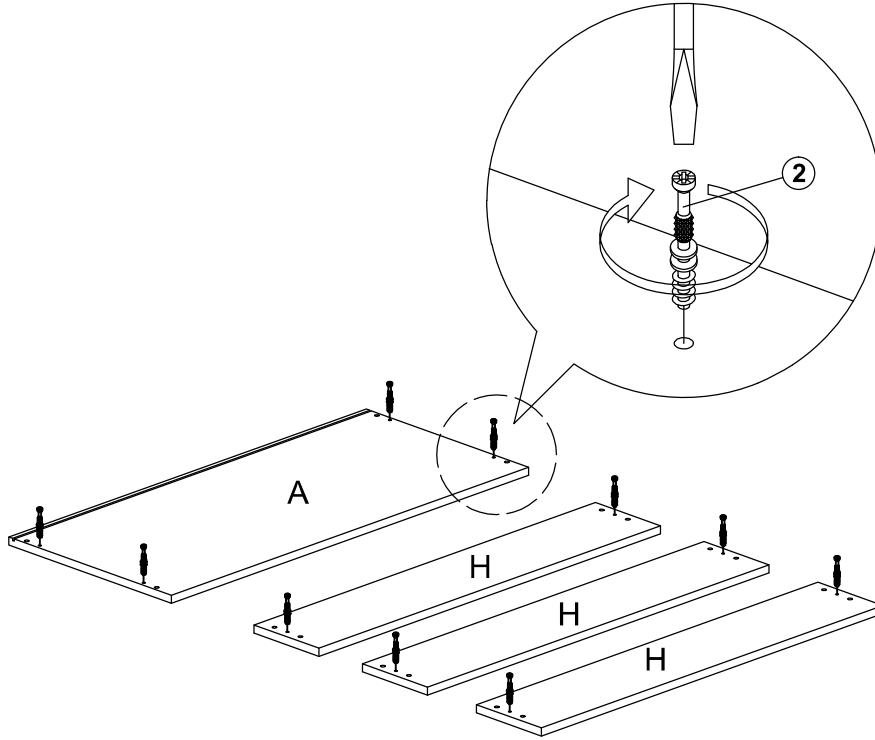

Assembly Instruction

Model : WI7492

Part List

Assembly Instruction

Hardware List

No.	SHAPE	DESCRIPTION	Qty.
1		8x25mm Wood Dowel	32Pcs
2		15MM Myfix Minifix	10Sets
3		M5x8mm Screw (Euro Screw)	12Pcs
4		M3x16mm Screw	8Pcs
5		M3.5x15mm Screw	20Pcs
6		M4x38mm Screw	40Pcs
7		M4x50mm Screw	8Pcs
8		JCBC - Blot M6x30mm	4Pcs
9		L Bracket	4 Pcs
10		Nail Leg	4Pcs

11		L Key	1Pc
12		Z Bracket (Big)	4Pcs
13		Metal Drawer Slide 14" (350mm)	3 Sets
14		Minifix Cap	6Pcs
15		Screw Cap	4Pcs
16		Metal Cross Bar 848x25x25mm	2 Pcs

Step 1

Assembly Instruction

Step 2

Step 3

Assembly Instruction