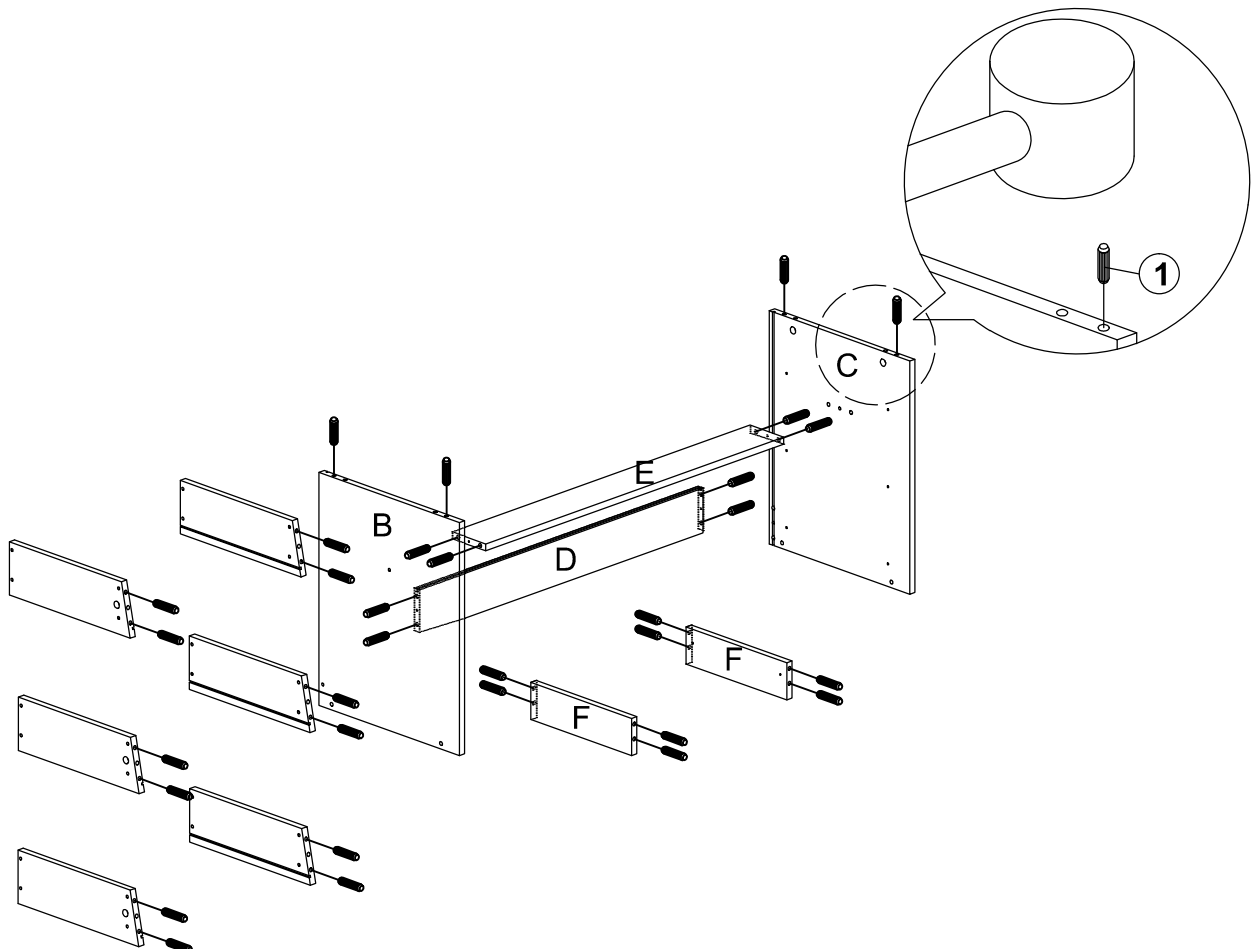

Assembly Instruction

Model : WI7492

Part List

Assembly Instruction

Hardware List

No.	SHAPE	DESCRIPTION	Qty.
1		8x25mm Wood Dowel	32Pcs
2		15MM Myfix Minifix	10Sets
3		M5x8mm Screw (Euro Screw)	12Pcs
4		M3x16mm Screw	8Pcs
5		M3.5x15mm Screw	20Pcs
6		M4x38mm Screw	40Pcs
7		M4x50mm Screw	8Pcs
8		JCBC - Blot M6x30mm	4Pcs
9		L Bracket	4 Pcs
10		Nail Leg	4Pcs

11		L Key	1Pc
12		Z Bracket (Big)	4Pcs
13		Metal Drawer Slide 14" (350mm)	3 Sets
14		Minifix Cap	6Pcs
15		Screw Cap	4Pcs
16		Metal Cross Bar 848x25x25mm	2 Pcs

Step 1

Assembly Instruction

Step 2

Step 3

Assembly Instruction