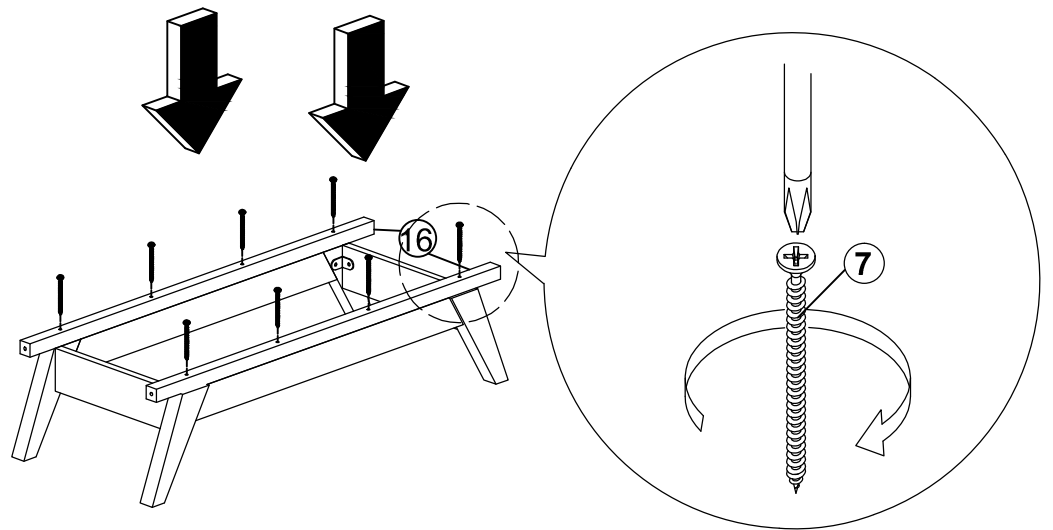

Assembly Instruction

Step 4

Step 5

Step 6