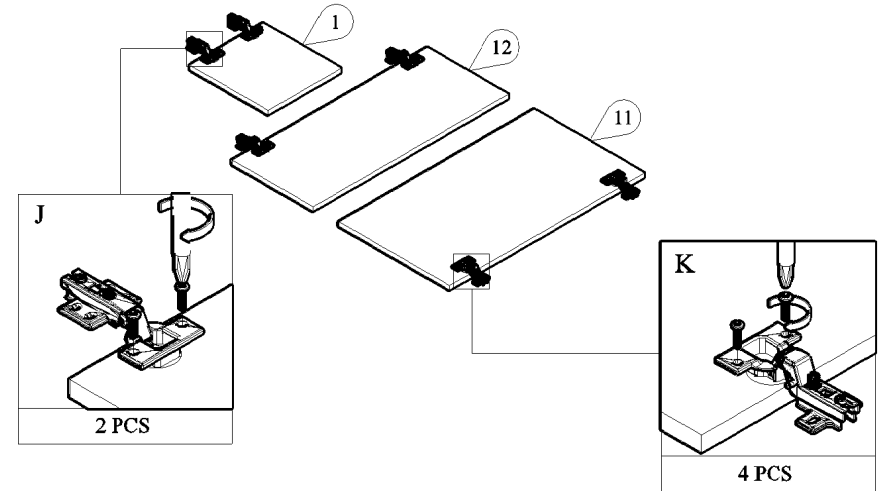

START ASSEMBLY

STEP 1

STEP 2

STEP 3

STEP 4