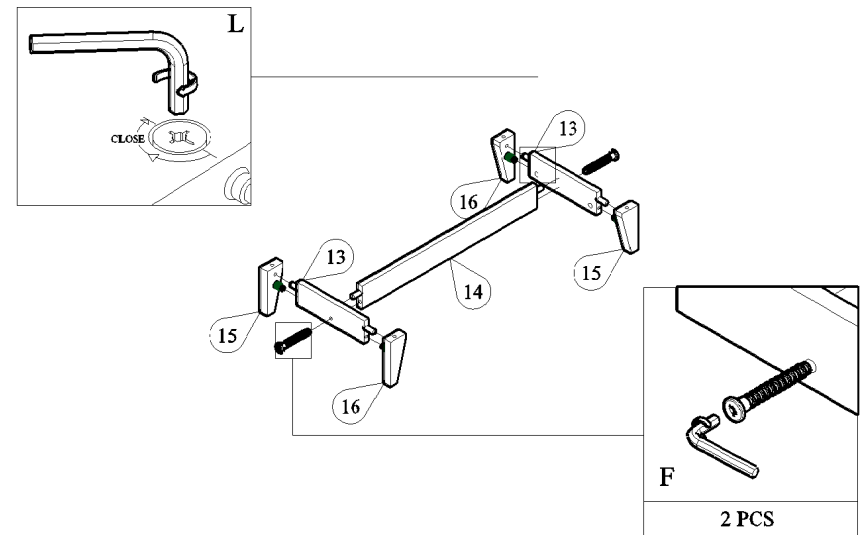

START ASSEMBLY

STEP 1

STEP 2

STEP 3

STEP 4