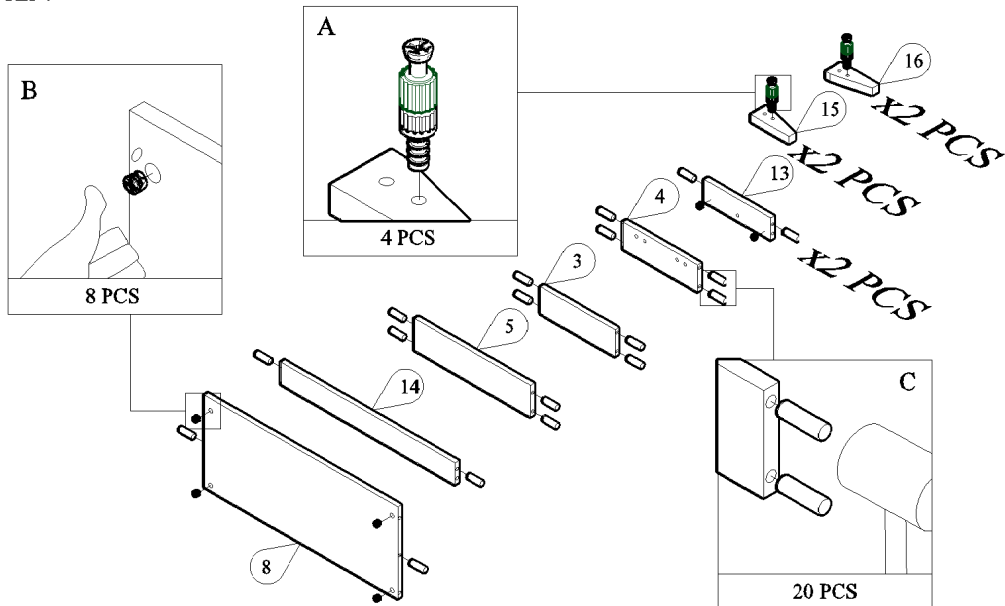

START ASSEMBLY

STEP 1

STEP 2

STEP 3

STEP 4