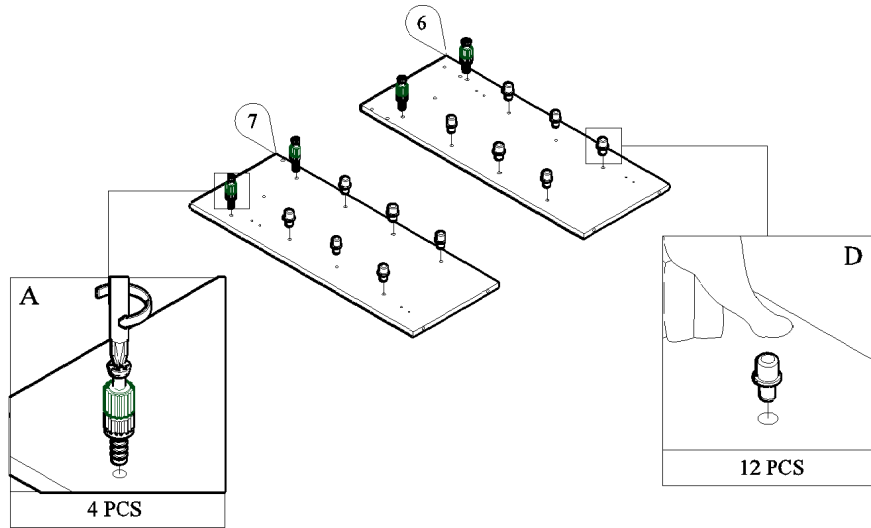

## PANEL POSITION

	ACCESSORIES	QUANTITY
A	MINIFIX M5 x 24MM	8 PCS
B	MINIFIX CASING	8 PCS
C	WOOD DOWEL M8 x 30MM	20 PCS
D	IRON SHELF SUPPORT	12 PCS
E	SCREW M6 x 50MM	6 PCS
F	SCREW M7 x 40MM	6 PCS
G	LEG NAIL WHITE PIN	4 PCS
H	POWER PIN	30 PCS
I	PVC "H" RAIL	1 PC
J	HINGES 5/8" SCREW M3.5 x 16MM	2 PCS 12 PCS
K	HINGES 7/8" SCREW M3.5 x 16MM	4 PCS 24 PCS
L	ALLEN KEY	1 PC
M	NYLON CABLE (BLACK)	1 PC
N	WALL PLUG	1 PC
O	SCREW M4x28MM	1 PC
P	WOSE	2 PCS
Q	SCREW M3.5x16MM	1 PC
R	BUFFER	4 PCS

## STEP 1