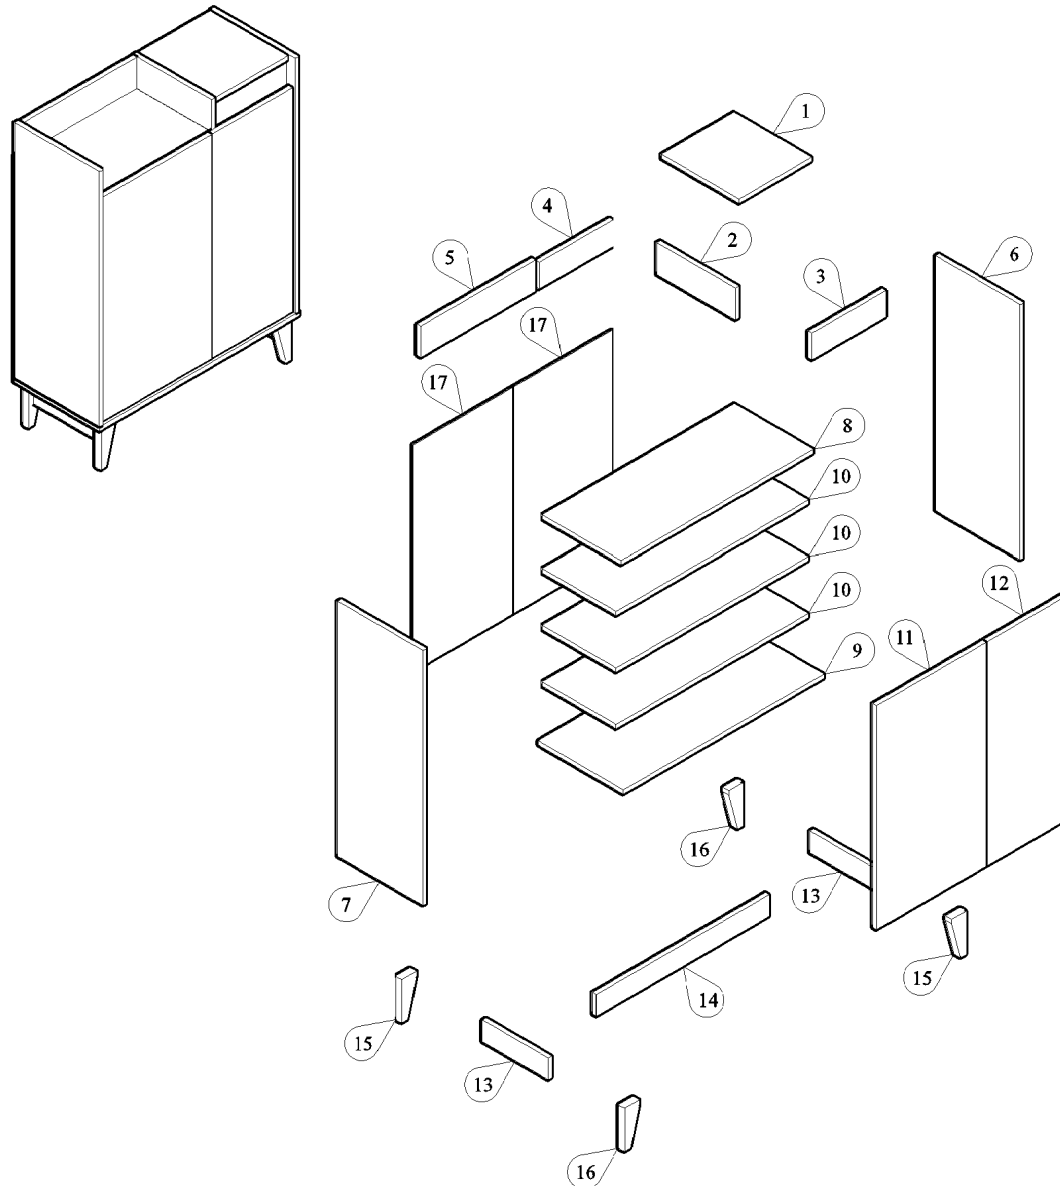

# MODEL : SE SC 7008WI - HO

## PANEL POSITION

	ACCESSORIES	QUANTITY
A	MINIFIX M5 x 24MM	8 PCS
B	MINIFIX CASING	8 PCS
C	WOOD DOWEL M8 x 30MM	20 PCS
D	IRON SHELF SUPPORT	12 PCS
E	SCREW M6 x 50MM	6 PCS
F	SCREW M7 x 40MM	6 PCS
G	LEG NAIL WHITE PIN	4 PCS
H	POWER PIN	30 PCS
I	PVC "H" RAIL	1 PC
J	HINGES 5/8" SCREW M3.5 x 16MM	2 PCS 12 PCS
K	HINGES 7/8" SCREW M3.5 x 16MM	4 PCS 24 PCS
L	ALLEN KEY	1 PC
M	NYLON CABLE (BLACK)	1 PC
N	WALL PLUG	1 PC
O	SCREW M4x28MM	1 PC
P	WOSE	2 PCS
Q	SCREW M3.5x16MM	1 PC
R	BUFFER	4 PCS