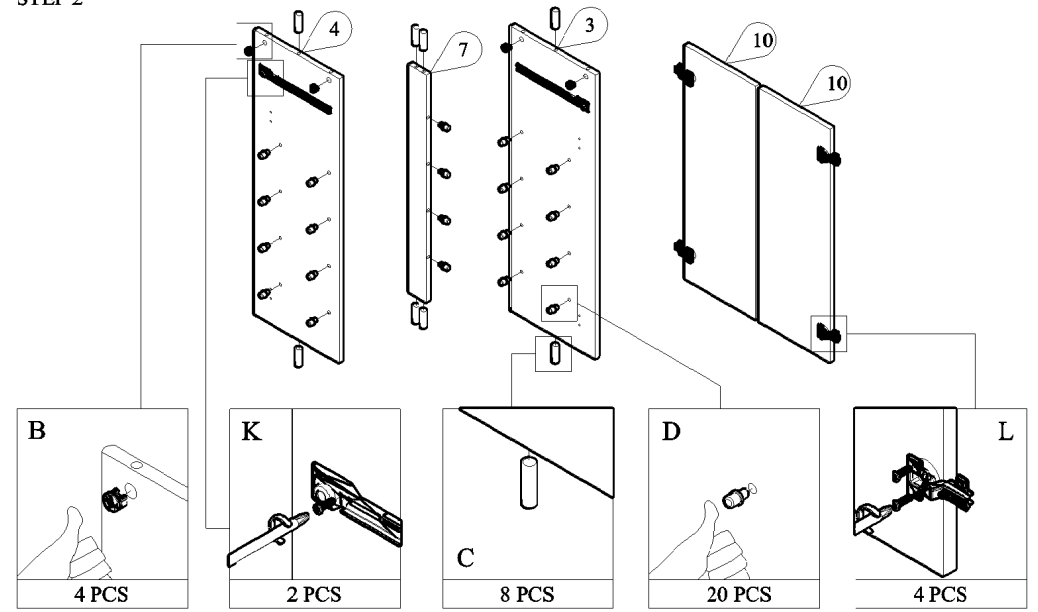

START ASSEMBLY

STEP 1

STEP 2

STEP 3

STEP 4