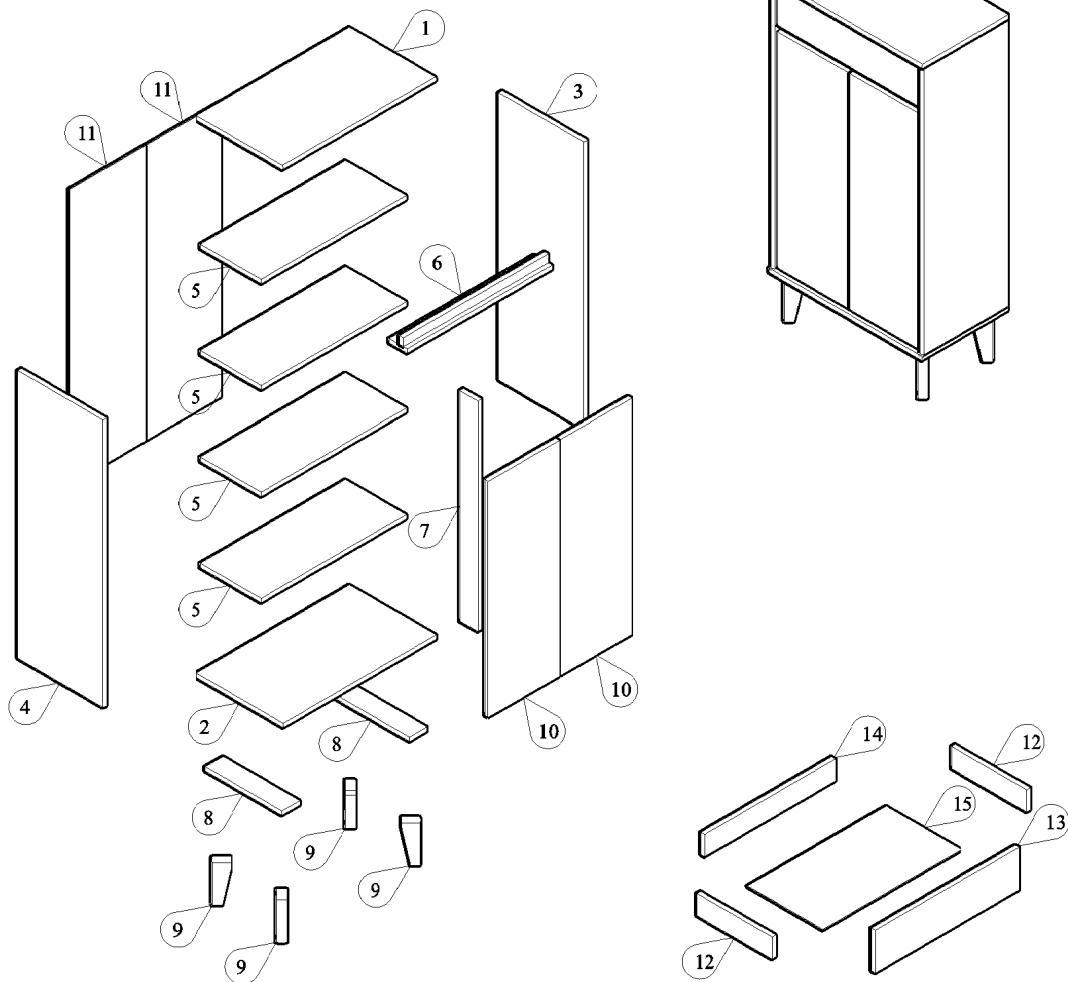

# MODEL : SE SC 7007WI-HO DG

PANEL POSITION

	ACCESSORIES	QUANTITY
A	MINIFIX M5 x 24MM	4 PCS
B	MINIFIX CASING	4 PCS
C	WOOD DOWEL M8 x 30MM	12 PCS
D	IRON SHELF SUPPORT	20 PCS
E	SCREW M7 x 40MM	8 PCS
F	SCREW M4 x 38MM	8 PCS
G	SCREW M4 x 28MM	13 PCS
H	SCREW M6 x 50MM	4 PCS
I	POWER PIN	35 PCS
J	WHITE LEG PIN	4 PCS
K	DRAWER SLIDE 12" SCREW M3.5 x 12MM	1 SET 12 PCS
L	HINGES 7/8" SCREW M3.5 x 16MM	4 PCS 24 PCS
M	PVC "H" RAIL	1 PC
N	ALLEN KEY	1 PC
O	NYLON CABLE (BLACK)	1 PC
P	WALL PLUG	1 PC
Q	WOSE	2 PCS
R	SCREW M3.5 x 16MM	1 PC
S	BUFFER	2 PCS