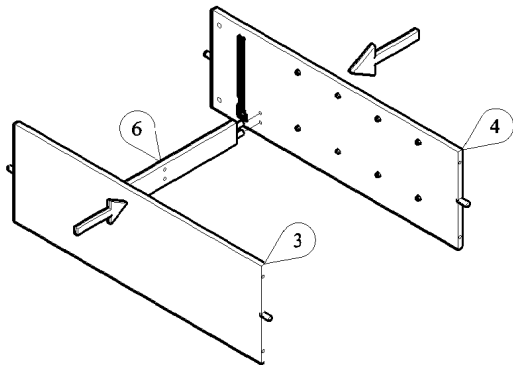

START ASSEMBLY

STEP 1

STEP 2

STEP 3

STEP 4