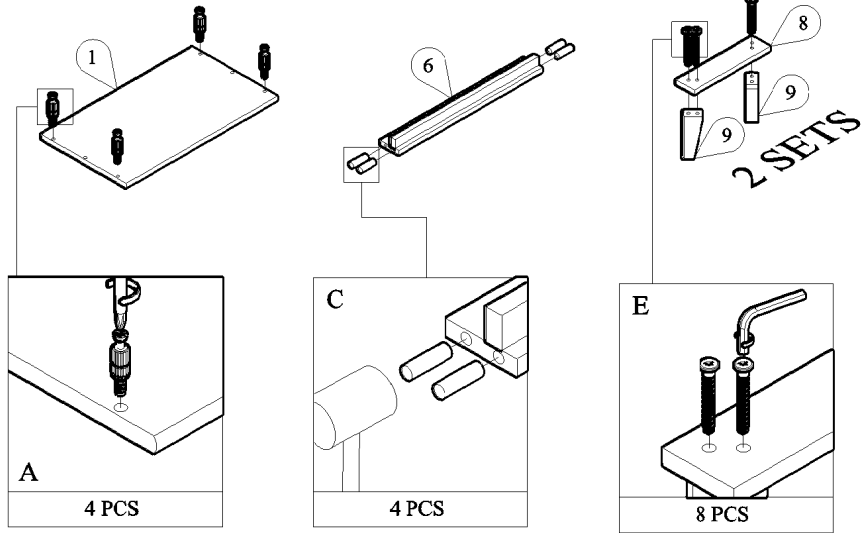

START ASSEMBLY

STEP 1