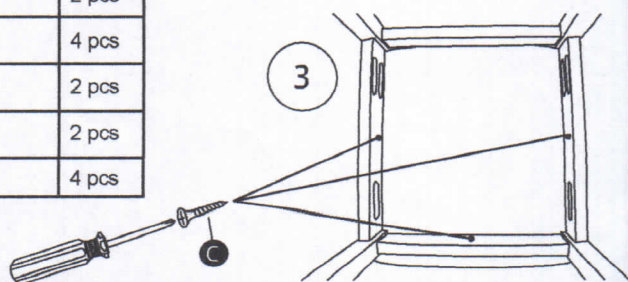

1

2

3

ASSEMBLY INSTRUCTION

MODEL: WING COUNTER STOOL

- Important note:
- Place all wooden part on a clean and smooth surface such as rug or carpet to avoid the part from being scratch.
 - Please follow the assembly instruction step by step.
 - Do not tighten all screw until the chair is fully set-up.

Hardware List

No	DESCRIPTION	QTY.
A	JCBC M6 x 50MM 	12 pcs
B	Spring Washer 	12 pcs
C	CSK M4 x 32mm 	14 pcs
D	Wood Dowel 	12 pcs
E	Allen Key 	1 pc

Part List

No	DESCRIPTION	QTY.
1	Back Rest	2 pcs
2	Side Rail	4 pcs
3	Front Leg	2 pcs
4	Cushion	2 pcs
5	Stretcher	4 pcs

1

2

3

ASSAMBLY INSTRUCTION

MODEL: FALLABELLA PARSON

- Important note:
- Place all wooden part on a clean and smooth surface such as rug or carpet to avoid the part from being scratch.
 - Please follow the assembly instruction step by step.
 - Do not tighten all screw until the chair is fully set-up.