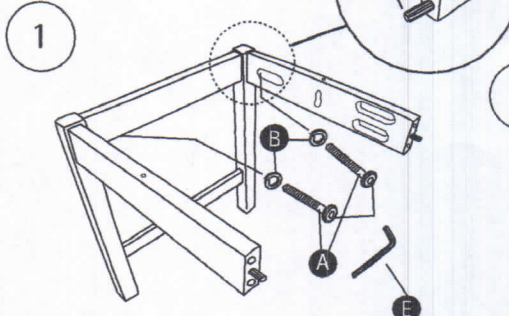

ASSEMBLY INSTRUCTION

MODEL: WING COUNTER STOOL

- Important note:
- Place all wooden part on a clean and smooth surface such as rug or carpet to avoid the part from being scratch.
 - Please follow the assembly instruction step by step.
 - Do not tighten all screw until the chair is fully set-up.

Hardware List

No	DESCRIPTION	QTY.
A	JCBC M6 x 50MM 	12 pcs
B	Spring Washer 	12 pcs
C	CSK M4 x 32mm 	14 pcs
D	Wood Dowel 	12 pcs
E	Allen Key 	1 pc

Part List

No	DESCRIPTION	QTY.
1	Back Rest	2 pcs
2	Side Rail	4 pcs
3	Front Leg	2 pcs
4	Cushion	2 pcs
5	Stretcher	4 pcs

1

2

3

ASSEMBLY INSTRUCTION

MODEL: WING COUNTER STOOL

- Important note:
- Place all wooden part on a clean and smooth surface such as rug or carpet to avoid the part from being scratch.
 - Please follow the assembly instruction step by step.
 - Do not tighten all screw until the chair is fully set-up.