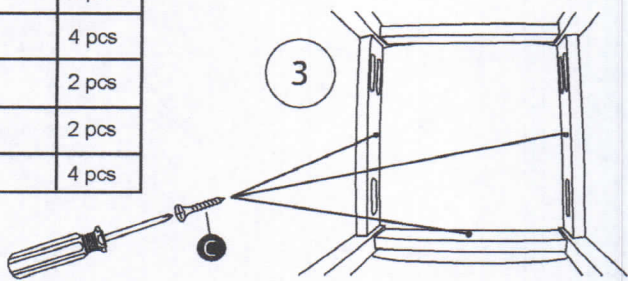

ASSEMBLY INSTRUCTION

MODEL: WING COUNTER STOOL

- Important note:
- Place all wooden part on a clean and smooth surface such as rug or carpet to avoid the part from being scratch.
 - Please follow the assembly instruction step by step.
 - Do not tighten all screw until the chair is fully set-up.

Hardware List

No	DESCRIPTION	QTY.
A	JCBC M6 x 50MM 	12 pcs
B	Spring Washer 	12 pcs
C	CSK M4 x 32mm 	14 pcs
D	Wood Dowel 	12 pcs
E	Allen Key 	1 pc

Part List

No	DESCRIPTION	QTY.
1	Back Rest	2 pcs
2	Side Rail	4 pcs
3	Front Leg	2 pcs
4	Cushion	2 pcs
5	Stretcher	4 pcs

1

2

3

ASSEMBLY INSTRUCTION

MODEL: WING COUNTER STOOL

- Important note:
- Place all wooden part on a clean and smooth surface such as rug or carpet to avoid the part from being scratch.
 - Please follow the assembly instruction step by step.
 - Do not tighten all screw until the chair is fully set-up.