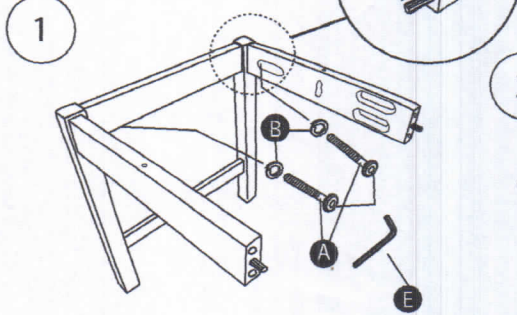

Part List

No	DESCRIPTION	QTY.
1	Back Rest	2 pcs
2	Side Rail	4 pcs
3	Front Leg	2 pcs
4	Cushion	2 pcs
5	Stretcher	4 pcs

1