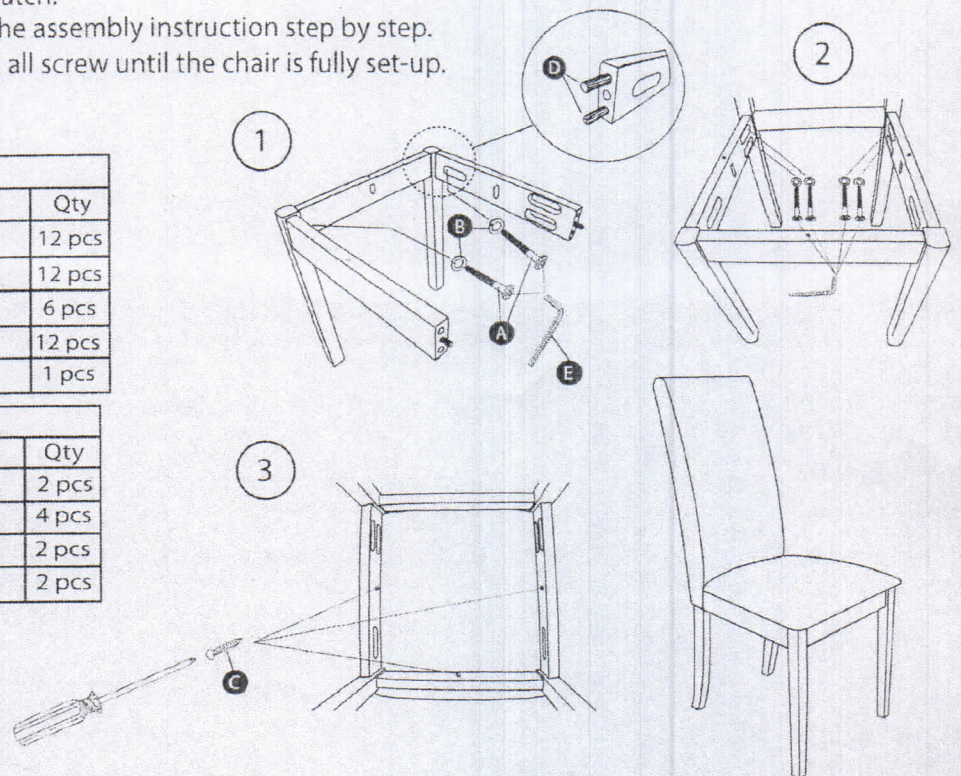

Hardware List

No	DESCRIPTION	QTY.
A	JCBC M6 x 50MM 	12 pcs
B	Spring Washer 	12 pcs
C	CSK M4 x 32mm 	14 pcs
D	Wood Dowel 	12 pcs
E	Allen Key 	1 pc

Part List

No	DESCRIPTION	QTY.
1	Back Rest	2 pcs
2	Side Rail	4 pcs
3	Front Leg	2 pcs
4	Cushion	2 pcs
5	Stretcher	4 pcs

1

2

3

ASSAMBLY INSTRUCTION

MODEL: FALLABELLA PARSON

- Important note:
- Place all wooden part on a clean and smooth surface such as rug or carpet to avoid the part from being scratch.
 - Please follow the assembly instruction step by step.
 - Do not tighten all screw until the chair is fully set-up.

Hardware List			
No	Description		Qty
A	JCBC M6 x 50		12 pcs
B	Spring Washer		12 pcs
C	CSK M4 x 32mm		6 pcs
D	Wood Dowel		12 pcs
E	Allen Key		1 pcs

Part List		
No	Description	Qty
1	Back Rest	2 pcs
2	Side Rail	4 pcs
3	Front Leg	2 pcs
4	Wooden Slat / Cushion	2 pcs