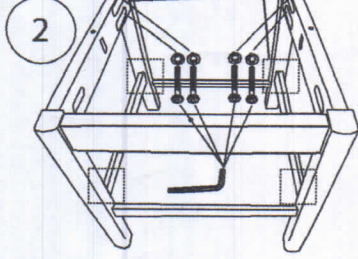

Hardware List

No	DESCRIPTION	QTY.
A	JCBC M6 x 50MM 	12 pcs
B	Spring Washer 	12 pcs
C	CSK M4 x 32mm 	14 pcs
D	Wood Dowel 	12 pcs
E	Allen Key 	1 pc

Part List

No	DESCRIPTION	QTY.
1	Back Rest	2 pcs
2	Side Rail	4 pcs
3	Front Leg	2 pcs
4	Cushion	2 pcs
5	Stretcher	4 pcs

1

2

3

ASSEMBLY INSTRUCTION

MODEL: WING COUNTER STOOL

- Important note:
- Place all wooden part on a clean and smooth surface such as rug or carpet to avoid the part from being scratch.
 - Please follow the assembly instruction step by step.
 - Do not tighten all screw until the chair is fully set-up.

1

2

3

ASSAMBLY INSTRUCTION

MODEL: FALLABELLA PARSON

- Important note:
- Place all wooden part on a clean and smooth surface such as rug or carpet to avoid the part from being scratch.
 - Please follow the assembly instruction step by step.
 - Do not tighten all screw until the chair is fully set-up.