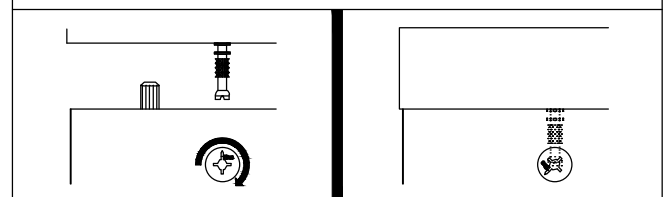

Assembly Instruction

Model : WI5482

Part List

Hardware List

No.	SHAPE	DESCRIPTION	Qty.
1		8x25mm Wood Dowel	30Pcs
2		15MM Titus Mini Fix	12Sets
3		M5x8mm Screw (Euro Screw)	8Pcs
4		M3.5x15mm Screw	8Pcs
5		M4x38mm Screw	8Pcs
6		M5x38mm Screw	10Pcs
7		M6x50mm Screw	4Pcs
8		Drawer Slide = 250mm	2Sets

9		15mm Minifix Cap <small>(Follow panels colour)</small>	8Pcs
10		Handle Knob 311 M3.6x24mm (Handle Screw)	2Sets
11		Wooden Leg Ø46x185mm	4Pcs
12		L Key	1Pc

Dowel / Cam - Lock Installation

Assembly Instruction