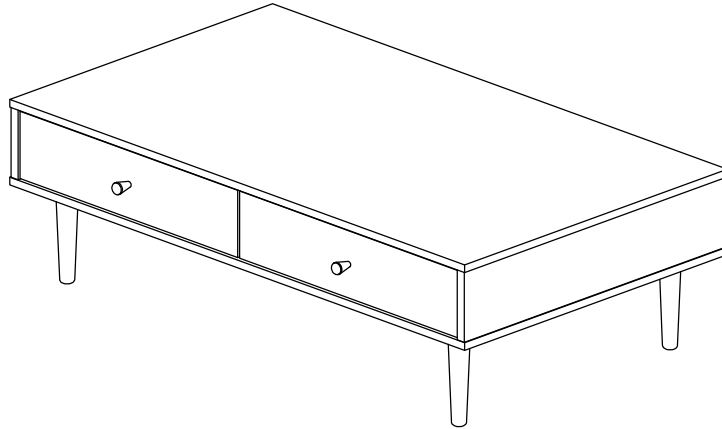

Assembly Instruction

Model : WI5482

Part List

Hardware List

No.	SHAPE	DESCRIPTION	Qty.
1		8x25mm Wood Dowel	30Pcs
2		15MM Titus Mini Fix	12Sets
3		M5x8mm Screw (Euro Screw)	8Pcs
4		M3.5x15mm Screw	8Pcs
5		M4x38mm Screw	8Pcs
6		M5x38mm Screw	10Pcs
7		M6x50mm Screw	4Pcs
8		Drawer Slide = 250mm	2Sets

9		15mm Minifix Cap <small>(Follow panels colour)</small>	8Pcs
10		Handle Knob 311 M3.6x24mm (Handle Screw)	2Sets
11		Wooden Leg Ø46x185mm	4Pcs
12		L Key	1Pc

Dowel / Cam - Lock Installation

Assembly Instruction