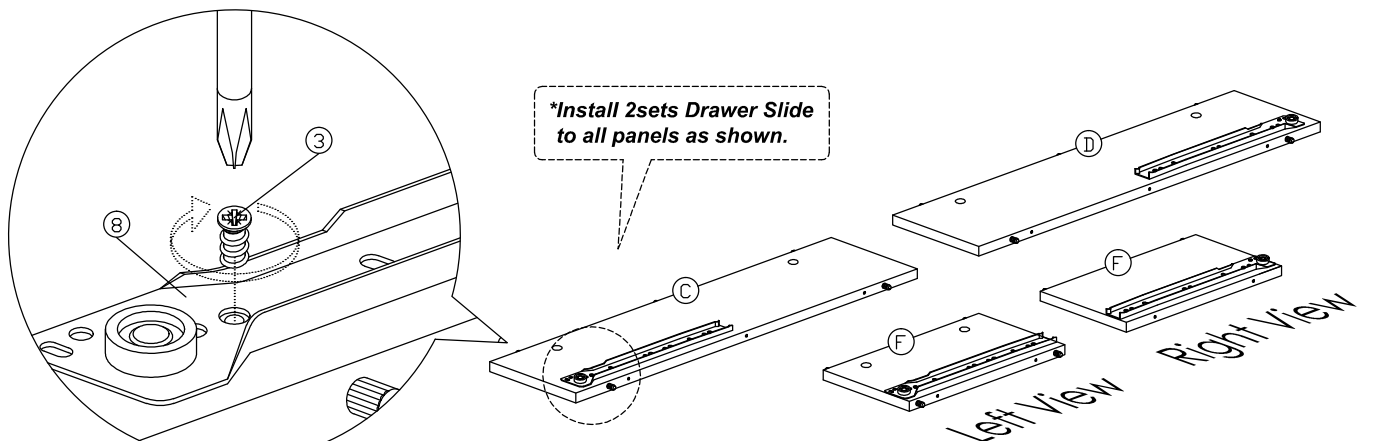

Assembly Instruction

Step 1

Step 2

Step 3