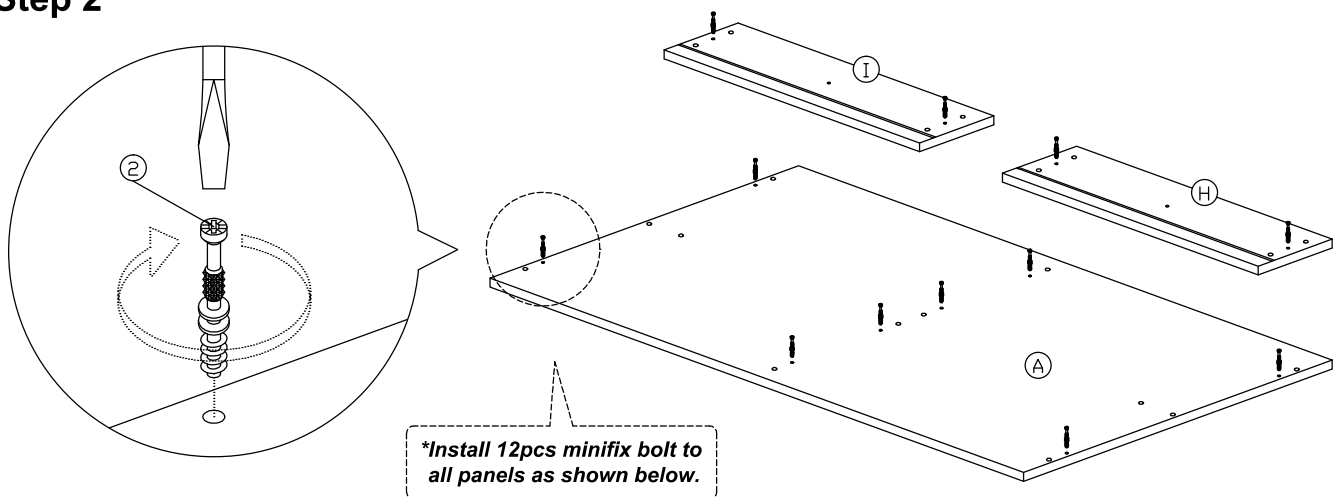

Assembly Instruction

Step 1

Step 2

Step 3