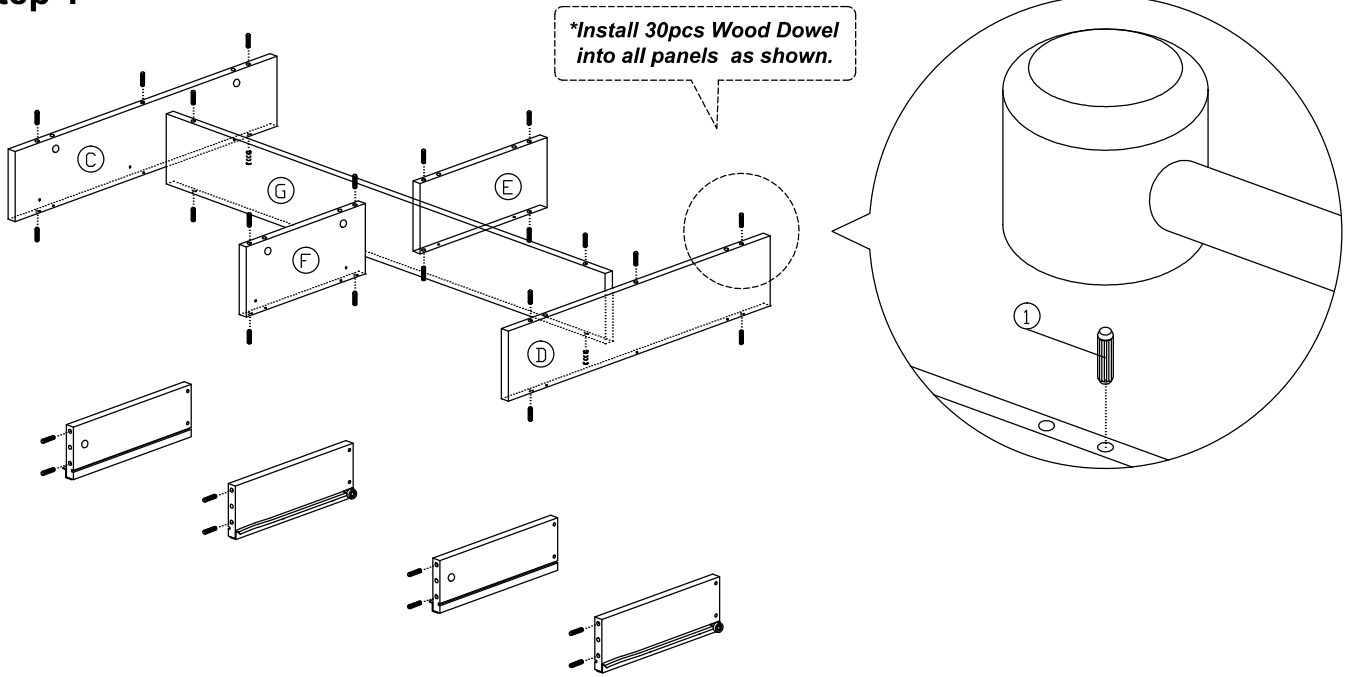

Assembly Instruction

Step 1