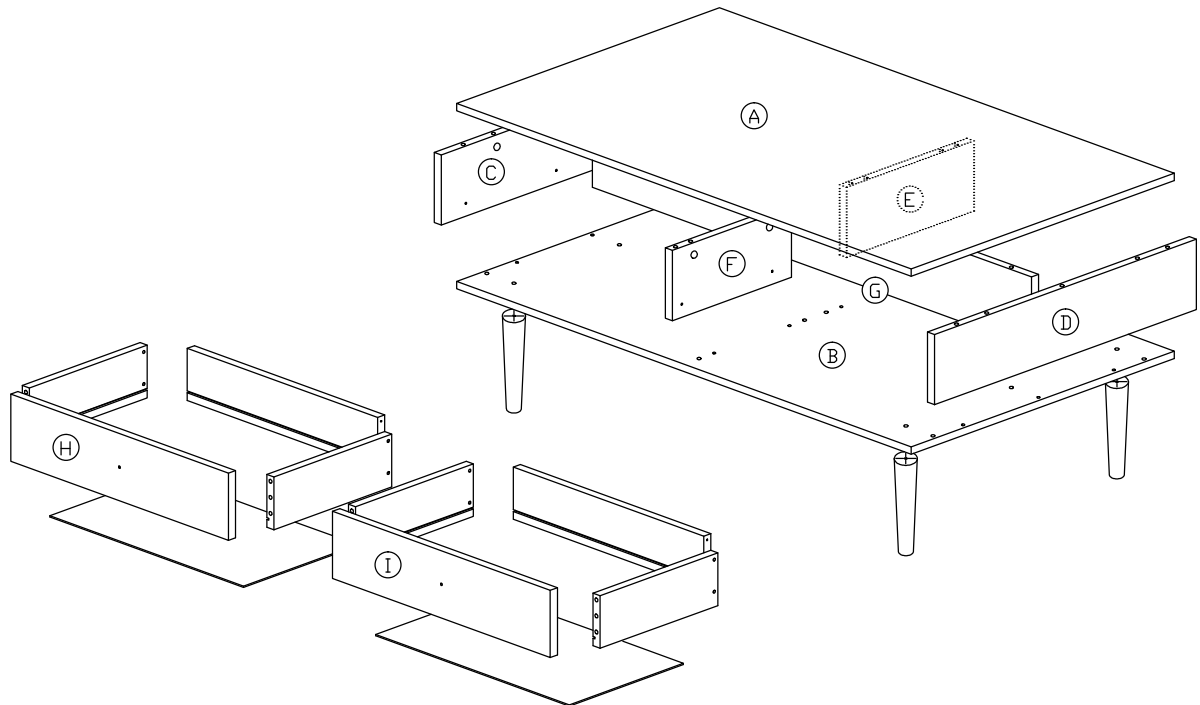

Assembly Instruction

Model : WI5482

Part List

Hardware List

No.	SHAPE	DESCRIPTION	Qty.
1		8x25mm Wood Dowel	30Pcs
2		15MM Titus Mini Fix	12Sets
3		M5x8mm Screw (Euro Screw)	8Pcs
4		M3.5x15mm Screw	8Pcs
5		M4x38mm Screw	8Pcs
6		M5x38mm Screw	10Pcs
7		M6x50mm Screw	4Pcs
8		Drawer Slide = 250mm	2Sets

9		15mm Minifix Cap <small>(Follow panels colour)</small>	8Pcs
10		Handle Knob 311 M3.6x24mm (Handle Screw)	2Sets
11		Wooden Leg Ø46x185mm	4Pcs
12		L Key	1Pc

Dowel / Cam - Lock Installation

Assembly Instruction