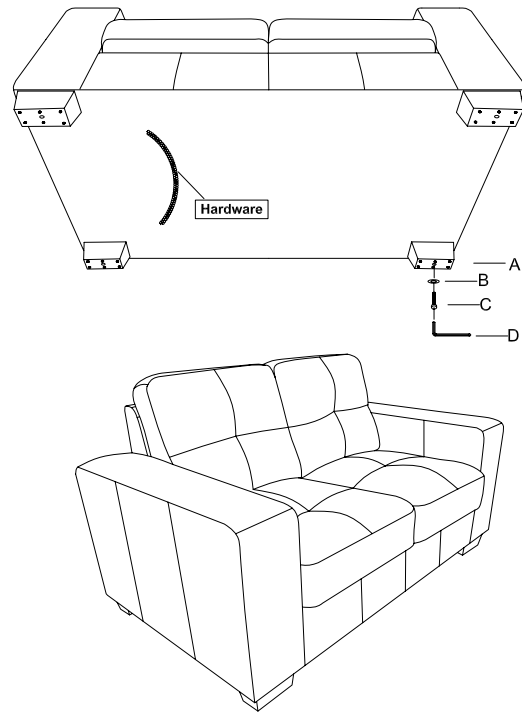

Assembly Instruction

Instructions d'Assemblage

Model : 23483

CHAIR

A		Feet	4PCS
B		Washer	4PCS
C		Screws	4PCS
D		Masher	1PCS

LOVESEAT

A		Feet	4PCS
B		Washer	4PCS
C		Screws	4PCS
D		Masher	1PCS

Sofa

A		Feet	4PCS
B		Washer	4PCS
C		Screws	4PCS
D		Masher	1PCS
E		Washer	1PCS
F		Center leg	1PCS

SOFA = 5 LEGS
LOVESEAT = 4 LEGS
CHAIR = 4 LEGS

Canapé = 5 pieds
Causeuse = 4 pieds
Fauteuil = 4 pieds

Made in China
Fabriqué en Chine