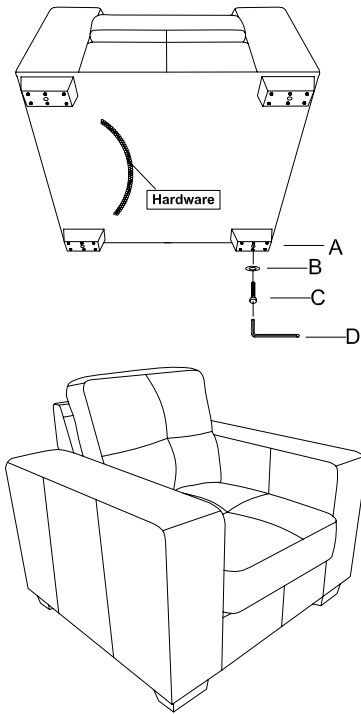

Assembly Instruction

Instructions d'Assemblage

Model : 23483

CHAIR

A		Feet	4PCS
B		Washer	4PCS
C		Screws	4PCS
D		Masher	1PCS

LOVESEAT

A		Feet	4PCS
B		Washer	4PCS
C		Screws	4PCS
D		Masher	1PCS

Sofa

A		Feet	4PCS
B		Washer	4PCS
C		Screws	4PCS
D		Masher	1PCS
E		Washer	1PCS
F		Center leg	1PCS

SOFA = 5 LEGS
LOVESEAT = 4 LEGS
CHAIR = 4 LEGS

Canapé = 5 pieds
Causeuse = 4 pieds
Fauteuil = 4 pieds

Made in China
Fabriqué en Chine