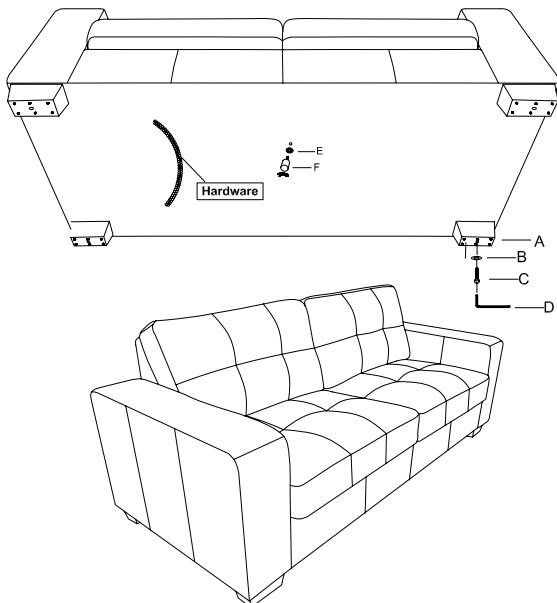

Assembly Instruction

Instructions d'Assemblage

Model : 23483

CHAIR

A		Feet	4PCS
B		Washer	4PCS
C		Screws	4PCS
D		Masher	1PCS

LOVESEAT

A		Feet	4PCS
B		Washer	4PCS
C		Screws	4PCS
D		Masher	1PCS

Sofa

A		Feet	4PCS
B		Washer	4PCS
C		Screws	4PCS
D		Masher	1PCS
E		Washer	1PCS
F		Center leg	1PCS

SOFA = 5 LEGS
LOVESEAT = 4 LEGS
CHAIR = 4 LEGS

Canapé = 5 pieds
Causeuse = 4 pieds
Fauteuil = 4 pieds

Made in China
Fabriqué en Chine