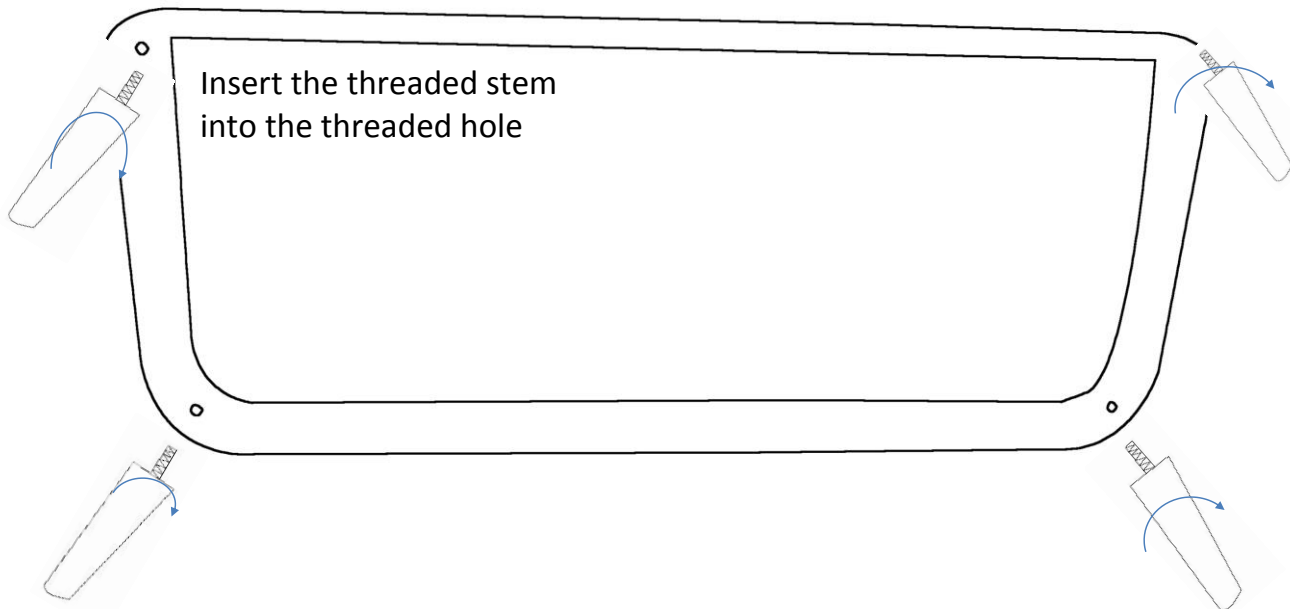

LEGS INSTALLATION INSTRUCTION

ITEM NO.:TSF-8126-SF

Leg position of the chair

Wooden leg*4PCS

Insert the threaded stem
into the threaded hole