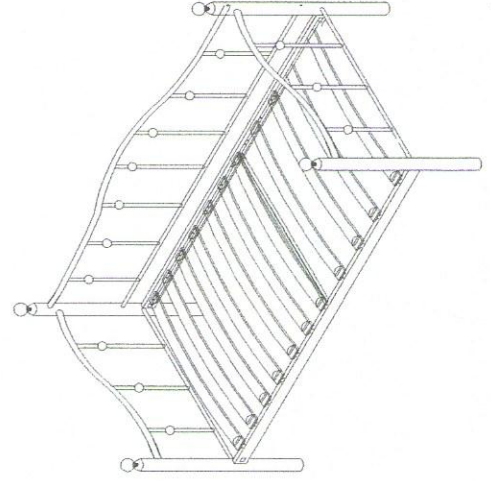

FULLY SET UP