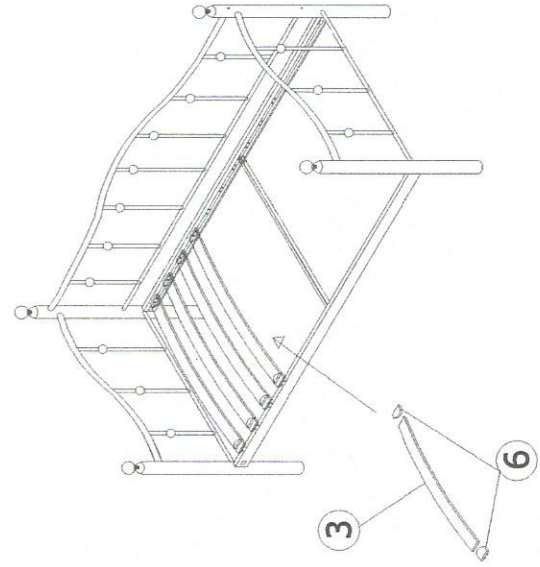

ASSEMBLY INSTRUCTION

MODEL: JOLIN DAY BED

PARTS LIST

NO	DESCRIPTION	QTY
1	Side Panel	2 pcs
2	Back Rest	1 pcs
3	Bendwood Slat	11 pcs
4	Side Rail	2 pcs
5	Middle Bar	1 pcs
6	End Cap	22 pcs
7	Ball	4 pcs

STEP 1

STEP 2

HARDWARE LIST

NO	DESCRIPTION	QTY
A	JCBC M8 x 85	4 pcs
B	SQ NUT M8	4 pcs
C	JCBC M6 x 50	4 pcs
D	M6 WASHER	2 pcs
E	M6 HEX NUT	2 pcs
F	25*50MM CAP	4 pcs
G	JCBC M6 x 40	2 pcs
H	1.5 ROUND CAP	4 pcs
I	ALLEN KEY M4	1 pcs
J	ALLEN KEY M5	1 pcs
K	SPANAR	1 pcs

STEP 3

FULLY SET UP

6008