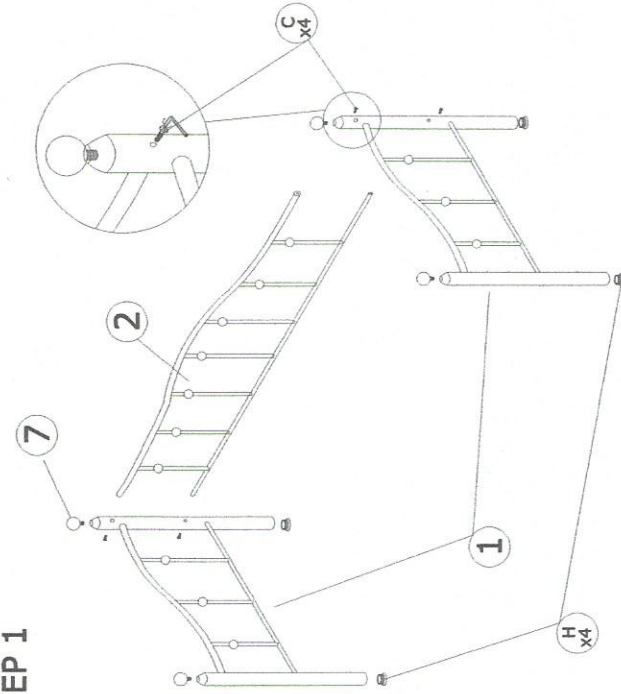

ASSEMBLY INSTRUCTION

MODEL: JOLIN DAY BED

PARTS LIST

NO	DESCRIPTION	QTY
1	Side Panel	2 pcs
2	Back Rest	1 pcs
3	Bendwood Slat	11 pcs
4	Side Rail	2 pcs
5	Middle Bar	1 pcs
6	End Cap	22 pcs
7	Ball	4 pcs

STEP 1

STEP 2

HARDWARE LIST

NO	DESCRIPTION	QTY
A	JCBC M8 x 85	4 pcs
B	SQ NUT M8	4 pcs
C	JCBC M6 x 50	4 pcs
D	M6 WASHER	2 pcs
E	M6 HEX NUT	2 pcs
F	25*50MM CAP	4 pcs
G	JCBC M6 x 40	2 pcs
H	1.5 ROUND CAP	4 pcs
I	ALLEN KEY M4	1 pcs
J	ALLEN KEY M5	1 pcs
K	SPANAR	1 pcs