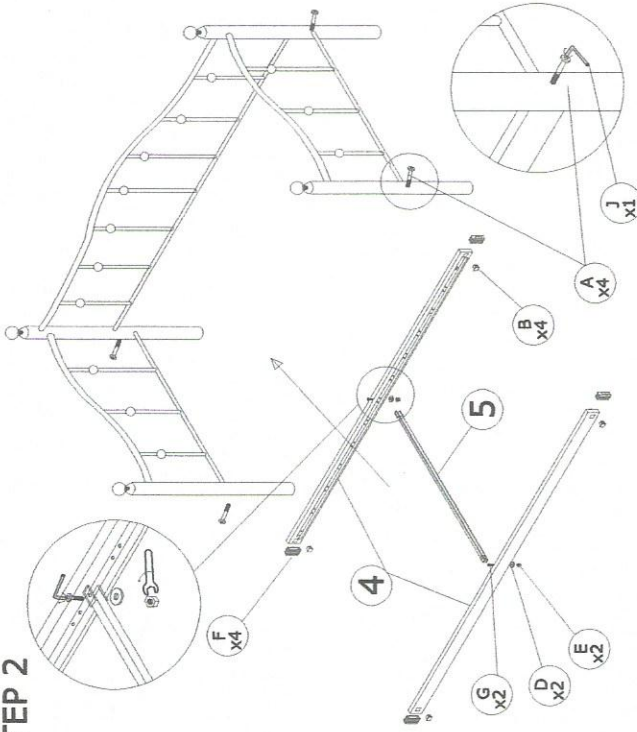

ASSEMBLY INSTRUCTION

MODEL: JOLIN DAY BED

PARTS LIST

NO	DESCRIPTION	QTY
1	Side Panel	2 pcs
2	Back Rest	1 pcs
3	Bendwood Slat	11 pcs
4	Side Rail	2 pcs
5	Middle Bar	1 pcs
6	End Cap	22 pcs
7	Ball	4 pcs

STEP 1

STEP 2

HARDWARE LIST

NO	DESCRIPTION	QTY
A	JCBC M8 x 85	4 pcs
B	SQ NUT M8	4 pcs
C	JCBC M6 x 50	4 pcs
D	M6 WASHER	2 pcs
E	M6 HEX NUT	2 pcs
F	25*50MM CAP	4 pcs
G	JCBC M6 x 40	2 pcs
H	1.5 ROUND CAP	4 pcs
I	ALLEN KEY M4	1 pcs
J	ALLEN KEY M5	1 pcs
K	SPANAR	1 pcs

STEP 3

FULLY SET UP

6008