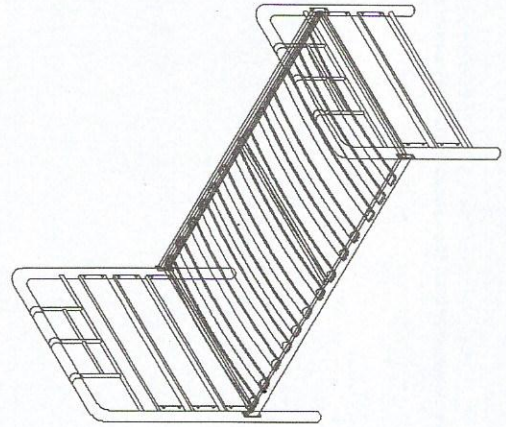

MODEL: TS 1145

ASSEMBLY INSTRUCTION

DESCRIPTION : Monocco Queen Bed

PARTS LIST

NO	DESCRIPTION	QTY
1	Headboard	1 pcs
2	Footboard	1 pcs
3	SIDE RAIL	2 pcs
4	CROSS BAR	2 pcs
5	MIDDLE SUPORT	1 pcs
6	MIDDLE LEG	3 pcs
7	BENDWOOD SLAT	26 pcs
8	MIDDLE CAP	13 pcs
9	END CAP	26 pcs

MODEL: TS 1145

ASSEMBLY INSTRUCTION

DESCRIPTION : Monocco Single Bed

PARTS LIST

NO	DESCRIPTION	QTY
1	Headboard	1 pcs
2	Footboard	1 pcs
3	Side Rail	2 pcs
4	Bendwood slat	11 pcs
5	End Cap	22 pcs
6	center bar	1 pcs

STEP 1

STEP 2

FULLY SET UP

HARDWARE LIST

NO	DESCRIPTION	QTY
A	JCBC M6 x 20	6 pcs
B	JCBC M6 x 40	2 pcs
C	M6 WASHER	4 pcs
D	M6 HEX NUT	4 pcs
E	ALLEN KEY	1 pcs
F	WRENCH M10	1 pcs
G	1 1/2" ROUND CAP	4 pcs
H	JCBC m6 x 50	2 pcs