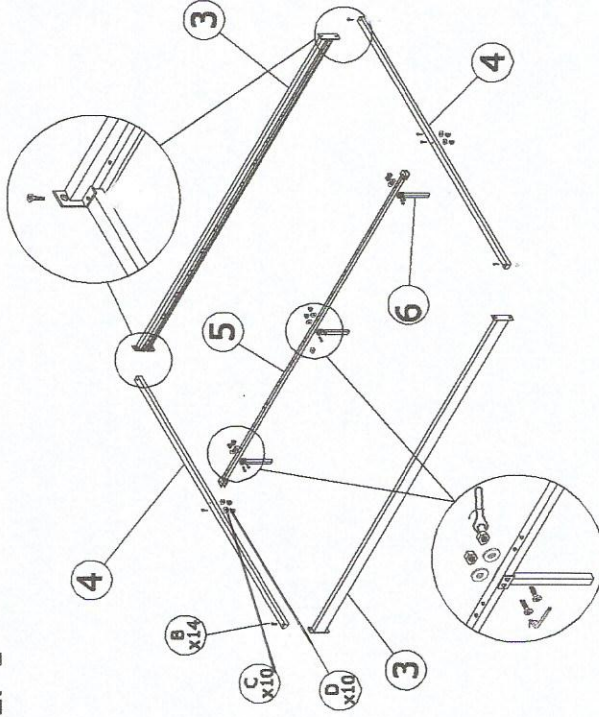

MODEL: TS 1145

ASSEMBLY INSTRUCTION

DESCRIPTION : Monocco Queen Bed

PARTS LIST

NO	DESCRIPTION	QTY
1	Headboard	1 pcs
2	Footboard	1 pcs
3	SIDE RAIL	2 pcs
4	CROSS BAR	2 pcs
5	MIDDLE SUPORT	1 pcs
6	MIDDLE LEG	3 pcs
7	BENDWOOD SLAT	26 pcs
8	MIDDLE CAP	13 pcs
9	END CAP	26 pcs

STEP 1

STEP 2

FULLY SET UP

HARDWARE LIST

NO	DESCRIPTION	QTY
A	JCBC M6 x 20	6 pcs
B	JCBC M6 x 35	14 pcs
C	M6 WASHER	12 pcs
D	M6 HEX NUT	12 pcs
E	ALLEN KEY M4	1 pcs
F	WRENCH M10	1 pcs
G	1.1/2" ROUND CAP	4 pcs
H	M6 x 50mm	4 pcs

MODEL: TS 1145

ASSEMBLY INSTRUCTION

DESCRIPTION : Monocco Full Bed

PARTS LIST

NO	DESCRIPTION	QTY
1	Headboard	1 pcs
2	Footboard	1 pcs
3	SIDE RAIL	2 pcs
4	CROSS BAR	2 pcs
5	MIDDLE SUPPORT	1 pcs
6	MIDDLE LEG	3 pcs
7	BENDWOOD SLAT	22 pcs
8	MIDDLE CAP	11 pcs
9	END CAP	22 pcs

MODEL: TS 1145

ASSEMBLY INSTRUCTION

DESCRIPTION : Monocco Single Bed

PARTS LIST

NO	DESCRIPTION	QTY
1	Headboard	1 pcs
2	Footboard	1 pcs
3	Side Rail	2 pcs
4	Bendwood slat	11 pcs
5	End Cap	22 pcs
6	center bar	1 pcs