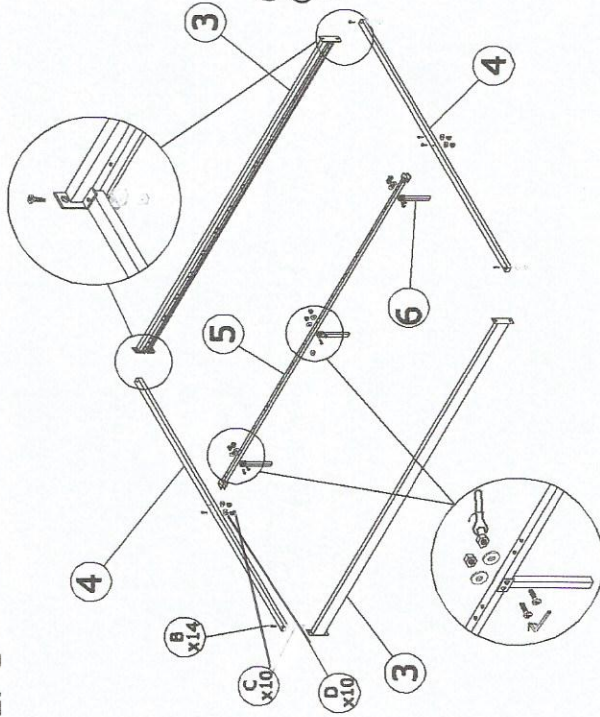

MODEL: TS 1145

ASSEMBLY INSTRUCTION

DESCRIPTION : Monocco Queen Bed

PARTS LIST

NO	DESCRIPTION	QTY
1	Headboard	1 pcs
2	Footboard	1 pcs
3	SIDE RAIL	2 pcs
4	CROSS BAR	2 pcs
5	MIDDLE SUPORT	1 pcs
6	MIDDLE LEG	3 pcs
7	BENDWOOD SLAT	26 pcs
8	MIDDLE CAP	13 pcs
9	END CAP	26 pcs

STEP 1

STEP 2

FULLY SET UP

HARDWARE LIST

NO	DESCRIPTION	QTY
A	JCBC M6 x 20	6 pcs
B	JCBC M6 x 35	14 pcs
C	M6 WASHER	12 pcs
D	M6 HEX NUT	12 pcs
E	ALLEN KEY M4	1 pcs
F	WRENCH M10	1 pcs
G	1.1/2" ROUND CAP	4 pcs
H	M6 x 50mm	4 pcs

MODEL: TS 1145

ASSEMBLY INSTRUCTION

DESCRIPTION : Monocco Full Bed

PARTS LIST

NO	DESCRIPTION	QTY
1	Headboard	1 pcs
2	Footboard	1 pcs
3	SIDE RAIL	2 pcs
4	CROSS BAR	2 pcs
5	MIDDLE SUPPORT	1 pcs
6	MIDDLE LEG	3 pcs
7	BENDWOOD SLAT	22 pcs
8	MIDDLE CAP	11 pcs
9	END CAP	22 pcs

STEP 1

STEP 2

FULLY SET UP

HARDWARE LIST

NO	DESCRIPTION	QTY
A	JCBC M6 x 20	6 pcs
B	JCBC M6 x 35	14 pcs
C	M6 WASHER	12 pcs
D	M6 HEX NUT	12 pcs
E	ALLEN KEY M4	1 pcs
F	WRENCH M10	1 pcs
G	1 1/2" ROUND CAP	4 pcs
H	M6 X 50mm	22 pcs