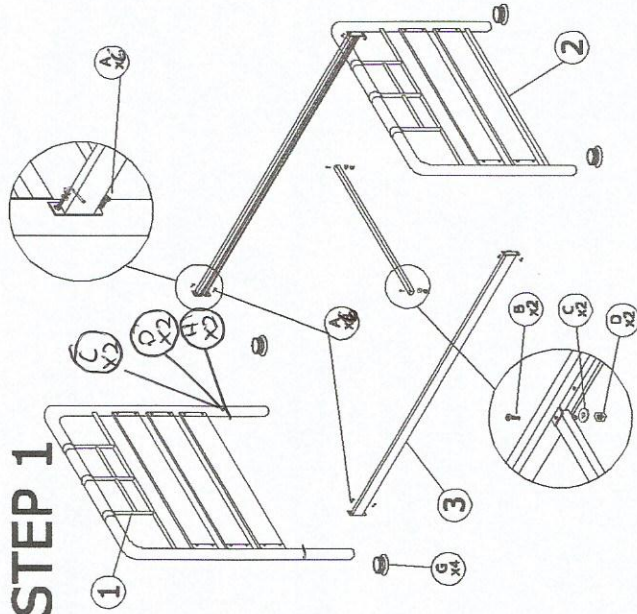

MODEL: TS 1145

ASSEMBLY INSTRUCTION

DESCRIPTION : Monocco Queen Bed

PARTS LIST

NO	DESCRIPTION	QTY
1	Headboard	1 pcs
2	Footboard	1 pcs
3	SIDE RAIL	2 pcs
4	CROSS BAR	2 pcs
5	MIDDLE SUPORT	1 pcs
6	MIDDLE LEG	3 pcs
7	BENDWOOD SLAT	26 pcs
8	MIDDLE CAP	13 pcs
9	END CAP	26 pcs

STEP 1

STEP 2

FULLY SET UP

HARDWARE LIST

NO	DESCRIPTION	QTY
A	JCBC M6 x 20	6 pcs
B	JCBC M6 x 35	14 pcs
C	M6 WASHER	12 pcs
D	M6 HEX NUT	12 pcs
E	ALLEN KEY M4	1 pcs
F	WRENCH M10	1 pcs
G	1 1/2" ROUND CAP	4 pcs
H	M6 X 50mm	22 pcs

MODEL: TS 1145

ASSEMBLY INSTRUCTION

DESCRIPTION : Monocco Single Bed

PARTS LIST

NO	DESCRIPTION	QTY
1	Headboard	1 pcs
2	Footboard	1 pcs
3	Side Rail	2 pcs
4	Bendwood slat	11 pcs
5	End Cap	22 pcs
6	center bar	1 pcs

STEP 1

STEP 2

FULLY SET UP

HARDWARE LIST

NO	DESCRIPTION	QTY
A	JCBC M6 x 20	6 pcs
B	JCBC M6 x 40	2 pcs
C	M6 WASHER	4 pcs
D	M6 HEX NUT	4 pcs
E	ALLEN KEY	1 pcs
F	WRENCH M10	1 pcs
G	1 1/2" ROUND CAP	4 pcs
H	JCBC m6 x 50	2 pcs