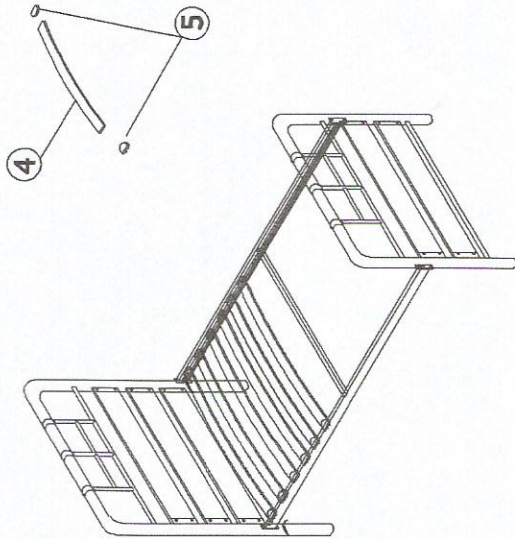

MODEL: TS 1145

ASSEMBLY INSTRUCTION

DESCRIPTION : Monocco Queen Bed

PARTS LIST

NO	DESCRIPTION	QTY
1	Headboard	1 pcs
2	Footboard	1 pcs
3	SIDE RAIL	2 pcs
4	CROSS BAR	2 pcs
5	MIDDLE SUPORT	1 pcs
6	MIDDLE LEG	3 pcs
7	BENDWOOD SLAT	26 pcs
8	MIDDLE CAP	13 pcs
9	END CAP	26 pcs

STEP 1

STEP 2

FULLY SET UP

HARDWARE LIST

NO	DESCRIPTION	QTY
A	JCBC M6 x 20	6 pcs
B	JCBC M6 x 35	14 pcs
C	M6 WASHER	12 pcs
D	M6 HEX NUT	12 pcs
E	ALLEN KEY M4	1 pcs
F	WRENCH M10	1 pcs
G	1 1/2" ROUND CAP	4 pcs
H	M6 X 50mm	22 pcs

MODEL: TS 1145

ASSEMBLY INSTRUCTION

DESCRIPTION : Monocco Single Bed

PARTS LIST

NO	DESCRIPTION	QTY
1	Headboard	1 pcs
2	Footboard	1 pcs
3	Side Rail	2 pcs
4	Bendwood slat	11 pcs
5	End Cap	22 pcs
6	center bar	1 pcs

STEP 1

STEP 2

FULLY SET UP

HARDWARE LIST

NO	DESCRIPTION	QTY
A	JCBC M6 x 20	6 pcs
B	JCBC M6 x 40	2 pcs
C	M6 WASHER	4 pcs
D	M6 HEX NUT	4 pcs
E	ALLEN KEY	1 pcs
F	WRENCH M10	1 pcs
G	1 1/2" ROUND CAP	4 pcs
H	JCBC m6 x 50	2 pcs