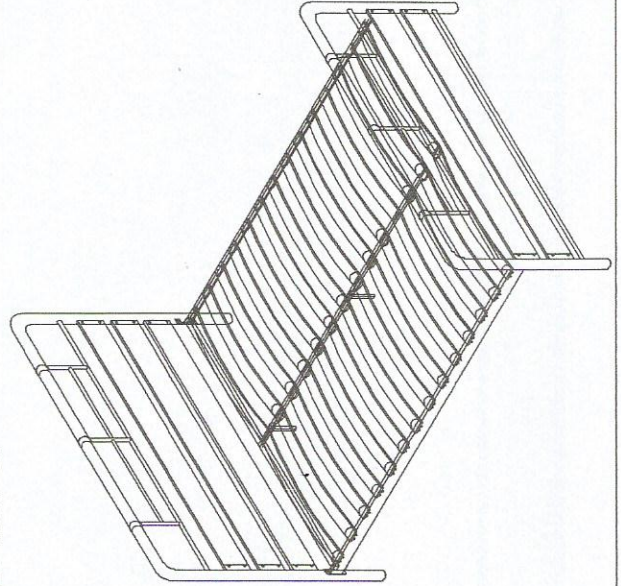

MODEL: TS 1145

ASSEMBLY INSTRUCTION

DESCRIPTION : Monocco Queen Bed

PARTS LIST

NO	DESCRIPTION	QTY
1	Headboard	1 pcs
2	Footboard	1 pcs
3	SIDE RAIL	2 pcs
4	CROSS BAR	2 pcs
5	MIDDLE SUPORT	1 pcs
6	MIDDLE LEG	3 pcs
7	BENDWOOD SLAT	26 pcs
8	MIDDLE CAP	13 pcs
9	END CAP	26 pcs

STEP 1

STEP 2

FULLY SET UP

HARDWARE LIST

NO	DESCRIPTION	QTY
A	JCBC M6 x 20	6 pcs
B	JCBC M6 x 35	14 pcs
C	M6 WASHER	12 pcs
D	M6 HEX NUT	12 pcs
E	ALLEN KEY M4	1 pcs
F	WRENCH M10	1 pcs
G	1.1/2" ROUND CAP	4 pcs
H	M6 x 50mm	4 pcs

MODEL: TS 1145

ASSEMBLY INSTRUCTION

DESCRIPTION : Monocco Full Bed

PARTS LIST

NO	DESCRIPTION	QTY
1	Headboard	1 pcs
2	Footboard	1 pcs
3	SIDE RAIL	2 pcs
4	CROSS BAR	2 pcs
5	MIDDLE SUPPORT	1 pcs
6	MIDDLE LEG	3 pcs
7	BENDWOOD SLAT	22 pcs
8	MIDDLE CAP	11 pcs
9	END CAP	22 pcs

MODEL: TS 1145

ASSEMBLY INSTRUCTION

DESCRIPTION : Monocco Single Bed

PARTS LIST

NO	DESCRIPTION	QTY
1	Headboard	1 pcs
2	Footboard	1 pcs
3	Side Rail	2 pcs
4	Bendwood slat	11 pcs
5	End Cap	22 pcs
6	center bar	1 pcs