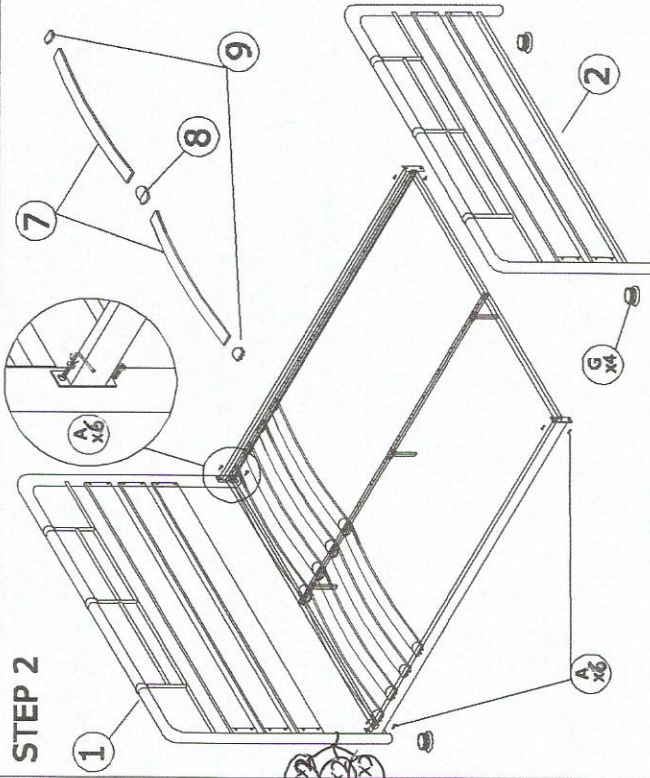

MODEL: TS 1145

ASSEMBLY INSTRUCTION

DESCRIPTION : Monocco Queen Bed

PARTS LIST

NO	DESCRIPTION	QTY
1	Headboard	1 pcs
2	Footboard	1 pcs
3	SIDE RAIL	2 pcs
4	CROSS BAR	2 pcs
5	MIDDLE SUPORT	1 pcs
6	MIDDLE LEG	3 pcs
7	BENDWOOD SLAT	26 pcs
8	MIDDLE CAP	13 pcs
9	END CAP	26 pcs

STEP 1

STEP 2

FULLY SET UP

HARDWARE LIST

NO	DESCRIPTION	QTY
A	JCBC M6 x 20	6 pcs
B	JCBC M6 x 35	14 pcs
C	M6 WASHER	12 pcs
D	M6 HEX NUT	12 pcs
E	ALLEN KEY M4	1 pcs
F	WRENCH M10	1 pcs
G	1.1/2" ROUND CAP	4 pcs
H	M6 x 50mm	4 pcs

MODEL: TS 1145

ASSEMBLY INSTRUCTION

DESCRIPTION : Monocco Full Bed

PARTS LIST

NO	DESCRIPTION	QTY
1	Headboard	1 pcs
2	Footboard	1 pcs
3	SIDE RAIL	2 pcs
4	CROSS BAR	2 pcs
5	MIDDLE SUPPORT	1 pcs
6	MIDDLE LEG	3 pcs
7	BENDWOOD SLAT	22 pcs
8	MIDDLE CAP	11 pcs
9	END CAP	22 pcs

STEP 1

STEP 2

FULLY SET UP

HARDWARE LIST

NO	DESCRIPTION	QTY
A	JCBC M6 x 20	6 pcs
B	JCBC M6 x 35	14 pcs
C	M6 WASHER	12 pcs
D	M6 HEX NUT	12 pcs
E	ALLEN KEY M4	1 pcs
F	WRENCH M10	1 pcs
G	1 1/2" ROUND CAP	4 pcs
H	M6 X 50mm	22 pcs