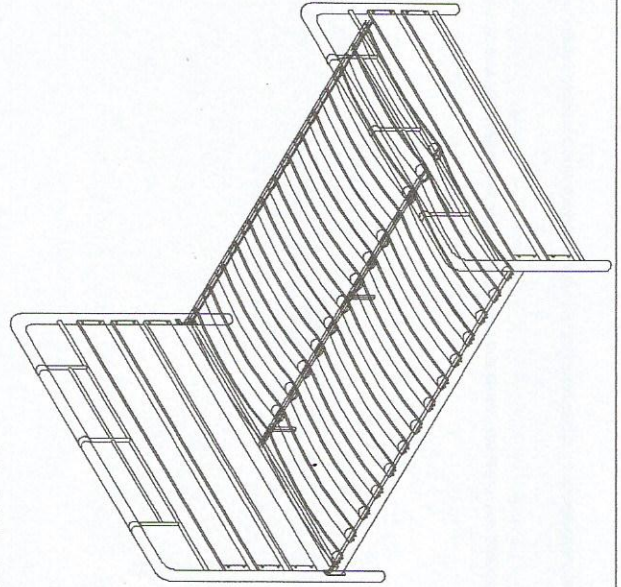

MODEL: TS 1145

ASSEMBLY INSTRUCTION

DESCRIPTION : Monocco Queen Bed

PARTS LIST

NO	DESCRIPTION	QTY
1	Headboard	1 pcs
2	Footboard	1 pcs
3	SIDE RAIL	2 pcs
4	CROSS BAR	2 pcs
5	MIDDLE SUPORT	1 pcs
6	MIDDLE LEG	3 pcs
7	BENDWOOD SLAT	26 pcs
8	MIDDLE CAP	13 pcs
9	END CAP	26 pcs

MODEL: TS 1145

ASSEMBLY INSTRUCTION

DESCRIPTION : Monocco Full Bed

PARTS LIST

NO	DESCRIPTION	QTY
1	Headboard	1 pcs
2	Footboard	1 pcs
3	SIDE RAIL	2 pcs
4	CROSS BAR	2 pcs
5	MIDDLE SUPPORT	1 pcs
6	MIDDLE LEG	3 pcs
7	BENDWOOD SLAT	22 pcs
8	MIDDLE CAP	11 pcs
9	END CAP	22 pcs

STEP 1

STEP 2

FULLY SET UP

HARDWARE LIST

NO	DESCRIPTION	QTY
A	JCBC M6 x 20	6 pcs
B	JCBC M6 x 35	14 pcs
C	M6 WASHER	12 pcs
D	M6 HEX NUT	12 pcs
E	ALLEN KEY M4	1 pcs
F	WRENCH M10	1 pcs
G	1 1/2" ROUND CAP	4 pcs
H	M6 X 50mm	22 pcs

MODEL: TS 1145

ASSEMBLY INSTRUCTION

DESCRIPTION : Monocco Single Bed

PARTS LIST

NO	DESCRIPTION	QTY
1	Headboard	1 pcs
2	Footboard	1 pcs
3	Side Rail	2 pcs
4	Bendwood slat	11 pcs
5	End Cap	22 pcs
6	center bar	1 pcs