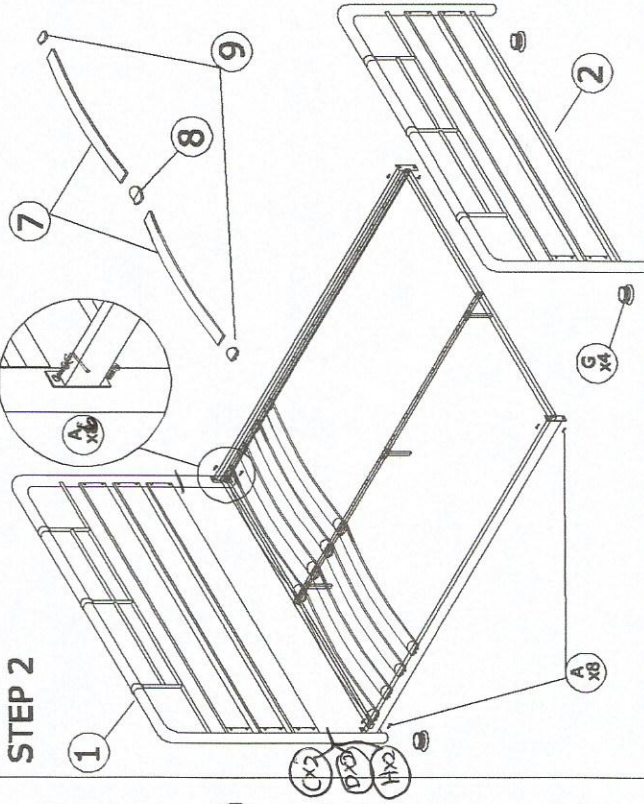

MODEL: TS 1145

ASSEMBLY INSTRUCTION

DESCRIPTION : Monocco Queen Bed

PARTS LIST

NO	DESCRIPTION	QTY
1	Headboard	1 pcs
2	Footboard	1 pcs
3	SIDE RAIL	2 pcs
4	CROSS BAR	2 pcs
5	MIDDLE SUPORT	1 pcs
6	MIDDLE LEG	3 pcs
7	BENDWOOD SLAT	26 pcs
8	MIDDLE CAP	13 pcs
9	END CAP	26 pcs

STEP 1

STEP 2

FULLY SET UP

HARDWARE LIST

NO	DESCRIPTION	QTY
A	JCBC M6 x 20	6 pcs
B	JCBC M6 x 35	14 pcs
C	M6 WASHER	12 pcs
D	M6 HEX NUT	12 pcs
E	ALLEN KEY M4	1 pcs
F	WRENCH M10	1 pcs
G	1.1/2" ROUND CAP	4 pcs
H	M6 x 50mm	4 pcs

MODEL: TS 1145

ASSEMBLY INSTRUCTION

DESCRIPTION : Monocco Full Bed

PARTS LIST

NO	DESCRIPTION	QTY
1	Headboard	1 pcs
2	Footboard	1 pcs
3	SIDE RAIL	2 pcs
4	CROSS BAR	2 pcs
5	MIDDLE SUPPORT	1 pcs
6	MIDDLE LEG	3 pcs
7	BENDWOOD SLAT	22 pcs
8	MIDDLE CAP	11 pcs
9	END CAP	22 pcs

MODEL: TS 1145

ASSEMBLY INSTRUCTION

DESCRIPTION : Monocco Single Bed

PARTS LIST

NO	DESCRIPTION	QTY
1	Headboard	1 pcs
2	Footboard	1 pcs
3	Side Rail	2 pcs
4	Bendwood slat	11 pcs
5	End Cap	22 pcs
6	center bar	1 pcs