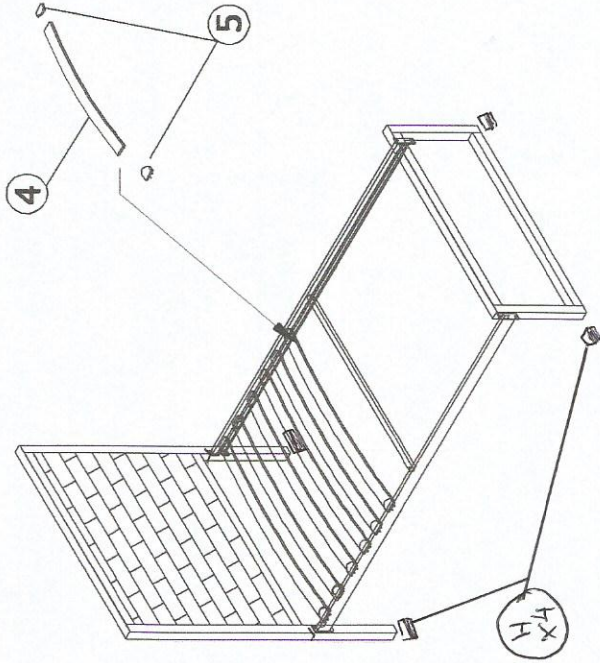

MODEL: TS 1144

ASSEMBLY INSTRUCTION

DESCRIPTION : SANTA SINGLE BED

PARTS LIST

NO	DESCRIPTION	QTY
1	Headboard	1 pcs
2	Footboard	1 pcs
3	Slide Rail	2 pcs
4	Berrwood slat	11 pcs
5	End Cap	22 pcs
6	center bar	1 pcs

STEP 1

STEP 2

FULLY SET UP

HARDWARE LIST

NO	DESCRIPTION	QTY
A	JCBC M6 x 20	6 pcs
B	JCBC M6 x 35	2 pcs
C	M6 WASHER	4 pcs
D	M6 HEX NUT	4 pcs
E	ALLEN KEY M4	1 pcs
F	WRENCH M10	1 pcs
G	M6 x 50mm	2 pcs
H	1-5 SQ CAP	4 pcs

MODEL: TS 1144

ASSEMBLY INSTRUCTION

DESCRIPTION : SANTA FULL BED

PARTS LIST

NO	DESCRIPTION	QTY
1	Headboard	1 pcs
2	Footboard	1 pcs
3	SIDE RAIL	2 pcs
4	CROSS BAR	2 pcs
5	MIDDLE SUPORT	1 pcs
6	MIDDLE LEG	3 pcs
7	BENDWOOD SLAT	22 pcs
8	MIDDLE CAP	11 pcs
9	END CAP	22 pcs

MODEL: TS 1144

ASSEMBLY INSTRUCTION

DESCRIPTION : SANTA QUEEN BED

PARTS LIST

NO	DESCRIPTION	QTY
1	Headboard	1 pcs
2	Footboard	1 pcs
3	SIDE RAIL	2 pcs
4	CROSS BAR	2 pcs
5	MIDDLE SUPORT	1 pcs
6	MIDDLE LEG	3 pcs
7	BENDWOOD SLAT	26 pcs
8	MIDDLE CAP	13 pcs
9	END CAP	26 pcs