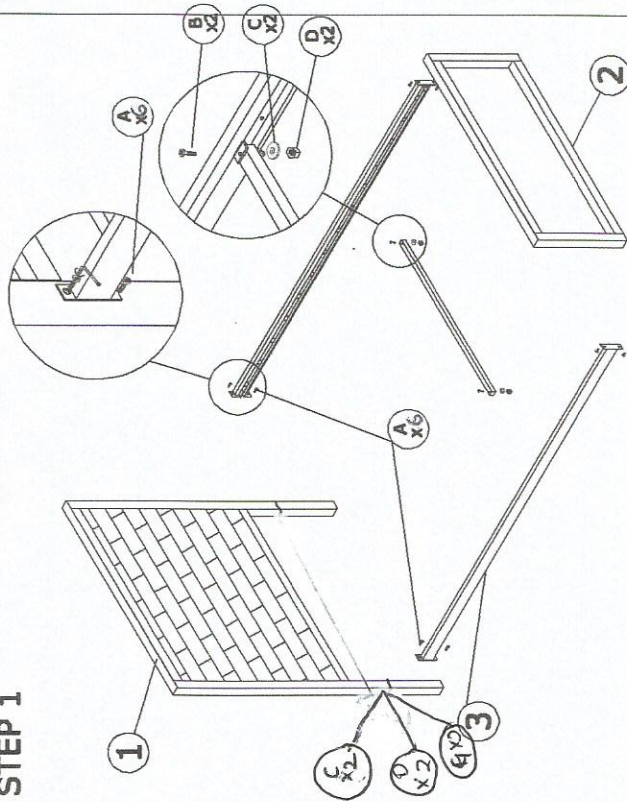

MODEL: TS 1144

ASSEMBLY INSTRUCTION

DESCRIPTION : SANTA SINGLE BED

PARTS LIST

NO	DESCRIPTION	QTY
1	Headboard	1 pcs
2	Footboard	1 pcs
3	Slide Rail	2 pcs
4	Berrwood slat	11 pcs
5	End Cap	22 pcs
6	center bar	1 pcs

STEP 1

STEP 2

FULLY SET UP

HARDWARE LIST

NO	DESCRIPTION	QTY
A	JCBC M6 x 20	6 pcs
B	JCBC M6 x 35	2 pcs
C	M6 WASHER	4 pcs
D	M6 HEX NUT	4 pcs
E	ALLEN KEY M4	1 pcs
F	WRENCH M10	1 pcs
G	M6 x 50mm	2 pcs
H	1-5 SQ CAP	4 pcs

MODEL: TS 1144

ASSEMBLY INSTRUCTION

DESCRIPTION : SANTA FULL BED

PARTS LIST

NO	DESCRIPTION	QTY
1	Headboard	1 pcs
2	Footboard	1 pcs
3	SIDE RAIL	2 pcs
4	CROSS BAR	2 pcs
5	MIDDLE SUPORT	1 pcs
6	MIDDLE LEG	3 pcs
7	BENDWOOD SLAT	22 pcs
8	MIDDLE CAP	11 pcs
9	END CAP	22 pcs

MODEL: TS 1144

ASSEMBLY INSTRUCTION

DESCRIPTION : SANTA QUEEN BED

PARTS LIST

NO	DESCRIPTION	QTY
1	Headboard	1 pcs
2	Footboard	1 pcs
3	SIDE RAIL	2 pcs
4	CROSS BAR	2 pcs
5	MIDDLE SUPORT	1 pcs
6	MIDDLE LEG	3 pcs
7	BENDWOOD SLAT	26 pcs
8	MIDDLE CAP	13 pcs
9	END CAP	26 pcs