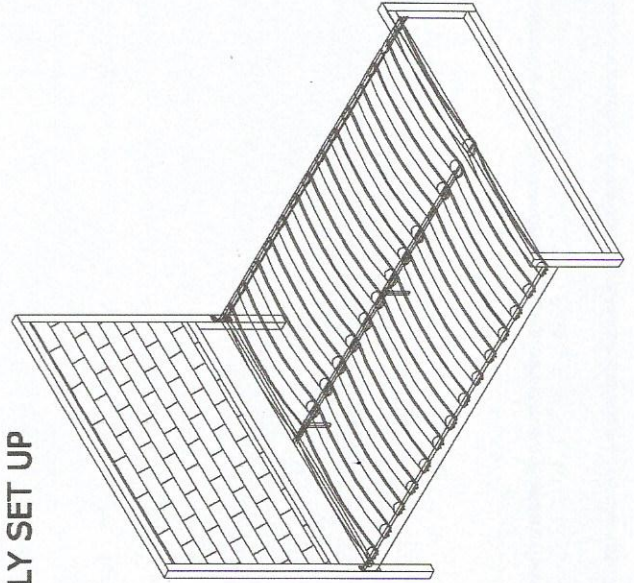

FULLY SET UP

HARDWARE LIST

NO	DESCRIPTION	QTY
A	JCBC M6 x 20	6 pcs
B	JCBC M6 x 35	14 pcs
C	M6 WASHER	12 pcs
D	M6 HEX NUT	12 pcs
E	ALLEN KEY M4	1 pcs
F	WRENCH M10	1 pcs
G	JCBC M6 x 50	2 pcs
H	1.5 SQ CAP	4 pcs