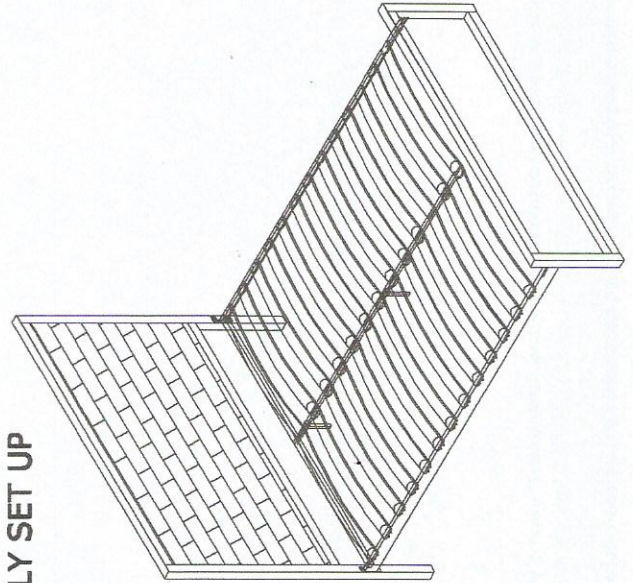

FULLY SET UP

HARDWARE LIST

NO	DESCRIPTION	QTY
A	JCBC M6 x 20	6 pcs
B	JCBC M6 x 35	14 pcs
C	M6 WASHER	12 pcs
D	M6 HEX NUT	12 pcs
E	ALLEN KEY M4	1 pcs
F	WRENCH M10	1 pcs
G	JCBC m6x35	2 pcs
H	1.5-SQ CAP	4 pcs