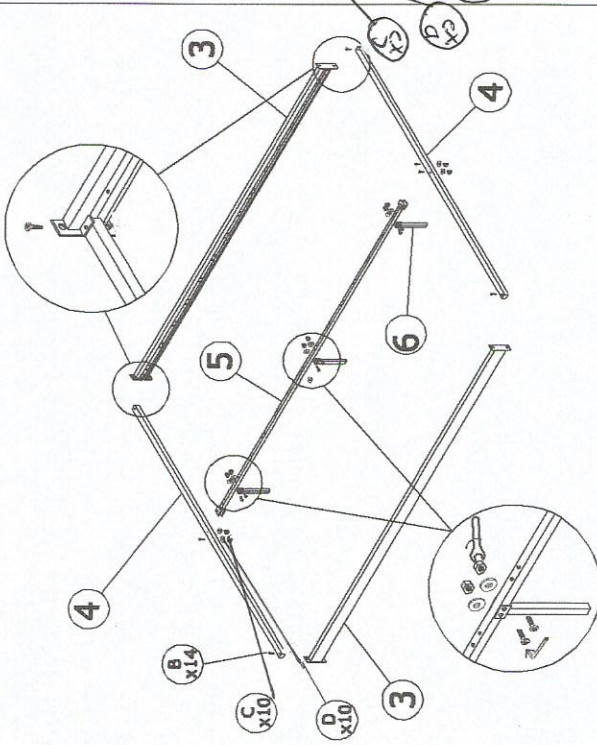

MODEL: TS 1144

ASSEMBLY INSTRUCTION

DESCRIPTION : SANTA FULL BED

PARTS LIST

NO	DESCRIPTION	QTY
1	Headboard	1 pcs
2	Footboard	1 pcs
3	SIDE RAIL	2 pcs
4	CROSS BAR	2 pcs
5	MIDDLE SUPORT	1 pcs
6	MIDDLE LEG	3 pcs
7	BENDWOOD SLAT	22 pcs
8	MIDDLE CAP	11 pcs
9	END CAP	22 pcs

STEP 1

STEP 2

FULLY SET UP

HARDWARE LIST

NO	DESCRIPTION	QTY
A	JCBC M6 x 20	6 pcs
B	JCBC M6 x 35	14 pcs
C	M6 WASHER	12 pcs
D	M6 HEX NUT	12 pcs
E	ALLEN KEY M4	1 pcs
F	WRENCH M10	1 pcs
G	JCBC m6x35	2 pcs
H	1.5-SQ CAP	4 pcs

MODEL: TS 1144

ASSEMBLY INSTRUCTION

DESCRIPTION : SANTA QUEEN BED

PARTS LIST

NO	DESCRIPTION	QTY
1	Headboard	1 pcs
2	Footboard	1 pcs
3	SIDE RAIL	2 pcs
4	CROSS BAR	2 pcs
5	MIDDLE SUPORT	1 pcs
6	MIDDLE LEG	3 pcs
7	BENDWOOD SLAT	26 pcs
8	MIDDLE CAP	13 pcs
9	END CAP	26 pcs

STEP 1

STEP 2

FULLY SET UP

HARDWARE LIST

NO	DESCRIPTION	QTY
A	JCBC M6 x 20	6 pcs
B	JCBC M6 x 35	14 pcs
C	M6 WASHER	12 pcs
D	M6 HEX NUT	12 pcs
E	ALLEN KEY M4	1 pcs
F	WRENCH M10	1 pcs
G	JCBC M6 x 50	2 pcs
H	1.5 SQ CAP	4 pcs