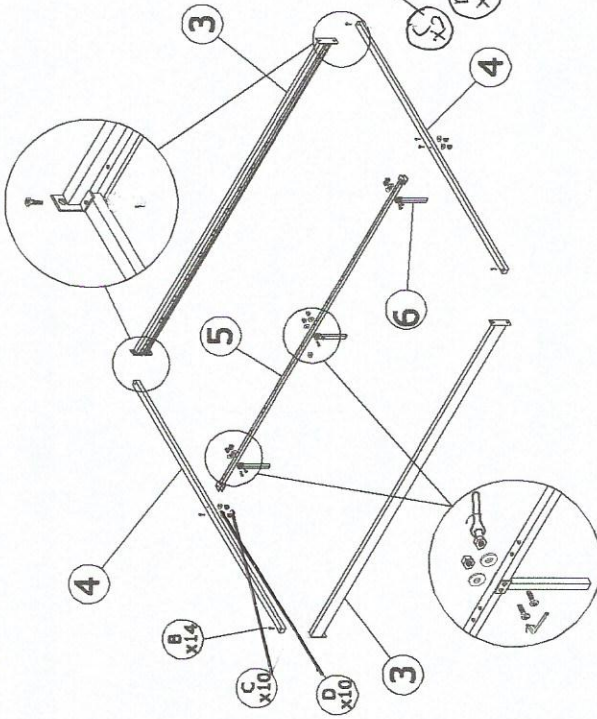

STEP 1

STEP 2

FULLY SET UP

HARDWARE LIST

NO	DESCRIPTION	QTY
A	JCBC M6 x 20	6 pcs
B	JCBC M6 x 35	2 pcs
C	M6 WASHER	4 pcs
D	M6 HEX NUT	4 pcs
E	ALLEN KEY M4	1 pcs
F	WRENCH M10	1 pcs
G	M6 x 50mm	2 pcs
H	1-5 SQ CAP	4 pcs

MODEL: TS 1144

ASSEMBLY INSTRUCTION

DESCRIPTION : SANTA FULL BED

PARTS LIST

NO	DESCRIPTION	QTY
1	Headboard	1 pcs
2	Footboard	1 pcs
3	SIDE RAIL	2 pcs
4	CROSS BAR	2 pcs
5	MIDDLE SUPORT	1 pcs
6	MIDDLE LEG	3 pcs
7	BENDWOOD SLAT	22 pcs
8	MIDDLE CAP	11 pcs
9	END CAP	22 pcs

STEP 1

STEP 2

FULLY SET UP

HARDWARE LIST

NO	DESCRIPTION	QTY
A	JCBC M6 x 20	6 pcs
B	JCBC M6 x 35	14 pcs
C	M6 WASHER	12 pcs
D	M6 HEX NUT	12 pcs
E	ALLEN KEY M4	1 pcs
F	WRENCH M10	1 pcs
G	JCBC m6x35	2 pcs
H	1.5-SQ CAP	4 pcs

MODEL: TS 1144

ASSEMBLY INSTRUCTION

DESCRIPTION : SANTA QUEEN BED

PARTS LIST

NO	DESCRIPTION	QTY
1	Headboard	1 pcs
2	Footboard	1 pcs
3	SIDE RAIL	2 pcs
4	CROSS BAR	2 pcs
5	MIDDLE SUPORT	1 pcs
6	MIDDLE LEG	3 pcs
7	BENDWOOD SLAT	26 pcs
8	MIDDLE CAP	13 pcs
9	END CAP	26 pcs