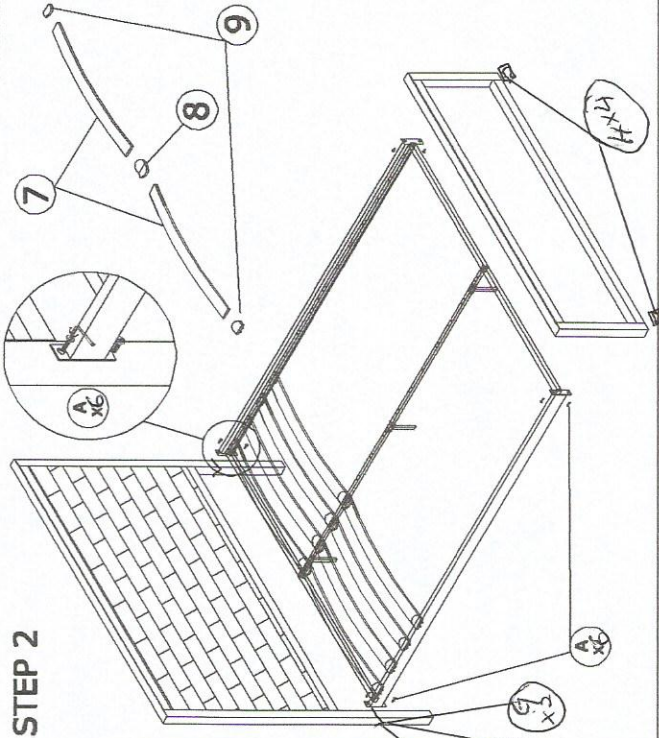

MODEL: TS 1144

ASSEMBLY INSTRUCTION

DESCRIPTION : SANTA SINGLE BED

PARTS LIST

NO	DESCRIPTION	QTY
1	Headboard	1 pcs
2	Footboard	1 pcs
3	Slide Rail	2 pcs
4	Berrwood slat	11 pcs
5	End Cap	22 pcs
6	center bar	1 pcs

MODEL: TS 1144

ASSEMBLY INSTRUCTION

DESCRIPTION : SANTA FULL BED

PARTS LIST

NO	DESCRIPTION	QTY
1	Headboard	1 pcs
2	Footboard	1 pcs
3	SIDE RAIL	2 pcs
4	CROSS BAR	2 pcs
5	MIDDLE SUPORT	1 pcs
6	MIDDLE LEG	3 pcs
7	BENDWOOD SLAT	22 pcs
8	MIDDLE CAP	11 pcs
9	END CAP	22 pcs

STEP 1

STEP 2

FULLY SET UP

HARDWARE LIST

NO	DESCRIPTION	QTY
A	JCBC M6 x 20	6 pcs
B	JCBC M6 x 35	14 pcs
C	M6 WASHER	12 pcs
D	M6 HEX NUT	12 pcs
E	ALLEN KEY M4	1 pcs
F	WRENCH M10	1 pcs
G	JCBC m6x35	2 pcs
H	1.5-SQ CAP	4 pcs

MODEL: TS 1144

ASSEMBLY INSTRUCTION

DESCRIPTION : SANTA QUEEN BED

PARTS LIST

NO	DESCRIPTION	QTY
1	Headboard	1 pcs
2	Footboard	1 pcs
3	SIDE RAIL	2 pcs
4	CROSS BAR	2 pcs
5	MIDDLE SUPORT	1 pcs
6	MIDDLE LEG	3 pcs
7	BENDWOOD SLAT	26 pcs
8	MIDDLE CAP	13 pcs
9	END CAP	26 pcs