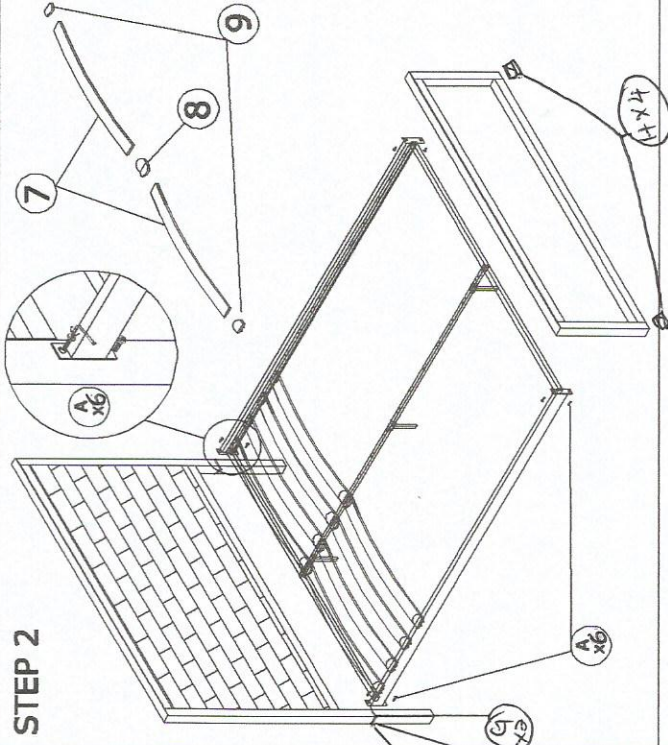

STEP 1

STEP 2

FULLY SET UP

HARDWARE LIST

NO	DESCRIPTION	QTY
A	JCBC M6 x 20	6 pcs
B	JCBC M6 x 35	14 pcs
C	M6 WASHER	12 pcs
D	M6 HEX NUT	12 pcs
E	ALLEN KEY M4	1 pcs
F	WRENCH M10	1 pcs
G	JCBC m6x35	2 pcs
H	1.5-SQ CAP	4 pcs

MODEL: TS 1144

ASSEMBLY INSTRUCTION

DESCRIPTION : SANTA QUEEN BED

PARTS LIST

NO	DESCRIPTION	QTY
1	Headboard	1 pcs
2	Footboard	1 pcs
3	SIDE RAIL	2 pcs
4	CROSS BAR	2 pcs
5	MIDDLE SUPORT	1 pcs
6	MIDDLE LEG	3 pcs
7	BENDWOOD SLAT	26 pcs
8	MIDDLE CAP	13 pcs
9	END CAP	26 pcs

STEP 1

STEP 2

FULLY SET UP

HARDWARE LIST

NO	DESCRIPTION	QTY
A	JCBC M6 x 20	6 pcs
B	JCBC M6 x 35	14 pcs
C	M6 WASHER	12 pcs
D	M6 HEX NUT	12 pcs
E	ALLEN KEY M4	1 pcs
F	WRENCH M10	1 pcs
G	JCBC M6 x 50	2 pcs
H	1.5 SQ CAP	4 pcs