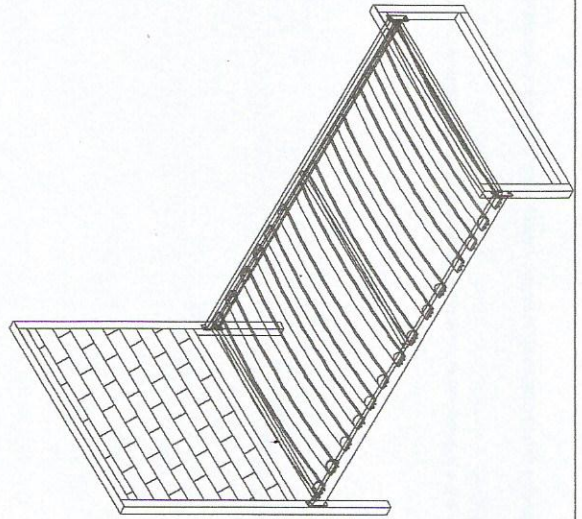

MODEL: TS 1144

ASSEMBLY INSTRUCTION

DESCRIPTION : SANTA SINGLE BED

PARTS LIST

NO	DESCRIPTION	QTY
1	Headboard	1 pcs
2	Footboard	1 pcs
3	Slide Rail	2 pcs
4	Berrwood slat	11 pcs
5	End Cap	22 pcs
6	center bar	1 pcs

STEP 1

STEP 2

FULLY SET UP

HARDWARE LIST

NO	DESCRIPTION	QTY
A	JCBC M6 x 20	6 pcs
B	JCBC M6 x 35	2 pcs
C	M6 WASHER	4 pcs
D	M6 HEX NUT	4 pcs
E	ALLEN KEY M4	1 pcs
F	WRENCH M10	1 pcs
G	M6 x 50mm	2 pcs
H	1-5 SQ CAP	4 pcs

MODEL: TS 1144

ASSEMBLY INSTRUCTION

DESCRIPTION : SANTA FULL BED

PARTS LIST

NO	DESCRIPTION	QTY
1	Headboard	1 pcs
2	Footboard	1 pcs
3	SIDE RAIL	2 pcs
4	CROSS BAR	2 pcs
5	MIDDLE SUPORT	1 pcs
6	MIDDLE LEG	3 pcs
7	BENDWOOD SLAT	22 pcs
8	MIDDLE CAP	11 pcs
9	END CAP	22 pcs

MODEL: TS 1144

ASSEMBLY INSTRUCTION

DESCRIPTION : SANTA QUEEN BED

PARTS LIST

NO	DESCRIPTION	QTY
1	Headboard	1 pcs
2	Footboard	1 pcs
3	SIDE RAIL	2 pcs
4	CROSS BAR	2 pcs
5	MIDDLE SUPORT	1 pcs
6	MIDDLE LEG	3 pcs
7	BENDWOOD SLAT	26 pcs
8	MIDDLE CAP	13 pcs
9	END CAP	26 pcs