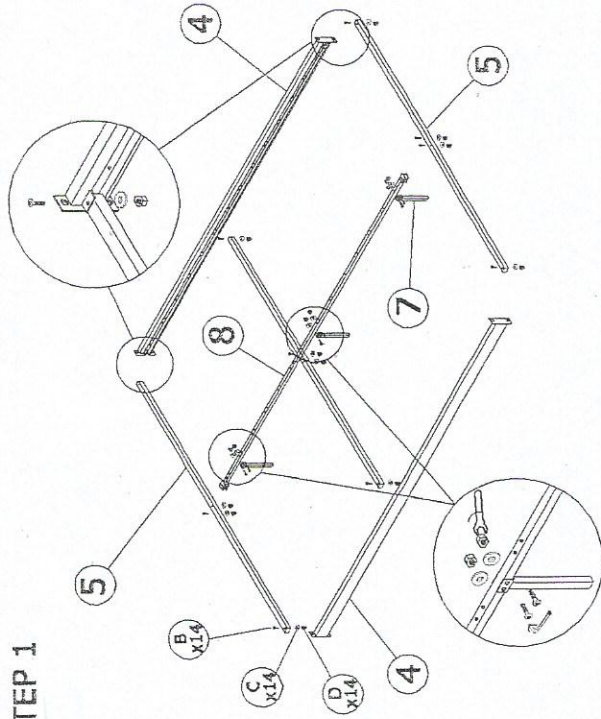

MODEL: TS 1135

DESCRIPTION : UPTON FULL BED

ASSEMBLY INSTRUCTION

PARTS LIST

NO	DESCRIPTION	QTY
1	Headboard	1 PCS
2	Footboard	1 PCS
3	Middle Cap	11 PCS
4	Slide Rail	2 PCS
5	Cross Bar	3 PCS
6	Bendwood slat	22 PCS
7	Middle Support Leg	3 PCS
8	Middle Support	1 PCS
9	End Cap	22 PCS

STEP 1

STEP 2

FULLY SET UP

HARDWARE LIST

NO	DESCRIPTION	QTY
A	JCBC M6 X 20	8 PCS
B	JCBC M6 X 35	14 PCS
C	M6 WASHER	14 PCS
D	M6 HEX NUT	14 PCS
E	ALLEN KEY	1 PCS
F	WRENCH M10	1 PCS
G	1.5 " ROUND CAP	4 PCS