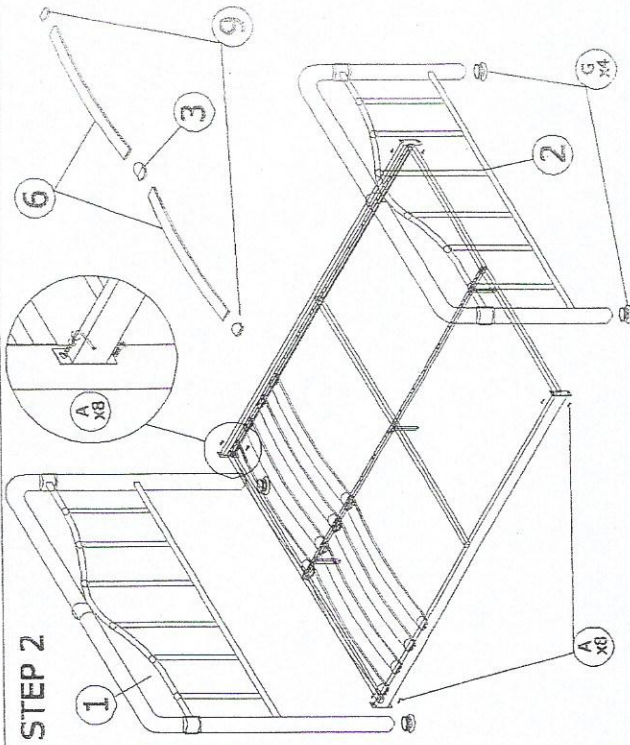

MODEL: TS 1135

DESCRIPTION : UPTON FULL BED

ASSEMBLY INSTRUCTION

PARTS LIST

NO	DESCRIPTION	QTY
1	Headboard	1 PCS
2	Footboard	1 PCS
3	Middle Cap	11 PCS
4	Slide Rail	2 PCS
5	Cross Bar	3 PCS
6	Bendwood slat	22 PCS
7	Middle Support Leg	3 PCS
8	Middle Support	1 PCS
9	End Cap	22 PCS

STEP 1

STEP 2

FULLY SET UP

HARDWARE LIST

NO	DESCRIPTION	QTY
A	JCBC M6 X 20	8 PCS
B	JCBC M6 X 35	14 PCS
C	M6 WASHER	14 PCS
D	M6 HEX NUT	14 PCS
E	ALLEN KEY	1 PCS
F	WRENCH M10	1 PCS
G	1.5 " ROUND CAP	4 PCS