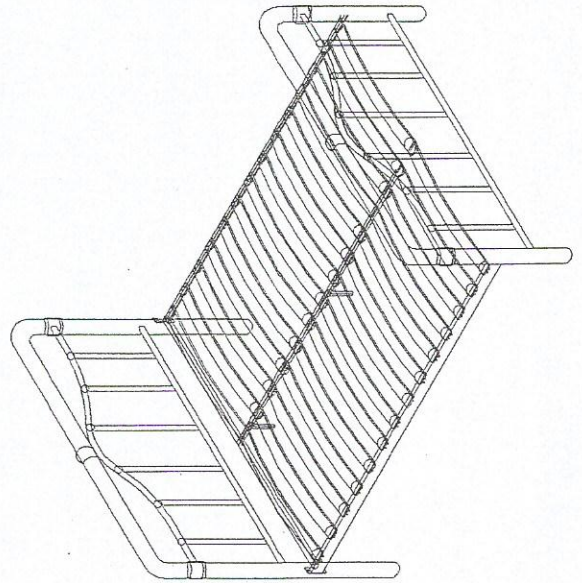

MODEL: TS 1135

DESCRIPTION : UPTON FULL BED

ASSEMBLY INSTRUCTION

PARTS LIST

NO	DESCRIPTION	QTY
1	Headboard	1 PCS
2	Footboard	1 PCS
3	Middle Cap	11 PCS
4	Slide Rail	2 PCS
5	Cross Bar	3 PCS
6	Bendwood slat	22 PCS
7	Middle Support Leg	3 PCS
8	Middle Support	1 PCS
9	End Cap	22 PCS

STEP 1

STEP 2

FULLY SET UP

HARDWARE LIST

NO	DESCRIPTION	QTY
A	JCBC M6 X 20	8 PCS
B	JCBC M6 X 35	14 PCS
C	M6 WASHER	14 PCS
D	M6 HEX NUT	14 PCS
E	ALLEN KEY	1 PCS
F	WRENCH M10	1 PCS
G	1.5 " ROUND CAP	4 PCS