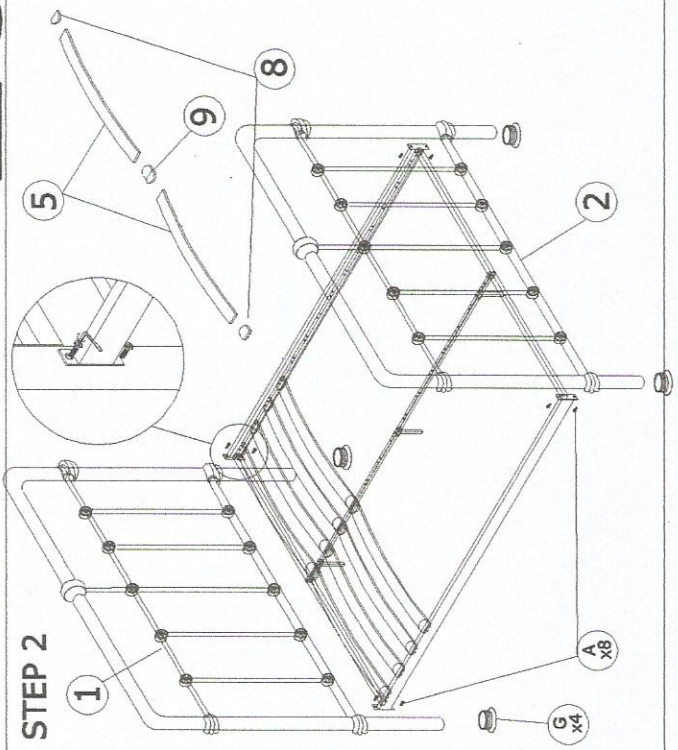

MODEL: TS 105

DESCRIPTION : MANDY FULL BED

ASSEMBLY INSTRUCTION

PARTS LIST

NO	DESCRIPTION	QTY
1	Headboard	1 pcs
2	Footboard	1 pcs
3	Side Rail	2 pcs
4	End Bar	2 pcs
5	Bendwood slat	22 pcs
6	Middle Support Leg	3 pcs
7	Middle Support	1 pcs
8	End Cap	22 pcs
9	Middle Cap	11 pcs

STEP 1

STEP 2

FULLY SET UP

HARDWARE LIST

NO	DESCRIPTION	QTY
A	JCBC M6 x 20	8 pcs
B	JCBC M6 x 35	14 pcs
C	M6 WASHER	10 pcs
D	M6 HEX NUT	10 pcs
E	ALLEN KEY	1 pcs
F	WRENCH M10	1 pcs
G	1 1/2" ROUND CAP	4 pcs

MODEL: TS 105

DESCRIPTION : MANDY | QUEEN BED

ASSEMBLY INSTRUCTION

PARTS LIST

NO	DESCRIPTION	QTY
1	Headboard	1 pcs
2	Footboard	1 pcs
3	Side Rail	2 pcs
4	End Bar	2 pcs
5	Bendwood slat	26 pcs
6	Middle Support Leg	3 pcs
7	Middle Support	1 pcs
8	End Cap	26 pcs
9	Middle Cap	13 pcs

STEP 1

STEP 2

FULLY SET UP

HARDWARE LIST

NO	DESCRIPTION	QTY
A	JCBC M6 x 20	8 pcs
B	JCBC M6 x 35	14 pcs
C	M6 WASHER	10 pcs
D	M6 HEX NUT	10 pcs
E	ALLEN KEY	1 pcs
F	WRENCH M10	1 pcs
G	1 1/2" ROUND CAP	4 pcs