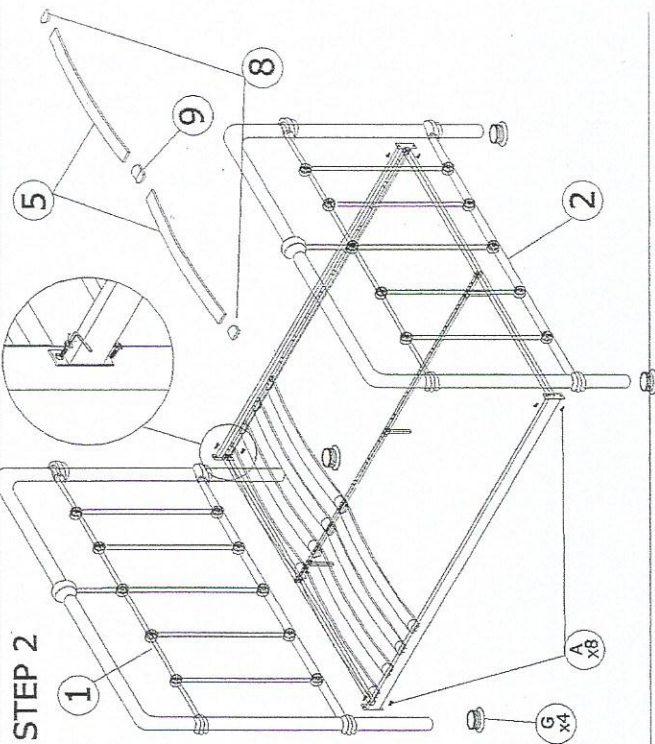

MODEL: TS 105

DESCRIPTION : MANDY FULL BED

ASSEMBLY INSTRUCTION

PARTS LIST

NO	DESCRIPTION	QTY
1	Headboard	1 pcs
2	Footboard	1 pcs
3	Side Rail	2 pcs
4	End Bar	2 pcs
5	Bendwood slat	22 pcs
6	Middle Support Leg	3 pcs
7	Middle Support	1 pcs
8	End Cap	22 pcs
9	Middle Cap	11 pcs

STEP 1

STEP 2

FULLY SET UP

HARDWARE LIST

NO	DESCRIPTION	QTY
A	JCBC M6 x 20	8 pcs
B	JCBC M6 x 35	14 pcs
C	M6 WASHER	10 pcs
D	M6 HEX NUT	10 pcs
E	ALLEN KEY	1 pcs
F	WRENCH M10	1 pcs
G	1 1/2" ROUND CAP	4 pcs

MODEL: TS 105

DESCRIPTION : MANDY | QUEEN BED

ASSEMBLY INSTRUCTION

PARTS LIST

NO	DESCRIPTION	QTY
1	Headboard	1 pcs
2	Footboard	1 pcs
3	Side Rail	2 pcs
4	End Bar	2 pcs
5	Bendwood slat	26 pcs
6	Middle Support Leg	3 pcs
7	Middle Support	1 pcs
8	End Cap	26 pcs
9	Middle Cap	13 pcs

STEP 1

STEP 2

FULLY SET UP

HARDWARE LIST

NO	DESCRIPTION	QTY
A	JCBC M6 x 20	8 pcs
B	JCBC M6 x 35	14 pcs
C	M6 WASHER	10 pcs
D	M6 HEX NUT	10 pcs
E	ALLEN KEY	1 pcs
F	WRENCH M10	1 pcs
G	1 1/2" ROUND CAP	4 pcs