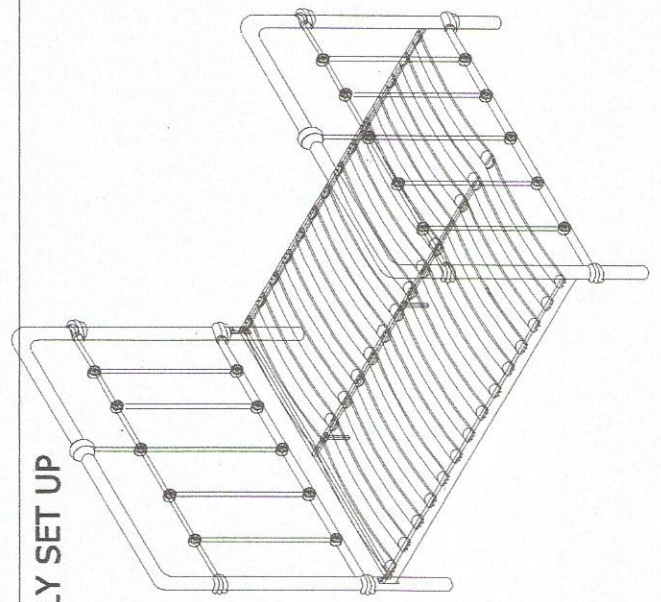

MODEL: TS 105

DESCRIPTION : MANDY FULL BED

ASSEMBLY INSTRUCTION

PARTS LIST

NO	DESCRIPTION	QTY
1	Headboard	1 pcs
2	Footboard	1 pcs
3	Side Rail	2 pcs
4	End Bar	2 pcs
5	Bendwood slat	22 pcs
6	Middle Support Leg	3 pcs
7	Middle Support	1 pcs
8	End Cap	22 pcs
9	Middle Cap	11 pcs

STEP 1

STEP 2

FULLY SET UP

HARDWARE LIST

NO	DESCRIPTION	QTY
A	JCBC M6 x 20	8 pcs
B	JCBC M6 x 35	14 pcs
C	M6 WASHER	10 pcs
D	M6 HEX NUT	10 pcs
E	ALLEN KEY	1 pcs
F	WRENCH M10	1 pcs
G	1 1/2" ROUND CAP	4 pcs

MODEL: TS 105

DESCRIPTION : MANDY | QUEEN BED

ASSEMBLY INSTRUCTION

PARTS LIST

NO	DESCRIPTION	QTY
1	Headboard	1 pcs
2	Footboard	1 pcs
3	Side Rail	2 pcs
4	End Bar	2 pcs
5	Bendwood slat	26 pcs
6	Middle Support Leg	3 pcs
7	Middle Support	1 pcs
8	End Cap	26 pcs
9	Middle Cap	13 pcs