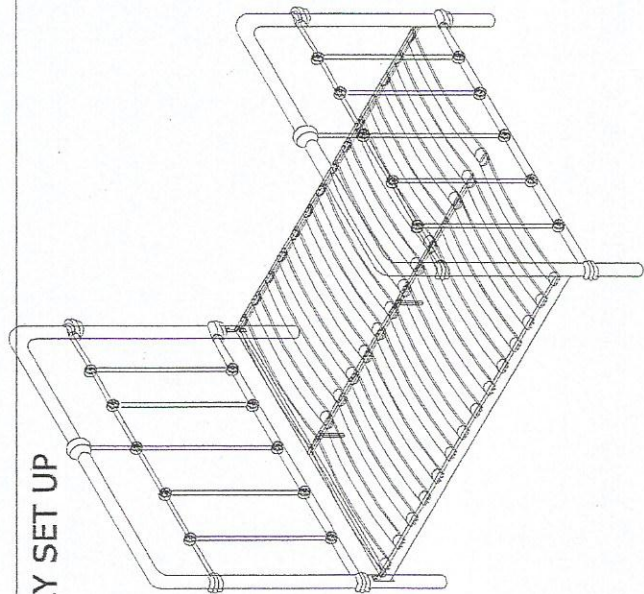

MODEL: TS 105

DESCRIPTION : MANDY FULL BED

ASSEMBLY INSTRUCTION

PARTS LIST

NO	DESCRIPTION	QTY
1	Headboard	1 pcs
2	Footboard	1 pcs
3	Side Rail	2 pcs
4	End Bar	2 pcs
5	Bendwood slat	22 pcs
6	Middle Support Leg	3 pcs
7	Middle Support	1 pcs
8	End Cap	22 pcs
9	Middle Cap	11 pcs

STEP 1

STEP 2

FULLY SET UP

HARDWARE LIST

NO	DESCRIPTION	QTY
A	JCBC M6 x 20	8 pcs
B	JCBC M6 x 35	14 pcs
C	M6 WASHER	10 pcs
D	M6 HEX NUT	10 pcs
E	ALLEN KEY	1 pcs
F	WRENCH M10	1 pcs
G	1 1/2" ROUND CAP	4 pcs

MODEL: TS 105

DESCRIPTION : MANDY | QUEEN BED

ASSEMBLY INSTRUCTION

PARTS LIST

NO	DESCRIPTION	QTY
1	Headboard	1 pcs
2	Footboard	1 pcs
3	Side Rail	2 pcs
4	End Bar	2 pcs
5	Bendwood slat	26 pcs
6	Middle Support Leg	3 pcs
7	Middle Support	1 pcs
8	End Cap	26 pcs
9	Middle Cap	13 pcs

STEP 1

STEP 2

FULLY SET UP

HARDWARE LIST

NO	DESCRIPTION	QTY
A	JCBC M6 x 20	8 pcs
B	JCBC M6 x 35	14 pcs
C	M6 WASHER	10 pcs
D	M6 HEX NUT	10 pcs
E	ALLEN KEY	1 pcs
F	WRENCH M10	1 pcs
G	1 1/2" ROUND CAP	4 pcs