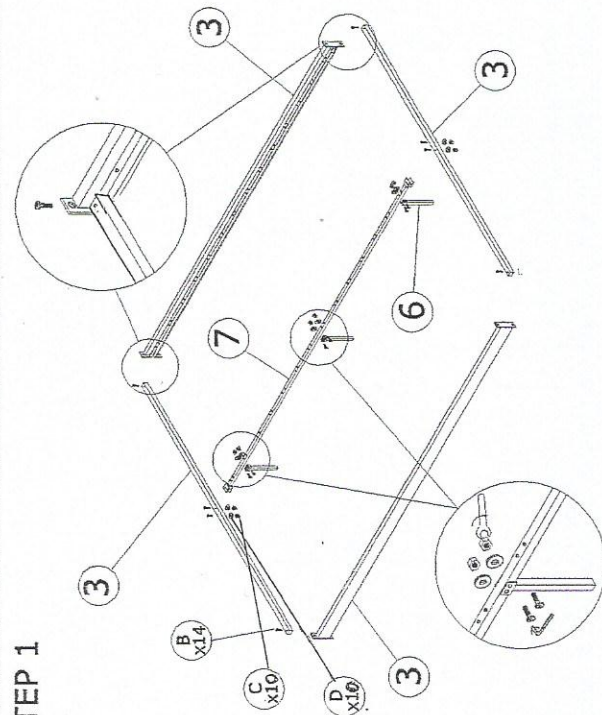

MODEL: TS 105

DESCRIPTION : MANDY FULL BED

ASSEMBLY INSTRUCTION

PARTS LIST

NO	DESCRIPTION	QTY
1	Headboard	1 pcs
2	Footboard	1 pcs
3	Side Rail	2 pcs
4	End Bar	2 pcs
5	Bendwood slat	22 pcs
6	Middle Support Leg	3 pcs
7	Middle Support	1 pcs
8	End Cap	22 pcs
9	Middle Cap	11 pcs

STEP 1

STEP 2

FULLY SET UP

HARDWARE LIST

NO	DESCRIPTION	QTY
A	JCBC M6 x 20	8 pcs
B	JCBC M6 x 35	14 pcs
C	M6 WASHER	10 pcs
D	M6 HEX NUT	10 pcs
E	ALLEN KEY	1 pcs
F	WRENCH M10	1 pcs
G	1 1/2" ROUND CAP	4 pcs

MODEL: TS 105

DESCRIPTION : MANDY | QUEEN BED

ASSEMBLY INSTRUCTION

PARTS LIST

NO	DESCRIPTION	QTY
1	Headboard	1 pcs
2	Footboard	1 pcs
3	Side Rail	2 pcs
4	End Bar	2 pcs
5	Bendwood slat	26 pcs
6	Middle Support Leg	3 pcs
7	Middle Support	1 pcs
8	End Cap	26 pcs
9	Middle Cap	13 pcs

STEP 1

STEP 2

FULLY SET UP

HARDWARE LIST

NO	DESCRIPTION	QTY
A	JCBC M6 x 20	8 pcs
B	JCBC M6 x 35	14 pcs
C	M6 WASHER	10 pcs
D	M6 HEX NUT	10 pcs
E	ALLEN KEY	1 pcs
F	WRENCH M10	1 pcs
G	1 1/2" ROUND CAP	4 pcs