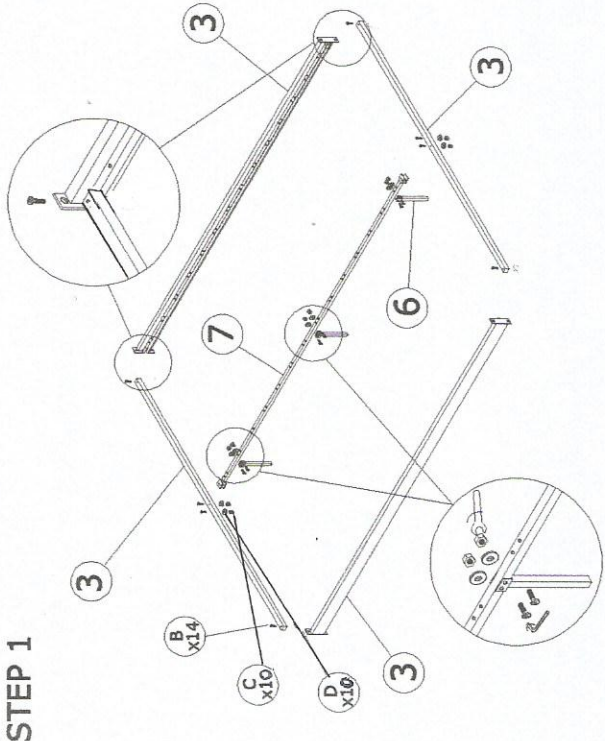

MODEL: TS 105

DESCRIPTION : MANDY FULL BED

ASSEMBLY INSTRUCTION

PARTS LIST

NO	DESCRIPTION	QTY
1	Headboard	1 pcs
2	Footboard	1 pcs
3	Side Rail	2 pcs
4	End Bar	2 pcs
5	Bendwood slat	22 pcs
6	Middle Support Leg	3 pcs
7	Middle Support	1 pcs
8	End Cap	22 pcs
9	Middle Cap	11 pcs

STEP 1

STEP 2

FULLY SET UP

HARDWARE LIST

NO	DESCRIPTION	QTY
A	JCBC M6 x 20	8 pcs
B	JCBC M6 x 35	14 pcs
C	M6 WASHER	10 pcs
D	M6 HEX NUT	10 pcs
E	ALLEN KEY	1 pcs
F	WRENCH M10	1 pcs
G	1 1/2" ROUND CAP	4 pcs

MODEL: TS 105

DESCRIPTION : MANDY | QUEEN BED

ASSEMBLY INSTRUCTION

PARTS LIST

NO	DESCRIPTION	QTY
1	Headboard	1 pcs
2	Footboard	1 pcs
3	Side Rail	2 pcs
4	End Bar	2 pcs
5	Bendwood slat	26 pcs
6	Middle Support Leg	3 pcs
7	Middle Support	1 pcs
8	End Cap	26 pcs
9	Middle Cap	13 pcs

STEP 1

STEP 2

FULLY SET UP

HARDWARE LIST

NO	DESCRIPTION	QTY
A	JCBC M6 x 20	8 pcs
B	JCBC M6 x 35	14 pcs
C	M6 WASHER	10 pcs
D	M6 HEX NUT	10 pcs
E	ALLEN KEY	1 pcs
F	WRENCH M10	1 pcs
G	1 1/2" ROUND CAP	4 pcs