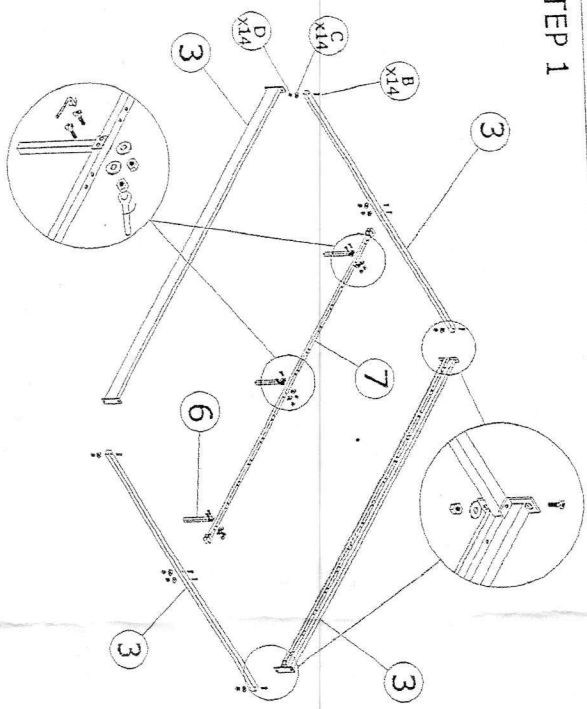

TS 1025-Black Queen W1 # 6580

MODEL: TS 1025

DESCRIPTION : ALISSA QUEEN BED

ASSEMBLY INSTRUCTION

PARTS LIST

NO	DESCRIPTION	QTY
1	Headboard	1 pcs
2	Footboard	1 pcs
3	Side Rail	2 pcs
4	End Bar	2 pcs
5	Bendwood slat	26 pcs
6	Middle Support Leg	3 pcs
7	Middle Support	1 pcs
8	End Cap	26 pcs
9	Middle Cap	13 pcs

HARDWARE LIST

NO	DESCRIPTION	QTY
A	JCBC M6 x 20	8 pcs
B	JCBC M6 x 35	14 pcs
C	M6 WASHER	14 pcs
D	M6 HEX NUT	14 pcs
E	ALLEN KEY	1 pcs
F	WRENCH M10	1 pcs
G	1 1/2" ROUND CAP	4 pcs

STEP 1

STEP 2

FULLY SET UP