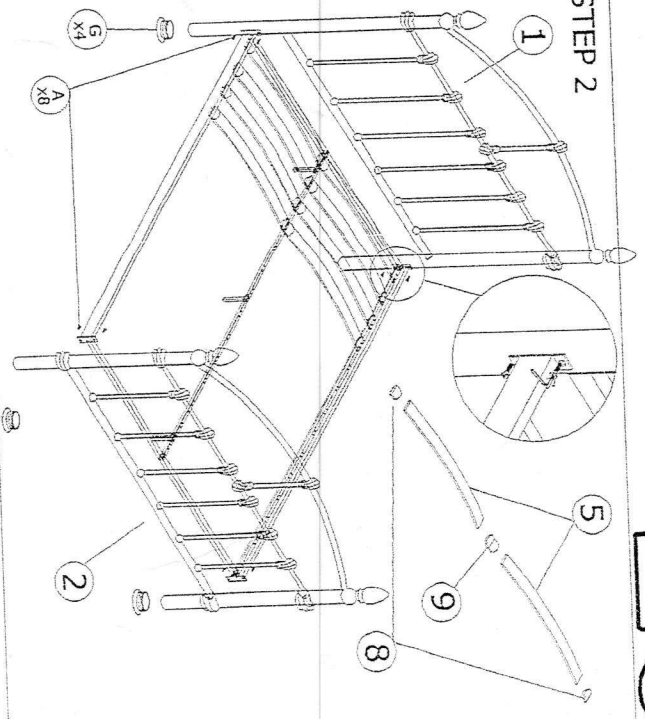

TS 1025-Black Queen W1 # 6580

MODEL: TS 1025

DESCRIPTION : ALISSA QUEEN BED

ASSEMBLY INSTRUCTION

PARTS LIST

NO	DESCRIPTION	QTY
1	Headboard	1 pcs
2	Footboard	1 pcs
3	Side Rail	2 pcs
4	End Bar	2 pcs
5	Bendwood slat	26 pcs
6	Middle Support Leg	3 pcs
7	Middle Support	1 pcs
8	End Cap	26 pcs
9	Middle Cap	13 pcs

HARDWARE LIST

NO	DESCRIPTION	QTY
A	JCBC M6 x 20	8 pcs
B	JCBC M6 x 35	14 pcs
C	M6 WASHER	14 pcs
D	M6 HEX NUT	14 pcs
E	ALLEN KEY	1 pcs
F	WRENCH M10	1 pcs
G	1 1/2" ROUND CAP	4 pcs

STEP 1

STEP 2

FULLY SET UP