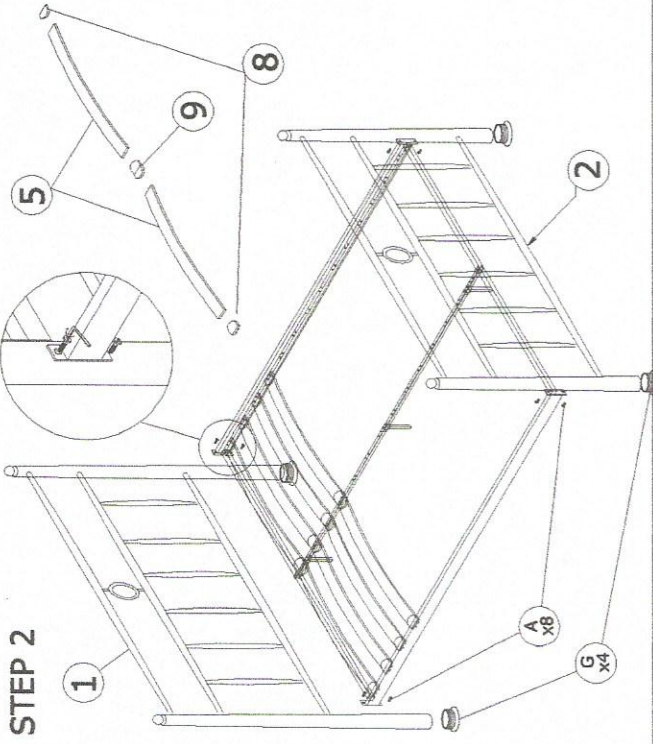

MODEL: TS 1112

ASSEMBLY INSTRUCTION

DESCRIPTION : ESTER DOUBLE BED

PARTS LIST

NO	DESCRIPTION	QTY
1	Headboard	1 pcs
2	Footboard	1 pcs
3	Side Rail	2 pcs
4	End Bar	2 pcs
5	Bendwood slat	22 pcs
6	Middle Support Leg	3 pcs
7	Middle Support	1 pcs
8	End Cap	22 pcs
9	Middle Cap	11 pcs

STEP 1

STEP 2

FULLY SET UP

HARDWARE LIST

NO	DESCRIPTION	QTY
A	JCBC M6 x 20	8 pcs
B	JCBC M6 x 35	14 pcs
C	M6 WASHER	14 pcs
D	M6 HEX NUT	14 pcs
E	ALLEN KEY	1 pcs
F	WRENCH M10	1 pcs
G	1 1/2" ROUND CAP	4 pcs