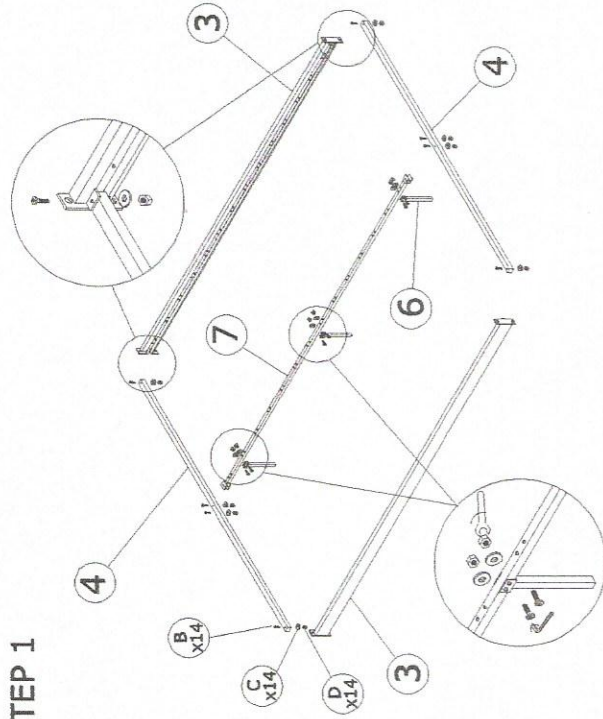

MODEL: TS 1112

ASSEMBLY INSTRUCTION

DESCRIPTION : ESTER DOUBLE BED

PARTS LIST

NO	DESCRIPTION	QTY
1	Headboard	1 pcs
2	Footboard	1 pcs
3	Side Rail	2 pcs
4	End Bar	2 pcs
5	Bendwood slat	22 pcs
6	Middle Support Leg	3 pcs
7	Middle Support	1 pcs
8	End Cap	22 pcs
9	Middle Cap	11 pcs

STEP 1

STEP 2

FULLY SET UP

HARDWARE LIST

NO	DESCRIPTION	QTY
A	JCBC M6 x 20	8 pcs
B	JCBC M6 x 35	14 pcs
C	M6 WASHER	14 pcs
D	M6 HEX NUT	14 pcs
E	ALLEN KEY	1 pcs
F	WRENCH M10	1 pcs
G	1 1/2" ROUND CAP	4 pcs