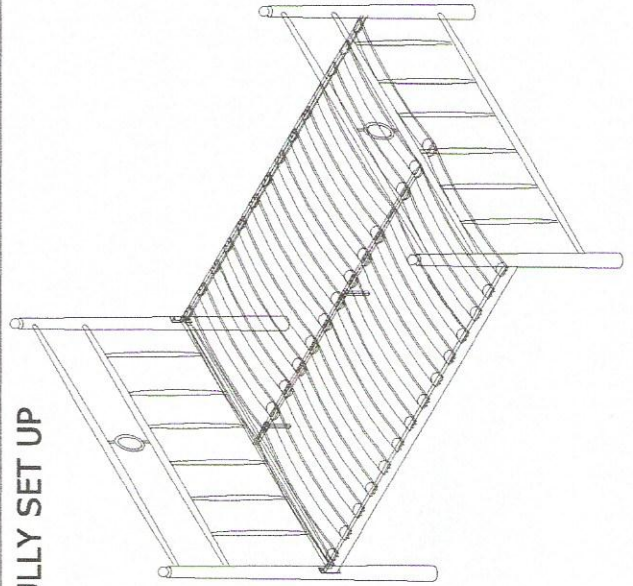

MODEL: TS 1112

ASSEMBLY INSTRUCTION

DESCRIPTION : ESTER DOUBLE BED

PARTS LIST

NO	DESCRIPTION	QTY
1	Headboard	1 pcs
2	Footboard	1 pcs
3	Side Rail	2 pcs
4	End Bar	2 pcs
5	Bendwood slat	22 pcs
6	Middle Support Leg	3 pcs
7	Middle Support	1 pcs
8	End Cap	22 pcs
9	Middle Cap	11 pcs

STEP 1

STEP 2

FULLY SET UP

HARDWARE LIST

NO	DESCRIPTION	QTY
A	JCBC M6 x 20	8 pcs
B	JCBC M6 x 35	14 pcs
C	M6 WASHER	14 pcs
D	M6 HEX NUT	14 pcs
E	ALLEN KEY	1 pcs
F	WRENCH M10	1 pcs
G	1 1/2" ROUND CAP	4 pcs