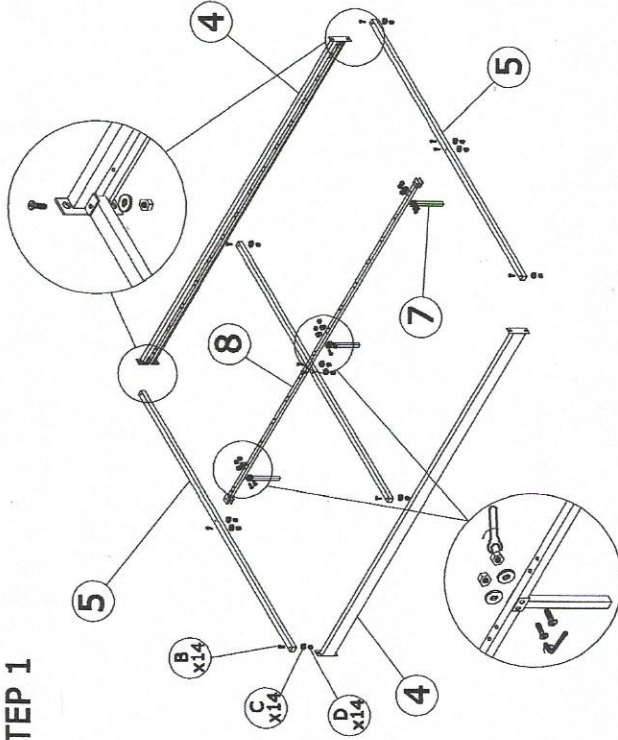

ASSEMBLY INSTRUCTION

MODEL:

DESCRIPTION : TS WESTCOTT QUEEN BED

PARTS LIST

NO	DESCRIPTION	QTY
1	Headboard	1 pcs
2	Footboard	1 pcs
3	Middle Cap	13 pcs
4	Side Rail	2 pcs
5	Cross Bar	3 pcs
6	Bendwood slat	26 pcs
7	Middle Support Leg	3 pcs
8	Middle Support	1 pcs
9	End Cap	26 pcs

STEP 1

STEP 2

FULLY SET UP

HARDWARE LIST

NO	DESCRIPTION	QTY
A	JCBC M6 x 20	8 pcs
B	JCBC M6 x 35	14 pcs
C	M6 WASHER	14 pcs
D	M6 HEX NUT	14 pcs
E	ALLEN KEY	1 pcs
F	WRENCH M10	1 pcs
G	1.5" ROUND CAP	4 pcs