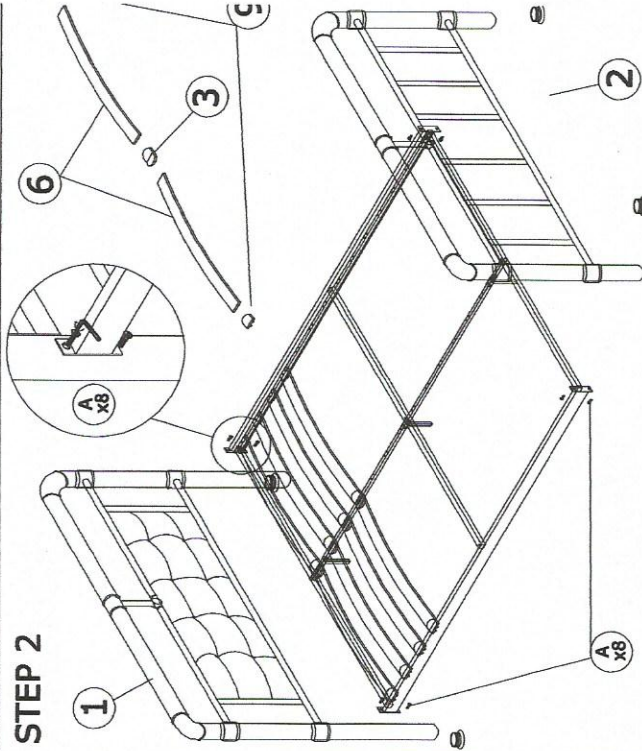

ASSEMBLY INSTRUCTION

MODEL:

DESCRIPTION : TS WESTCOTT QUEEN BED

PARTS LIST

NO	DESCRIPTION	QTY
1	Headboard	1 pcs
2	Footboard	1 pcs
3	Middle Cap	13 pcs
4	Side Rail	2 pcs
5	Cross Bar	3 pcs
6	Bendwood slat	26 pcs
7	Middle Support Leg	3 pcs
8	Middle Support	1 pcs
9	End Cap	26 pcs

STEP 1

STEP 2

FULLY SET UP

HARDWARE LIST

NO	DESCRIPTION	QTY
A	JCBC M6 x 20	8 pcs
B	JCBC M6 x 35	14 pcs
C	M6 WASHER	14 pcs
D	M6 HEX NUT	14 pcs
E	ALLEN KEY	1 pcs
F	WRENCH M10	1 pcs
G	1.5" ROUND CAP	4 pcs