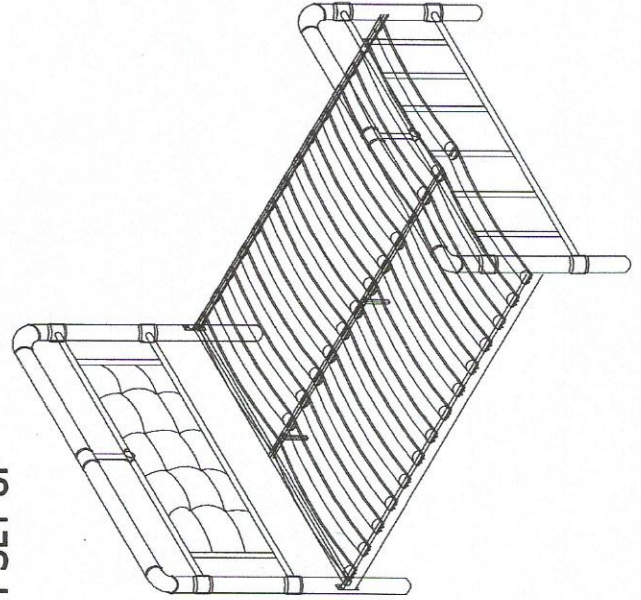

ASSEMBLY INSTRUCTION

MODEL:

DESCRIPTION : TS WESTCOTT QUEEN BED

PARTS LIST

NO	DESCRIPTION	QTY
1	Headboard	1 pcs
2	Footboard	1 pcs
3	Middle Cap	13 pcs
4	Side Rail	2 pcs
5	Cross Bar	3 pcs
6	Bendwood slat	26 pcs
7	Middle Support Leg	3 pcs
8	Middle Support	1 pcs
9	End Cap	26 pcs

STEP 1

STEP 2

FULLY SET UP

HARDWARE LIST

NO	DESCRIPTION	QTY
A	JCBC M6 x 20	8 pcs
B	JCBC M6 x 35	14 pcs
C	M6 WASHER	14 pcs
D	M6 HEX NUT	14 pcs
E	ALLEN KEY	1 pcs
F	WRENCH M10	1 pcs
G	1.5" ROUND CAP	4 pcs