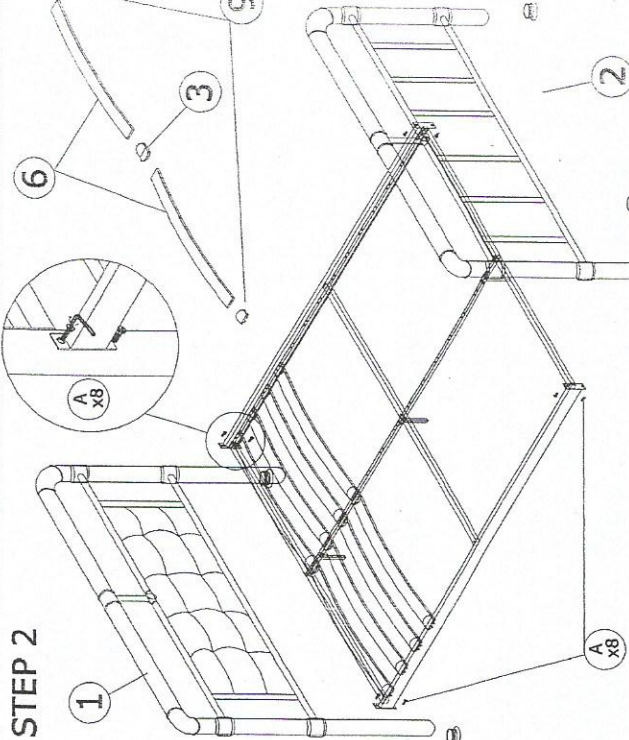

MODEL:

ASSEMBLY INSTRUCTION

DESCRIPTION : TS WESTCOTT FULL BED

PARTS LIST

NO	DESCRIPTION	QTY
1	Headboard	1 pcs
2	Footboard	1 pcs
3	Middle Cap	11 pcs
4	Side Rail	2 pcs
5	Cross Bar	3 pcs
6	Bendwood slat	22 pcs
7	Middle Support Leg	3 pcs
8	Middle Support	1 pcs
9	End Cap	22 pcs

STEP 1

STEP 2

FULLY SET UP

HARDWARE LIST

NO	DESCRIPTION	QTY
A	JCBC M6 x 20	8 pcs
B	JCBC M6 x 35	14 pcs
C	M6 WASHER	14 pcs
D	M6 HEX NUT	14 pcs
E	ALLEN KEY	1 pcs
F	WRENCH M10	1 pcs
G	1.5 " ROUND CAP	4 pcs