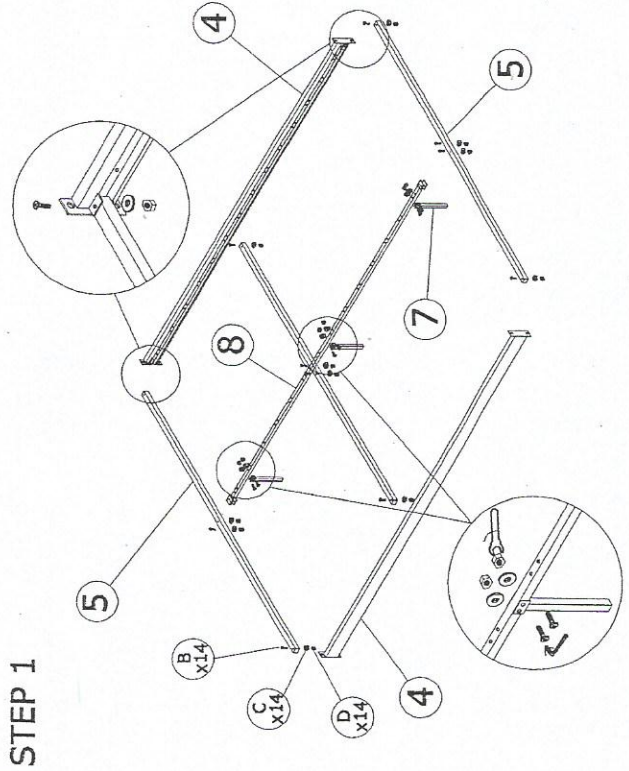

MODEL:

ASSEMBLY INSTRUCTION

DESCRIPTION : TS WESTCOTT FULL BED

PARTS LIST

NO	DESCRIPTION	QTY
1	Headboard	1 pcs
2	Footboard	1 pcs
3	Middle Cap	11 pcs
4	Side Rail	2 pcs
5	Cross Bar	3 pcs
6	Bendwood slat	22 pcs
7	Middle Support Leg	3 pcs
8	Middle Support	1 pcs
9	End Cap	22 pcs

STEP 1

STEP 2

FULLY SET UP

HARDWARE LIST

NO	DESCRIPTION	QTY
A	JCBC M6 x 20	8 pcs
B	JCBC M6 x 35	14 pcs
C	M6 WASHER	14 pcs
D	M6 HEX NUT	14 pcs
E	ALLEN KEY	1 pcs
F	WRENCH M10	1 pcs
G	1.5 " ROUND CAP	4 pcs