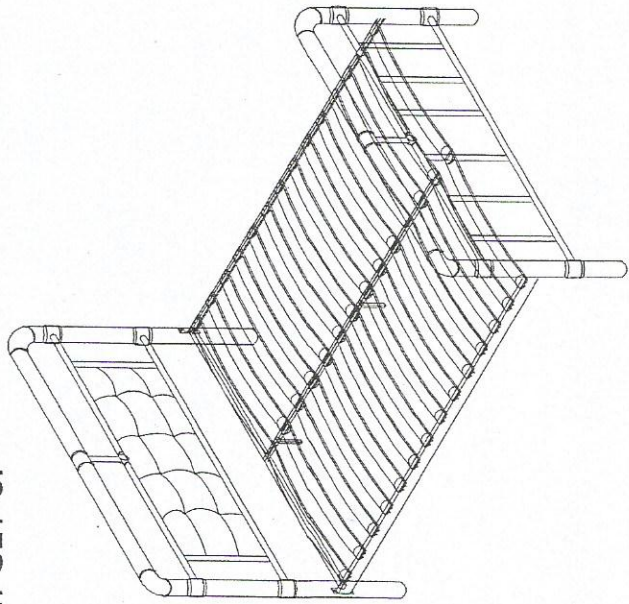

MODEL:

ASSEMBLY INSTRUCTION

DESCRIPTION : TS WESTCOTT FULL BED

PARTS LIST

NO	DESCRIPTION	QTY
1	Headboard	1 pcs
2	Footboard	1 pcs
3	Middle Cap	11 pcs
4	Side Rail	2 pcs
5	Cross Bar	3 pcs
6	Bendwood slat	22 pcs
7	Middle Support Leg	3 pcs
8	Middle Support	1 pcs
9	End Cap	22 pcs

STEP 1

STEP 2

FULLY SET UP

HARDWARE LIST

NO	DESCRIPTION	QTY
A	JCBC M6 x 20	8 pcs
B	JCBC M6 x 35	14 pcs
C	M6 WASHER	14 pcs
D	M6 HEX NUT	14 pcs
E	ALLEN KEY	1 pcs
F	WRENCH M10	1 pcs
G	1.5 " ROUND CAP	4 pcs