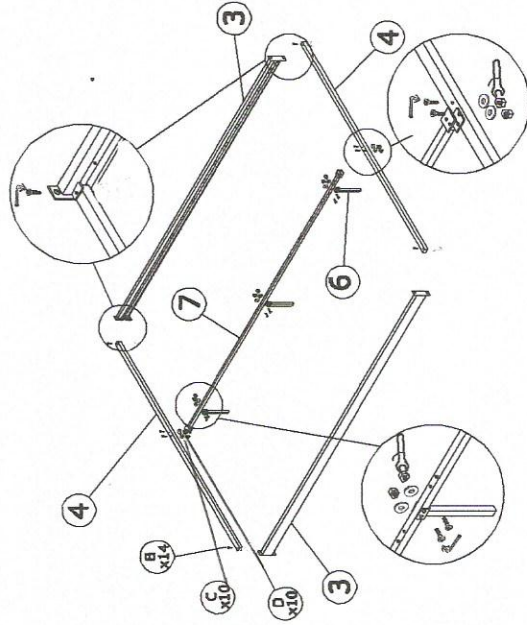

MODEL: TS Sienna Bed

DESCRIPTION: FULL BED

ASSEMBLY INSTRUCTION

PARTS LIST

NO	DESCRIPTION	QTY
1	Headboard	1 pcs
2	Footboard	1 pcs
3	Side Rail	2 pcs
4	End Bar	2 pcs
5	Bendwood slat	22 pcs
6	Middle Support Leg	3 pcs
7	Middle Support	1 pcs
8	End Cap	22 pcs
9	Middle Cap	11 pcs

STEP 1

STEP 2

STEP 3

HARDWARE LIST

NO	DESCRIPTION	QTY
A	JCBC M8 x 30	8 pcs
B	JCBC M6 x 35	14 pcs
C	M6 WASHER	10 pcs
D	M6 HEX NUT	10 pcs
E	ALLEN KEY M4	1 pcs
F	SPANAR M10	1 pcs
G	ALLENKEY M5	1pc

FULLY SET UP