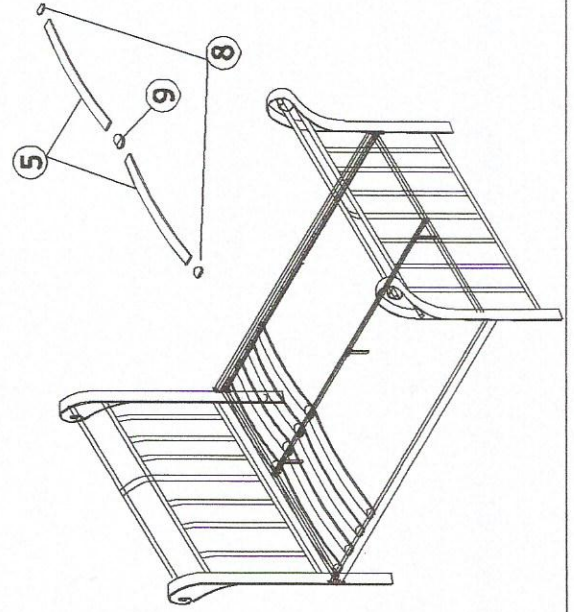

MODEL: TS Sienna Bed

DESCRIPTION: FULL BED

ASSEMBLY INSTRUCTION

PARTS LIST

NO	DESCRIPTION	QTY
1	Headboard	1 pcs
2	Footboard	1 pcs
3	Side Rail	2 pcs
4	End Bar	2 pcs
5	Bendwood slat	22 pcs
6	Middle Support Leg	3 pcs
7	Middle Support	1 pcs
8	End Cap	22 pcs
9	Middle Cap	11 pcs

STEP 1

STEP 2

STEP 3

HARDWARE LIST

NO	DESCRIPTION	QTY
A	JCBC M8 x 30	8 pcs
B	JCBC M6 x 35	14 pcs
C	M6 WASHER	10 pcs
D	M6 HEX NUT	10 pcs
E	ALLEN KEY M4	1 pcs
F	SPANAR M10	1 pcs
G	ALLENKEY M5	1pc

FULLY SET UP