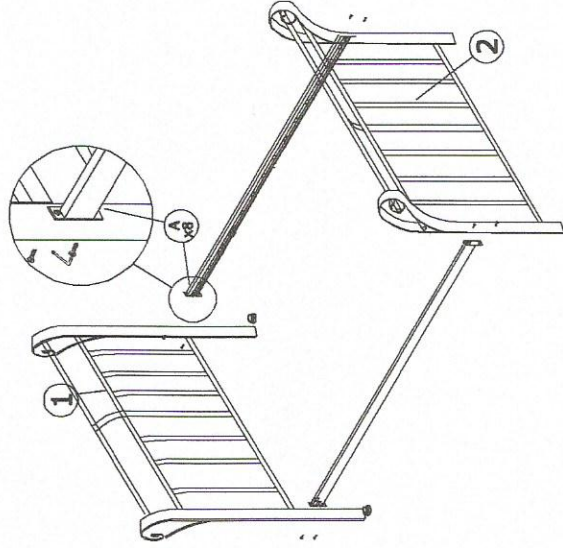

MODEL: TS Sienna Bed

DESCRIPTION: FULL BED

ASSEMBLY INSTRUCTION

PARTS LIST

NO	DESCRIPTION	QTY
1	Headboard	1 pcs
2	Footboard	1 pcs
3	Side Rail	2 pcs
4	End Bar	2 pcs
5	Bendwood slat	22 pcs
6	Middle Support Leg	3 pcs
7	Middle Support	1 pcs
8	End Cap	22 pcs
9	Middle Cap	11 pcs

STEP 1

STEP 2

STEP 3

HARDWARE LIST

NO	DESCRIPTION	QTY
A	JCBC M8 x 30	8 pcs
B	JCBC M6 x 35	14 pcs
C	M6 WASHER	10 pcs
D	M6 HEX NUT	10 pcs
E	ALLEN KEY M4	1 pcs
F	SPANAR M10	1 pcs
G	ALLENKEY M5	1pc

FULLY SET UP