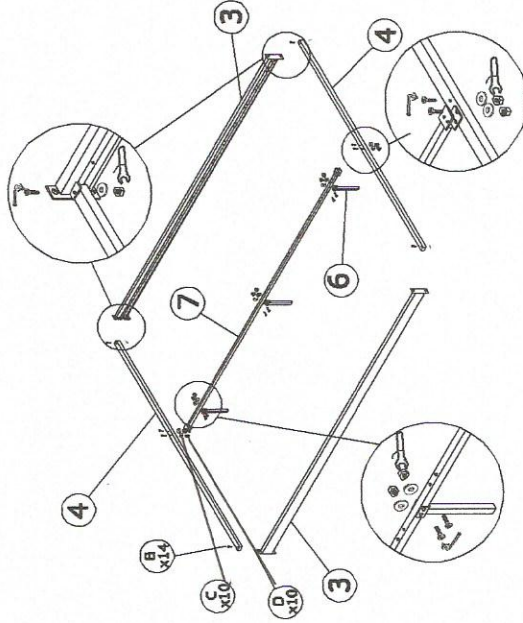

MODEL: TS Scarlett Bed

DESCRIPTION : FULL BED

ASSEMBLY INSTRUCTION

STEP 1

PARTS LIST

NO	DESCRIPTION	QTY
1	Headboard	1 pcs
2	Footboard	1 pcs
3	Side Rail	2 pcs
4	End Bar	2 pcs
5	Bendwood slat	22 pcs
6	Middle Support Leg	3 pcs
7	Middle Support	1 pcs
8	End Cap	22 pcs
9	Middle Cap	11 pcs

STEP 2

STEP 3

HARDWARE LIST

NO	DESCRIPTION	QTY
A	JCBC M6 x 20	6 pcs
B	JCBC M6 x 35	14 pcs
C	M6 WASHER	13 pcs
D	M6 HEX NUT	13 pcs
E	ALLEN KEY	1 pcs
F	SPANAR M10	1 pcs
G	38mm ROUND CAP	4 pcs
H	JCBC M6 x 50	2 pcs