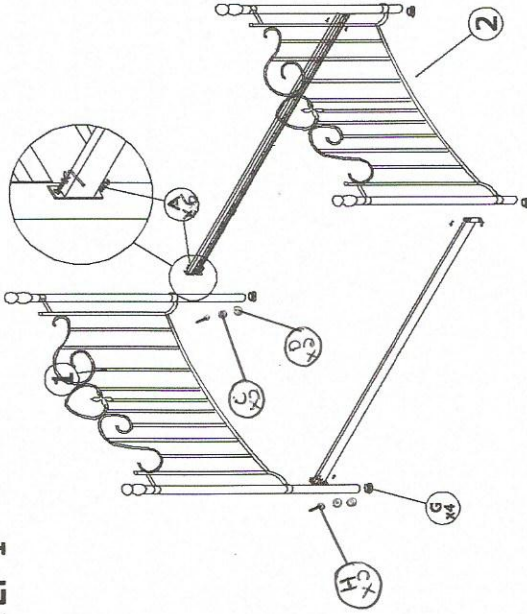

MODEL: TS Scarlett Bed

DESCRIPTION : FULL BED

ASSEMBLY INSTRUCTION

STEP 1

PARTS LIST

NO	DESCRIPTION	QTY
1	Headboard	1 pcs
2	Footboard	1 pcs
3	Side Rail	2 pcs
4	End Bar	2 pcs
5	Bendwood slat	22 pcs
6	Middle Support Leg	3 pcs
7	Middle Support	1 pcs
8	End Cap	22 pcs
9	Middle Cap	11 pcs

STEP 2

STEP 3

HARDWARE LIST

NO	DESCRIPTION	QTY
A	JCBC M6 x 20	6 pcs
B	JCBC M6 x 35	14 pcs
C	M6 WASHER	13 pcs
D	M6 HEX NUT	13 pcs
E	ALLEN KEY	1 pcs
F	SPANAR M10	1 pcs
G	38mm ROUND CAP	4 pcs
H	JCBC M6 x 50	2 pcs