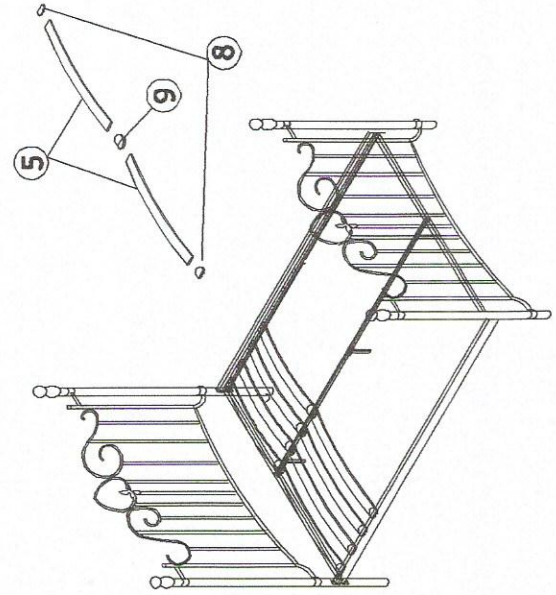

MODEL: TS Scarlett Bed

DESCRIPTION : FULL BED

ASSEMBLY INSTRUCTION

STEP 1

PARTS LIST

NO	DESCRIPTION	QTY
1	Headboard	1 pcs
2	Footboard	1 pcs
3	Side Rail	2 pcs
4	End Bar	2 pcs
5	Bendwood slat	22 pcs
6	Middle Support Leg	3 pcs
7	Middle Support	1 pcs
8	End Cap	22 pcs
9	Middle Cap	11 pcs

STEP 2

STEP 3

HARDWARE LIST

NO	DESCRIPTION	QTY
A	JCBC M6 x 20	6 pcs
B	JCBC M6 x 35	14 pcs
C	M6 WASHER	13 pcs
D	M6 HEX NUT	13 pcs
E	ALLEN KEY	1 pcs
F	SPANAR M10	1 pcs
G	38mm ROUND CAP	4 pcs
H	JCBC M6 x 50	2 pcs