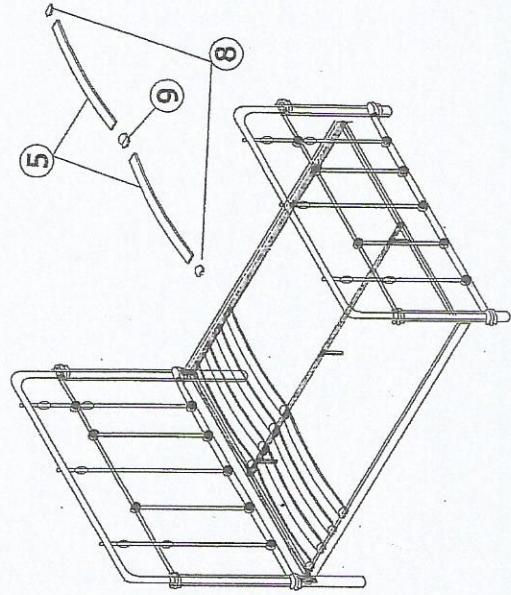

MODEL: TS MIRA

DESCRIPTION : Queen BED

ASSEMBLY INSTRUCTION

PARTS LIST

NO	DESCRIPTION	QTY
1	Headboard	1 pcs
2	Footboard	1 pcs
3	Side Rail	2 pcs
4	End Bar	2 pcs
5	Bendwood slat	26 pcs
6	Middle Support Leg	3 pcs
7	Middle Support	1 pcs
8	End Cap	26 pcs
9	Middle Cap	13 pcs

STEP 1

STEP 2

HARDWARE LIST

NO	DESCRIPTION	QTY
A	JCBC M6 x 20	6 pcs
B	JCBC M6 x 35	14 pcs
C	M6 WASHER	12 pcs
D	M6 HEX NUT	12 pcs
E	ALLEN KEY	1 pcs
F	SPANAR M10	1 pcs
G	38mm ROUND CAP	4 pcs
I	JCBC M6 x 50	2 pcs

STEP 3

FULLY SET UP