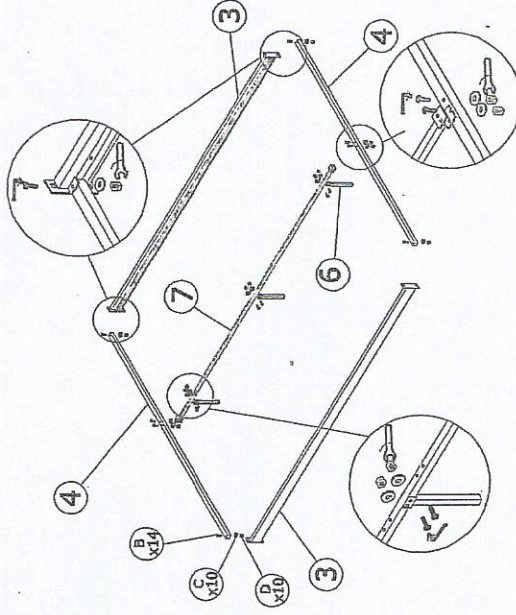

MODEL: TS MIRA

DESCRIPTION : Queen BED

ASSEMBLY INSTRUCTION

PARTS LIST

NO	DESCRIPTION	QTY
1	Headboard	1 pcs
2	Footboard	1 pcs
3	Side Rail	2 pcs
4	End Bar	2 pcs
5	Bendwood slat	26 pcs
6	Middle Support Leg	3 pcs
7	Middle Support	1 pcs
8	End Cap	26 pcs
9	Middle Cap	13 pcs

STEP 1

STEP 2

HARDWARE LIST

NO	DESCRIPTION	QTY
A	JCBC M6 x 20	6 pcs
B	JCBC M6 x 35	14 pcs
C	M6 WASHER	12 pcs
D	M6 HEX NUT	12 pcs
E	ALLEN KEY	1 pcs
F	SPANAR M10	1 pcs
G	38mm ROUND CAP	4 pcs
I	JCBC M6 x 50	2 pcs

STEP 3

FULLY SET UP