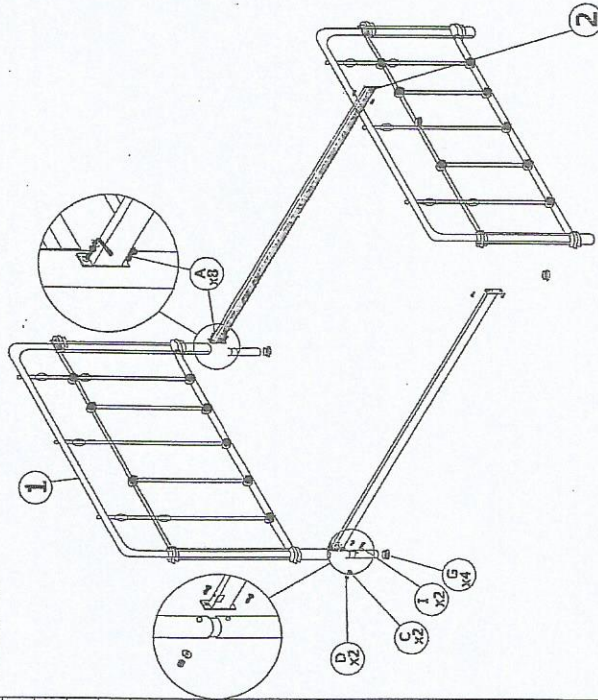

MODEL: TS MIRA

DESCRIPTION : Queen BED

ASSEMBLY INSTRUCTION

PARTS LIST

NO	DESCRIPTION	QTY
1	Headboard	1 pcs
2	Footboard	1 pcs
3	Side Rail	2 pcs
4	End Bar	2 pcs
5	Bendwood slat	26 pcs
6	Middle Support Leg	3 pcs
7	Middle Support	1 pcs
8	End Cap	26 pcs
9	Middle Cap	13 pcs

STEP 1

STEP 2

HARDWARE LIST

NO	DESCRIPTION	QTY
A	JCBC M6 x 20	6 pcs
B	JCBC M6 x 35	14 pcs
C	M6 WASHER	12 pcs
D	M6 HEX NUT	12 pcs
E	ALLEN KEY	1 pcs
F	SPANAR M10	1 pcs
G	38mm ROUND CAP	4 pcs
I	JCBC M6 x 50	2 pcs