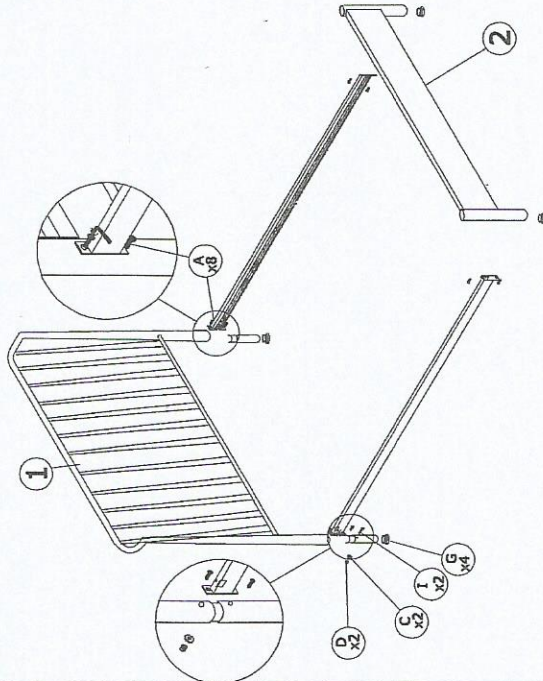

MODEL: TS IRVINE

DESCRIPTION : Queen BED

ASSEMBLY INSTRUCTION

PARTS LIST

NO	DESCRIPTION	QTY
1	Headboard	1 pcs
2	Footboard	1 pcs
3	Side Rail	2 pcs
4	End Bar	2 pcs
5	Bendwood slat	26 pcs
6	Middle Support Leg	3 pcs
7	Middle Support	1 pcs
8	End Cap	26 pcs
9	Middle Cap	13 pcs
10	Centre Bar	1 pcs

STEP 1

STEP 2

HARDWARE LIST

NO	DESCRIPTION	QTY
A	JCBC M6 x 20	6 pcs
B	JCBC M6 x 35	14 pcs
C	M6 WASHER	12 pcs
D	M6 HEX NUT	12 pcs
E	ALLEN KEY	1 pcs
F	SPANER M10	1 pcs
G	38mm ROUND CAP	4 pcs
H	JCBC M6 x 50	2 pcs