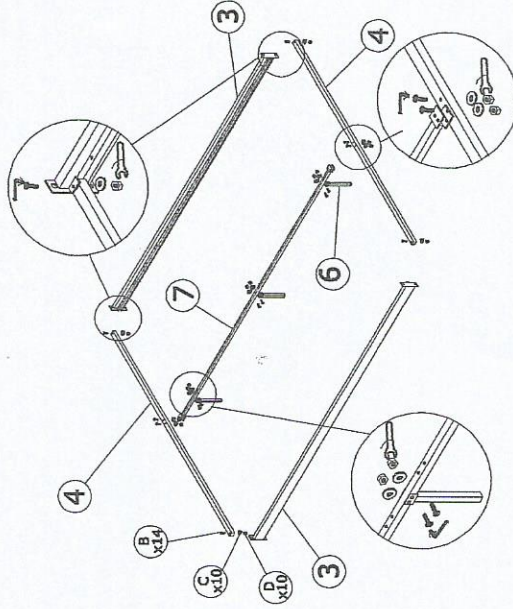

MODEL: TS IRVINE

DESCRIPTION : Queen BED

ASSEMBLY INSTRUCTION

PARTS LIST

NO	DESCRIPTION	QTY
1	Headboard	1 pcs
2	Footboard	1 pcs
3	Side Rail	2 pcs
4	End Bar	2 pcs
5	Bendwood slat	26 pcs
6	Middle Support Leg	3 pcs
7	Middle Support	1 pcs
8	End Cap	26 pcs
9	Middle Cap	13 pcs
10	Centre Bar	1 pcs

STEP 1

STEP 2

HARDWARE LIST

NO	DESCRIPTION	QTY
A	JCBC M6 x 20	6 pcs
B	JCBC M6 x 35	14 pcs
C	M6 WASHER	12 pcs
D	M6 HEX NUT	12 pcs
E	ALLEN KEY	1 pcs
F	SPANER M10	1 pcs
G	38mm ROUND CAP	4 pcs
H	JCBC M6 x 50	2 pcs

STEP 3

FULLY SET UP