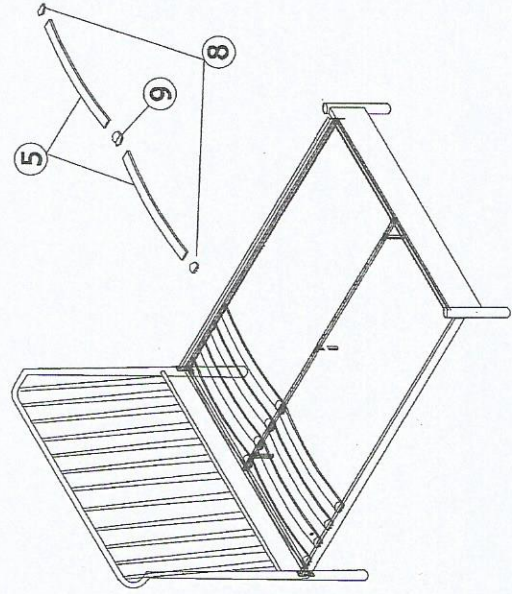

MODEL: TS IRVINE

DESCRIPTION : Queen BED

ASSEMBLY INSTRUCTION

PARTS LIST

NO	DESCRIPTION	QTY
1	Headboard	1 pcs
2	Footboard	1 pcs
3	Side Rail	2 pcs
4	End Bar	2 pcs
5	Bendwood slat	26 pcs
6	Middle Support Leg	3 pcs
7	Middle Support	1 pcs
8	End Cap	26 pcs
9	Middle Cap	13 pcs
10	Centre Bar	1 pcs

STEP 1

STEP 2

HARDWARE LIST

NO	DESCRIPTION	QTY
A	JCBC M6 x 20	6 pcs
B	JCBC M6 x 35	14 pcs
C	M6 WASHER	12 pcs
D	M6 HEX NUT	12 pcs
E	ALLEN KEY	1 pcs
F	SPANER M10	1 pcs
G	38mm ROUND CAP	4 pcs
H	JCBC M6 x 50	2 pcs

STEP 3

FULLY SET UP