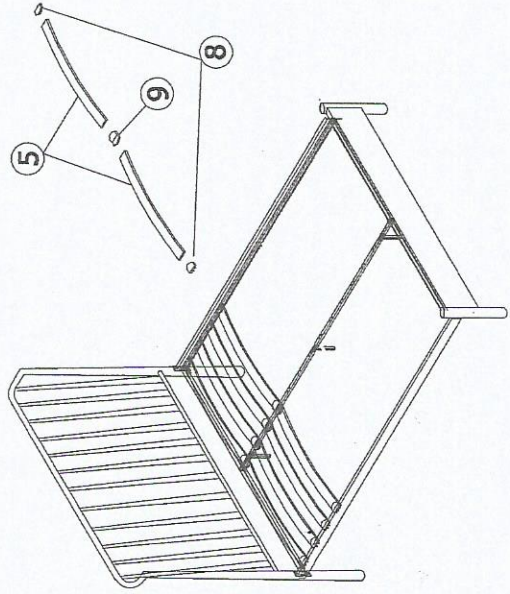

MODEL: TS IRVINE

DESCRIPTION : FULL BED

ASSEMBLY INSTRUCTION

PARTS LIST

NO	DESCRIPTION	QTY
1	Headboard	1 pcs
2	Footboard	1 pcs
3	Side Rail	2 pcs
4	End Bar	2 pcs
5	Bendwood slat	22 pcs
6	Middle Support Leg	3 pcs
7	Middle Support	1 pcs
8	End Cap	22 pcs
9	Middle Cap	11 pcs
10	Centre Bar	1 pcs

STEP 1

STEP 2

HARDWARE LIST

NO	DESCRIPTION	QTY
A	JCBC M6 x 20	6 pcs
B	JCBC M6 x 35	14 pcs
C	M6 WASHER	12 pcs
D	M6 HEX NUT	12 pcs
E	ALLEN KEY	1 pcs
F	SPANER M10	1 pcs
G	38mm ROUND CAP	4 pcs
I	JCBC M6 x 50	2 pcs

STEP 3

FULLY SET UP