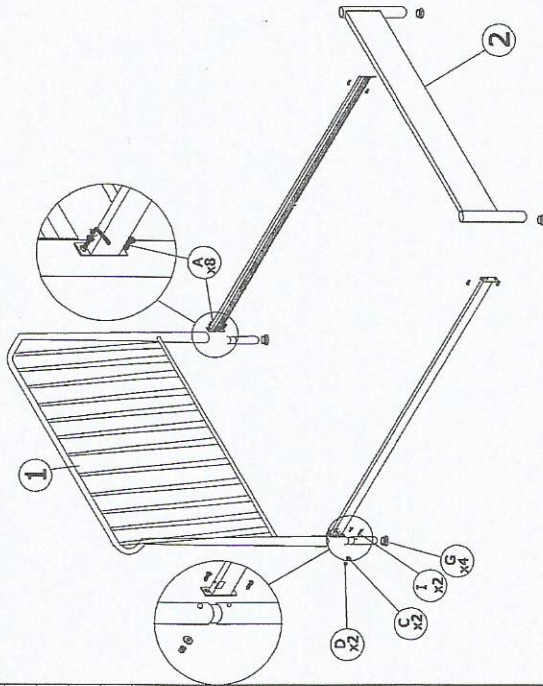

MODEL: TS IRVINE

DESCRIPTION : FULL BED

ASSEMBLY INSTRUCTION

PARTS LIST

NO	DESCRIPTION	QTY
1	Headboard	1 pcs
2	Footboard	1 pcs
3	Side Rail	2 pcs
4	End Bar	2 pcs
5	Bendwood slat	22 pcs
6	Middle Support Leg	3 pcs
7	Middle Support	1 pcs
8	End Cap	22 pcs
9	Middle Cap	11 pcs
10	Centre Bar	1 pcs

STEP 1

STEP 2

HARDWARE LIST

NO	DESCRIPTION	QTY
A	JCBC M6 x 20	6 pcs
B	JCBC M6 x 35	14 pcs
C	M6 WASHER	12 pcs
D	M6 HEX NUT	12 pcs
E	ALLEN KEY	1 pcs
F	SPANER M10	1 pcs
G	38mm ROUND CAP	4 pcs
I	JCBC M6 x 50	2 pcs