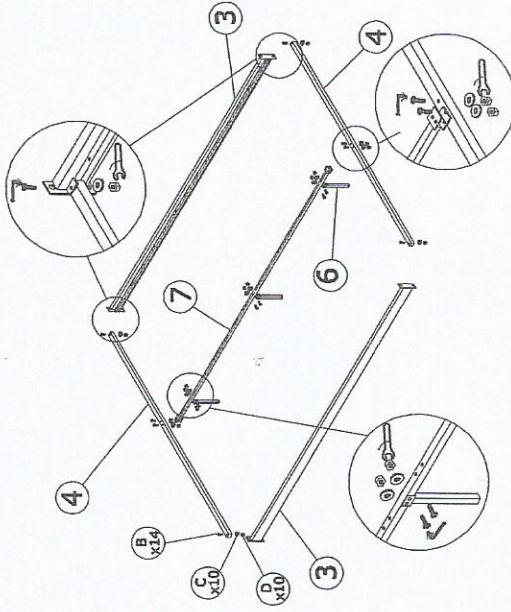

MODEL: TS IRVINE

DESCRIPTION : FULL BED

ASSEMBLY INSTRUCTION

PARTS LIST

NO	DESCRIPTION	QTY
1	Headboard	1 pcs
2	Footboard	1 pcs
3	Side Rail	2 pcs
4	End Bar	2 pcs
5	Bendwood slat	22 pcs
6	Middle Support Leg	3 pcs
7	Middle Support	1 pcs
8	End Cap	22 pcs
9	Middle Cap	11 pcs
10	Centre Bar	1 pcs

STEP 1

STEP 2

HARDWARE LIST

NO	DESCRIPTION	QTY
A	JCBC M6 x 20	6 pcs
B	JCBC M6 x 35	14 pcs
C	M6 WASHER	12 pcs
D	M6 HEX NUT	12 pcs
E	ALLEN KEY	1 pcs
F	SPANER M10	1 pcs
G	38mm ROUND CAP	4 pcs
I	JCBC M6 x 50	2 pcs

STEP 3

FULLY SET UP