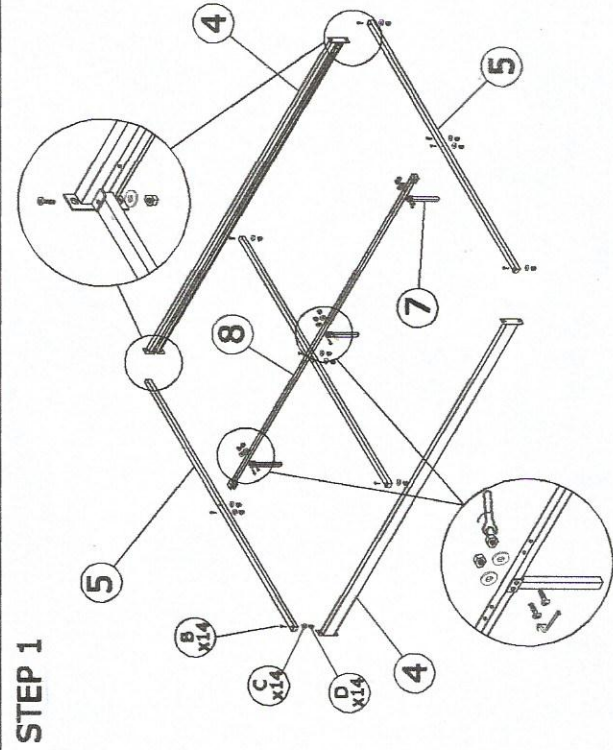

# ASSEMBLY INSTRUCTION

MODEL:

DESCRIPTION : GEORGINE QUEEN BED

## STEP 1

## FULLY SET UP

PARTS LIST		
NO	DESCRIPTION	QTY
1	Headboard	1 pcs
2	Footboard	1 pcs
3	Middle Cap	13 pcs
4	Side Rail	2 pcs
5	Cross Bar	3 pcs
6	Bendwood slat	26 pcs
7	Middle Support Leg	3 pcs
8	Middle Support	1 pcs
9	End Cap	26 pcs

HARDWARE LIST		
NO	DESCRIPTION	QTY
A	JCBC M6 x 20	8 pcs
B	JCBC M6 x 35	14 pcs
C	M6 WASHER	14 pcs
D	M6 HEX NUT	14 pcs
E	ALLEN KEY	1 pcs
F	WRENCH M10	1 pcs
G	1.5" ROUND CAP	4 pcs