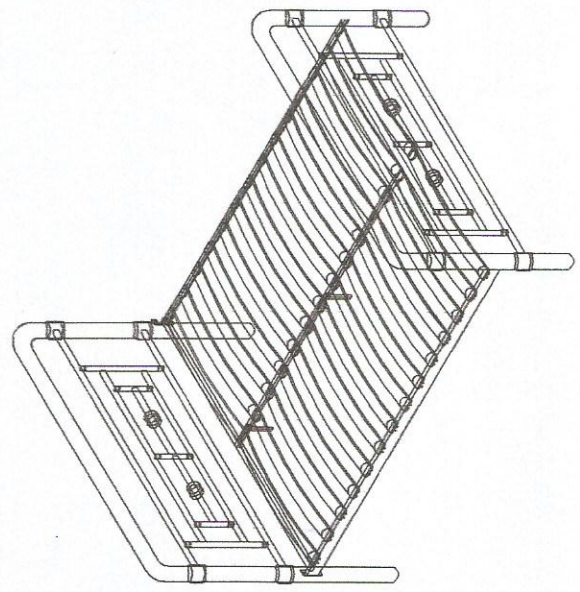

# ASSEMBLY INSTRUCTION

MODEL:

DESCRIPTION : GEORGINE QUEEN BED

## STEP 1

## STEP 2

## FULLY SET UP

PARTS LIST		
NO	DESCRIPTION	QTY
1	Headboard	1 pcs
2	Footboard	1 pcs
3	Middle Cap	13 pcs
4	Side Rail	2 pcs
5	Cross Bar	3 pcs
6	Bendwood slat	26 pcs
7	Middle Support Leg	3 pcs
8	Middle Support	1 pcs
9	End Cap	26 pcs