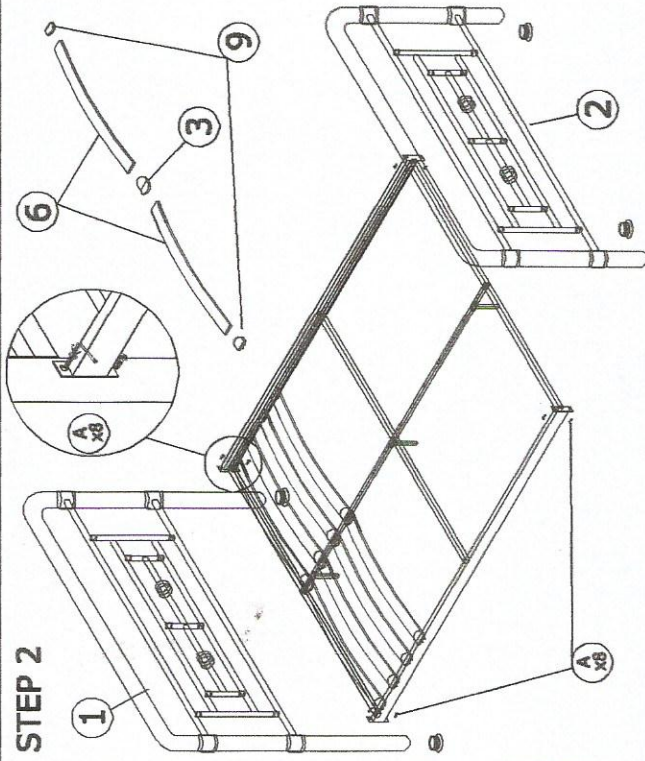

# ASSEMBLY INSTRUCTION

MODEL:

DESCRIPTION : GEORGINE QUEEN BED

## STEP 1

## FULLY SET UP

PARTS LIST		
NO	DESCRIPTION	QTY
1	Headboard	1 pcs
2	Footboard	1 pcs
3	Middle Cap	13 pcs
4	Side Rail	2 pcs
5	Cross Bar	3 pcs
6	Bendwood slat	26 pcs
7	Middle Support Leg	3 pcs
8	Middle Support	1 pcs
9	End Cap	26 pcs