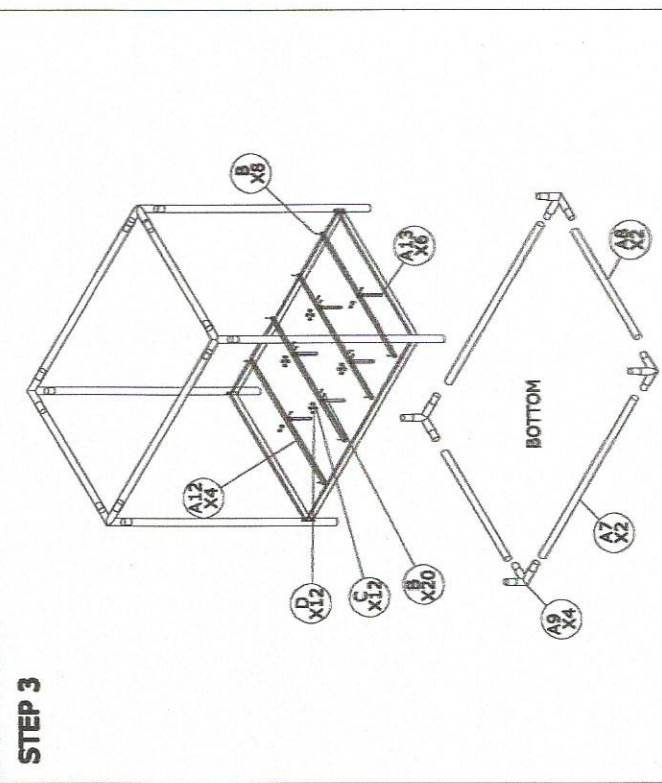

**MODEL: TS EVA**  
**DESCRIPTION : 5FT Queen BED Canopy Bed**  
**ASSEMBLY INSTRUCTION**

**PARTS LIST**

| NO  | DESCRIPTION          | QTY   |
|-----|----------------------|-------|
| A1  | TOP FRONT            | 2 pcs |
| A2  | TOP BACK             | 2 pcs |
| A3  | Corner With Hole (L) | 2 pcs |
| A4  | Corner With Hole (R) | 2 pcs |
| A5  | Post (L)             | 2 pcs |
| A6  | Post (R)             | 2 pcs |
| A7  | Bottom Front         | 2 pcs |
| A8  | Bottom Back          | 2 pcs |
| A9  | Corner Without Hole  | 4 pcs |
| A10 | Bottom Rail          | 2 pcs |
| A11 | Side Rail            | 2 pcs |
| A12 | Middle Bar           | 4 pcs |
| A13 | Center leg           | 6 pcs |

**HARDWARE LIST**

| NO | DESCRIPTION  | QTY    |
|----|--------------|--------|
| A  | JCBC M6 x 20 | 28 pcs |
| B  | JCBC M6 x 35 | 20 pcs |
| C  | M6 WASHER    | 12 pcs |
| D  | M6 HEX NUT   | 12 pcs |
| E  | ALLEN KEY    | 1 pcs  |
| F  | SPANAR M10   | 1 pcs  |