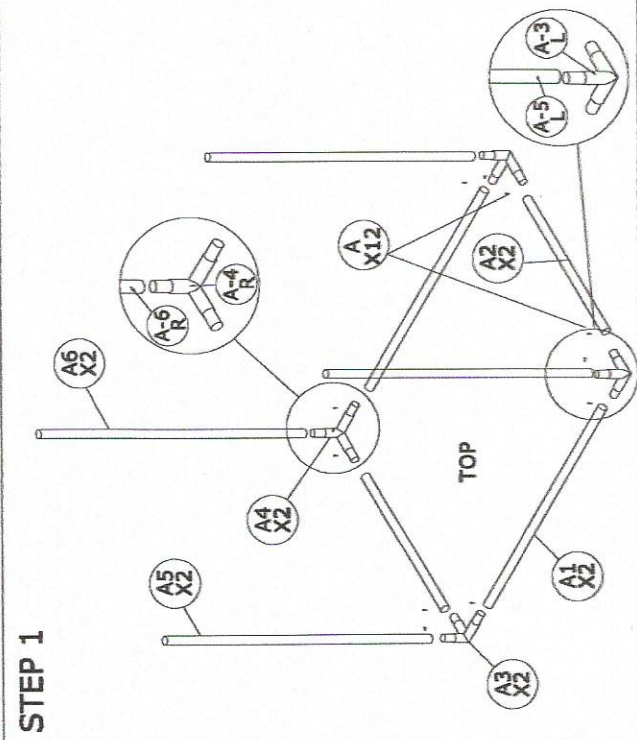

**MODEL: TS EVA**  
**DESCRIPTION : 5FT Queen BED Canopy Bed**  
**ASSEMBLY INSTRUCTION**

**PARTS LIST**

| NO  | DESCRIPTION          | QTY   |
|-----|----------------------|-------|
| A1  | TOP FRONT            | 2 pcs |
| A2  | TOP BACK             | 2 pcs |
| A3  | Corner With Hole (L) | 2 pcs |
| A4  | Corner With Hole (R) | 2 pcs |
| A5  | Post (L)             | 2 pcs |
| A6  | Post (R)             | 2 pcs |
| A7  | Bottom Front         | 2 pcs |
| A8  | Bottom Back          | 2 pcs |
| A9  | Corner Without Hole  | 4 pcs |
| A10 | Bottom Rail          | 2 pcs |
| A11 | Side Rail            | 2 pcs |
| A12 | Middle Bar           | 4 pcs |
| A13 | Center leg           | 6 pcs |

**HARDWARE LIST**

| NO | DESCRIPTION  | QTY    |
|----|--------------|--------|
| A  | JCBC M6 x 20 | 28 pcs |
| B  | JCBC M6 x 35 | 20 pcs |
| C  | M6 WASHER    | 12 pcs |
| D  | M6 HEX NUT   | 12 pcs |
| E  | ALLEN KEY    | 1 pcs  |
| F  | SPANAR M10   | 1 pcs  |