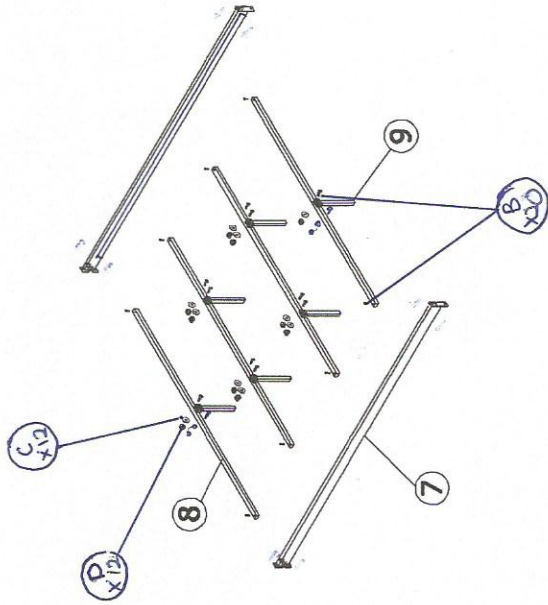

MODEL: TS Eleanor

ASSEMBLY INSTRUCTION

DESCRIPTION : 5FT Queen BED Canopy Bed (grey cushion)

PARTS LIST

NO	DESCRIPTION	QTY
1	Headboard	1 pcs
2	Headboard Post	2 pcs
3	Footboard	1 pcs
4	Footboard Post	2 pcs
5	Top Rail Front	2 pcs
6	Top Rail Side	2 pcs
7	Side Rail	2 pcs
8	MIDDLE BAR	4 pcs
9	CENTER LEG	6 pcs

STEP 1

STEP 2

STEP 3

FULLY SET UP

HARDWARE LIST

NO	DESCRIPTION	QTY
A	JCBC M6 x 20	24 pcs
B	JCBC M6 x 35	20 pcs
C	M6 WASHER	12 pcs
D	M6 HEX NUT	12 pcs
E	ALLEN KEY	1 pcs
F	SPANAR M10	1 pcs
G	1 1/2" SQ CAP	8 pcs