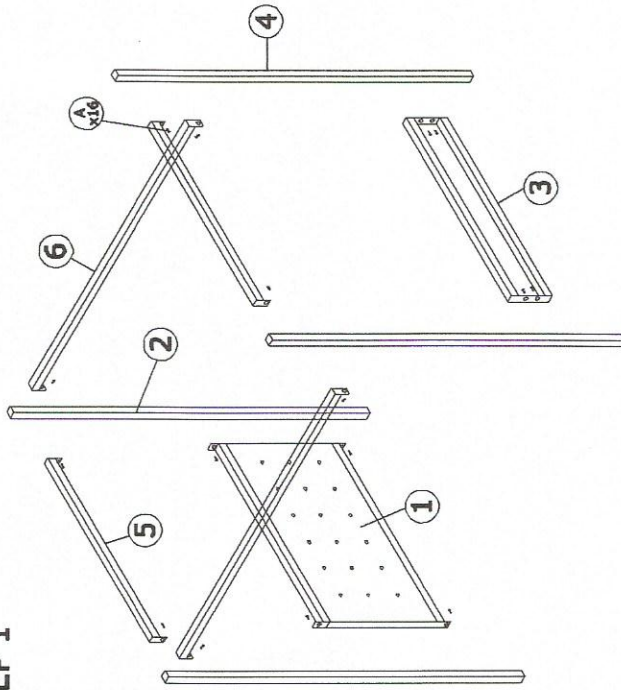

# ASSEMBLY INSTRUCTION

DESCRIPTION : 5FT Queen BED Canopy Bed (grey cushion)

## PARTS LIST

NO	DESCRIPTION	QTY
1	Headboard	1 pcs
2	Headboard Post	2 pcs
3	Footboard	1 pcs
4	Footboard Post	2 pcs
5	Top Rail Front	2 pcs
6	Top Rail Side	2 pcs
7	Side Rail	2 pcs
8	MIDDLE BAR	4 pcs
9	CENTER LEG	6 pcs

## STEP 1