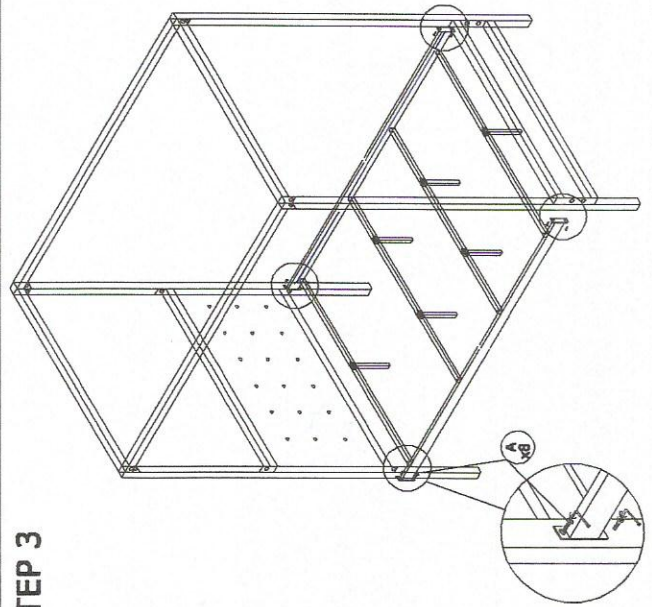

MODEL: TS Eleanor

ASSEMBLY INSTRUCTION

DESCRIPTION : 5FT Queen BED Canopy Bed (grey cushion)

PARTS LIST

NO	DESCRIPTION	QTY
1	Headboard	1 pcs
2	Headboard Post	2 pcs
3	Footboard	1 pcs
4	Footboard Post	2 pcs
5	Top Rail Front	2 pcs
6	Top Rail Side	2 pcs
7	Side Rail	2 pcs
8	MIDDLE BAR	4 pcs
9	CENTER LEG	6 pcs

STEP 1

STEP 2

STEP 3

FULLY SET UP

HARDWARE LIST

NO	DESCRIPTION	QTY
A	JCBC M6 x 20	24 pcs
B	JCBC M6 x 35	20 pcs
C	M6 WASHER	12 pcs
D	M6 HEX NUT	12 pcs
E	ALLEN KEY	1 pcs
F	SPANAR M10	1 pcs
G	1 1/2" SQ CAP	8 pcs