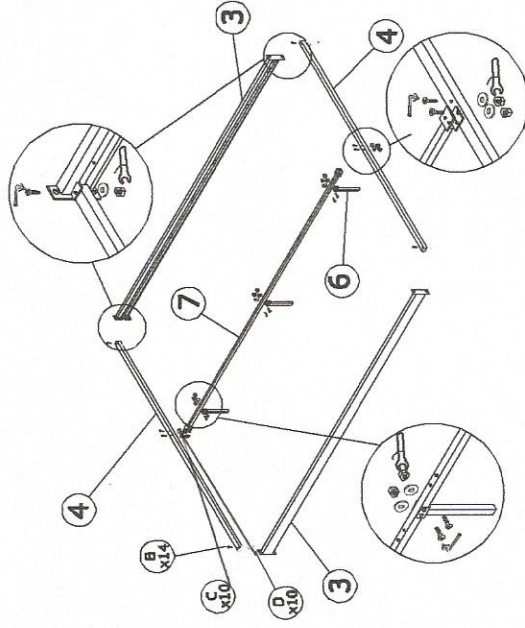

MODEL: TS Darcy Bed

DESCRIPTION : 5FT Queen BED

ASSEMBLY INSTRUCTION

PARTS LIST

NO	DESCRIPTION	QTY
1	Headboard	1 pcs
2	Footboard	1 pcs
3	Side Rail	2 pcs
4	End Bar	2 pcs
5	Bendwood slat	26 pcs
6	Middle Support Leg	3 pcs
7	Middle Support	1 pcs
8	End Cap	26 pcs
9	Middle Cap	13 pcs

STEP 1

STEP 2

STEP 3

FULLY SET UP

HARDWARE LIST

NO	DESCRIPTION	QTY
A	JCBC M6 x 20	8 pcs
B	JCBC M6 x 35	14 pcs
C	M6 WASHER	10 pcs
D	M6 HEX NUT	10 pcs
E	ALLEN KEY	1 pcs
F	SPANER M10	1 pcs
G	38mm ROUND CAP	4 pcs
H	JCBC M6 x 50	2 pcs