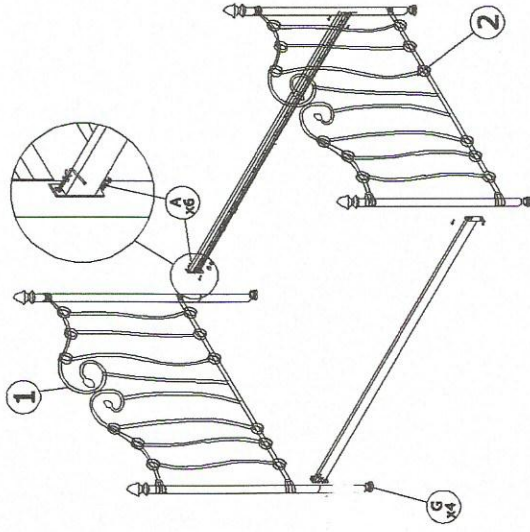

MODEL: TS Darcy Bed

DESCRIPTION : 5FT Queen BED

ASSEMBLY INSTRUCTION

PARTS LIST

NO	DESCRIPTION	QTY
1	Headboard	1 pcs
2	Footboard	1 pcs
3	Side Rail	2 pcs
4	End Bar	2 pcs
5	Bendwood slat	26 pcs
6	Middle Support Leg	3 pcs
7	Middle Support	1 pcs
8	End Cap	26 pcs
9	Middle Cap	13 pcs

STEP 1