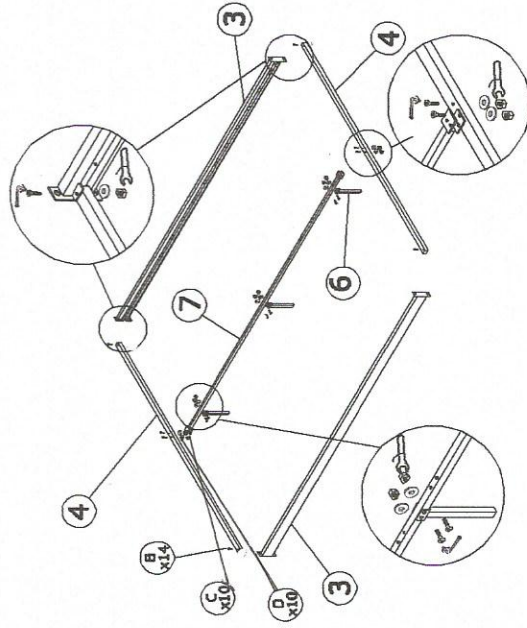

MODEL: TS Darcy Bed

ASSEMBLY INSTRUCTION

DESCRIPTION : FULL-BED

PARTS LIST

NO	DESCRIPTION	QTY
1	Headboard	1 pcs
2	Footboard	1 pcs
3	Side Rail	2 pcs
4	End Bar	2 pcs
5	Bendwood slat	22 pcs
6	Middle Support Leg	3 pcs
7	Middle Support	1 pcs
8	End Cap	22 pcs
9	Middle Cap	11 pcs

STEP 1

STEP 2

STEP 3

HARDWARE LIST

NO	DESCRIPTION	QTY
A	JCBC M6 x 20	8 pcs
B	JCBC M6 x 35	14 pcs
C	M6 WASHER	10 pcs
D	M6 HEX NUT	10 pcs
E	ALLEN KEY	1 pcs
F	SPANAR M10	1 pcs
G	38mm ROUND CAP	4 pcs
H	JCBC M6 x 45	3 pcs

FULLY SET UP