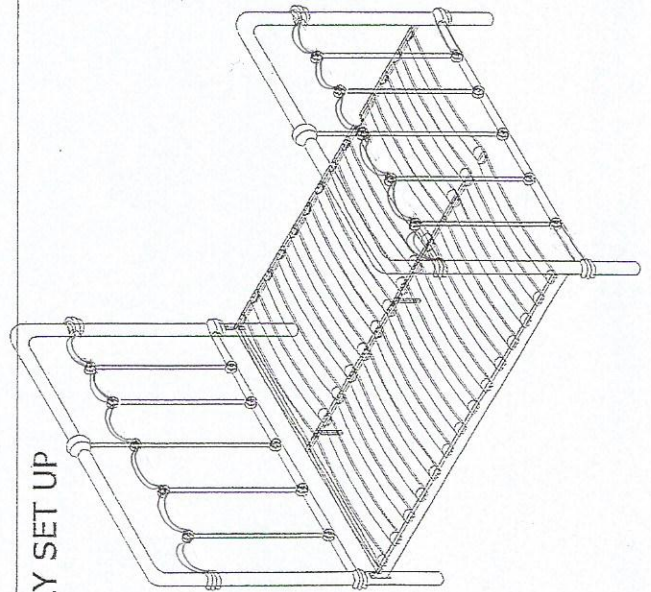

MODEL: TS

ASSEMBLY INSTRUCTION

DESCRIPTION : CELESTE QUEEN BED

PARTS LIST

NO	DESCRIPTION	QTY
1	Headboard	1 pcs
2	Footboard	1 pcs
3	Side Rail	2 pcs
4	End Bar	2 pcs
5	Bendwood slat	26 pcs
6	Middle Support Leg	3 pcs
7	Middle Support	1 pcs
8	End Cap	26 pcs
9	Middle Cap	13 pcs

HARDWARE LIST

NO	DESCRIPTION	QTY
A	JCBC M6 x 20	8 pcs
B	JCBC M6 x 35	14 pcs
C	M6 WASHER	10 pcs
D	M6 HEX NUT	10 pcs
E	ALLEN KEY	1 pcs
F	WRENCH M10	1 pcs
G	1.1/2" ROUND CAP	4 pcs

STEP 1

STEP 2

FULLY SET UP

MODEL:TS

DESCRIPTION : CELESTE FULL BED

ASSEMBLY INSTRUCTION

PARTS LIST

NO	DESCRIPTION	QTY
1	Headboard	1 pcs
2	Footboard	1 pcs
3	Side Rail	2 pcs
4	End Bar	2 pcs
5	Bendwood slat	22 pcs
6	Middle Support Leg	3 pcs
7	Middle Support	1 pcs
8	End Cap	22 pcs
9	Middle Cap	11 pcs