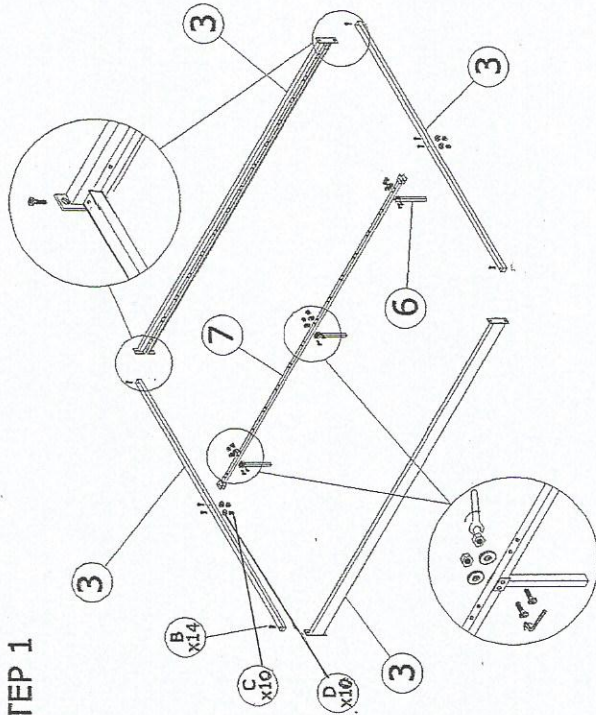

MODEL: TS

ASSEMBLY INSTRUCTION

DESCRIPTION : CELESTE QUEEN BED

PARTS LIST

NO	DESCRIPTION	QTY
1	Headboard	1 pcs
2	Footboard	1 pcs
3	Side Rail	2 pcs
4	End Bar	2 pcs
5	Bendwood slat	26 pcs
6	Middle Support Leg	3 pcs
7	Middle Support	1 pcs
8	End Cap	26 pcs
9	Middle Cap	13 pcs

HARDWARE LIST

NO	DESCRIPTION	QTY
A	JCBC M6 x 20	8 pcs
B	JCBC M6 x 35	14 pcs
C	M6 WASHER	10 pcs
D	M6 HEX NUT	10 pcs
E	ALLEN KEY	1 pcs
F	WRENCH M10	1 pcs
G	1.1/2" ROUND CAP	4 pcs

STEP 1

STEP 2

FULLY SET UP

MODEL:TS

DESCRIPTION : CELESTE FULL BED

ASSEMBLY INSTRUCTION

PARTS LIST

NO	DESCRIPTION	QTY
1	Headboard	1 pcs
2	Footboard	1 pcs
3	Side Rail	2 pcs
4	End Bar	2 pcs
5	Bendwood slat	22 pcs
6	Middle Support Leg	3 pcs
7	Middle Support	1 pcs
8	End Cap	22 pcs
9	Middle Cap	11 pcs

HARDWARE LIST

NO	DESCRIPTION	QTY
A	JCBC M6 x 20	8 pcs
B	JCBC M6 x 35	14 pcs
C	M6 WASHER	10 pcs
D	M6 HEX NUT *	10 pcs
E	ALLEN KEY	1 pcs
F	WRENCH M10	1 pcs
G	1 1/2" ROUND CAP	4 pcs

STEP 1

STEP 2

FULLY SET UP