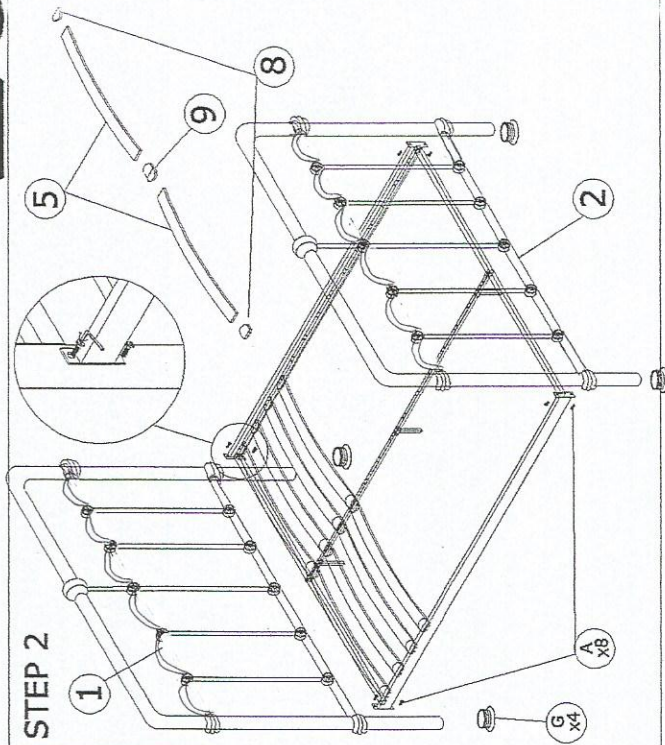

MODEL: TS

ASSEMBLY INSTRUCTION

DESCRIPTION : CELESTE QUEEN BED

PARTS LIST

NO	DESCRIPTION	QTY
1	Headboard	1 pcs
2	Footboard	1 pcs
3	Side Rail	2 pcs
4	End Bar	2 pcs
5	Bendwood slat	26 pcs
6	Middle Support Leg	3 pcs
7	Middle Support	1 pcs
8	End Cap	26 pcs
9	Middle Cap	13 pcs

HARDWARE LIST

NO	DESCRIPTION	QTY
A	JCBC M6 x 20	8 pcs
B	JCBC M6 x 35	14 pcs
C	M6 WASHER	10 pcs
D	M6 HEX NUT	10 pcs
E	ALLEN KEY	1 pcs
F	WRENCH M10	1 pcs
G	1.1/2" ROUND CAP	4 pcs

STEP 1

STEP 2

FULLY SET UP

MODEL:TS

DESCRIPTION : CELESTE FULL BED

ASSEMBLY INSTRUCTION

PARTS LIST

NO	DESCRIPTION	QTY
1	Headboard	1 pcs
2	Footboard	1 pcs
3	Side Rail	2 pcs
4	End Bar	2 pcs
5	Bendwood slat	22 pcs
6	Middle Support Leg	3 pcs
7	Middle Support	1 pcs
8	End Cap	22 pcs
9	Middle Cap	11 pcs

HARDWARE LIST

NO	DESCRIPTION	QTY
A	JCBC M6 x 20	8 pcs
B	JCBC M6 x 35	14 pcs
C	M6 WASHER	10 pcs
D	M6 HEX NUT *	10 pcs
E	ALLEN KEY	1 pcs
F	WRENCH M10	1 pcs
G	1 1/2" ROUND CAP	4 pcs

STEP 1

STEP 2

FULLY SET UP