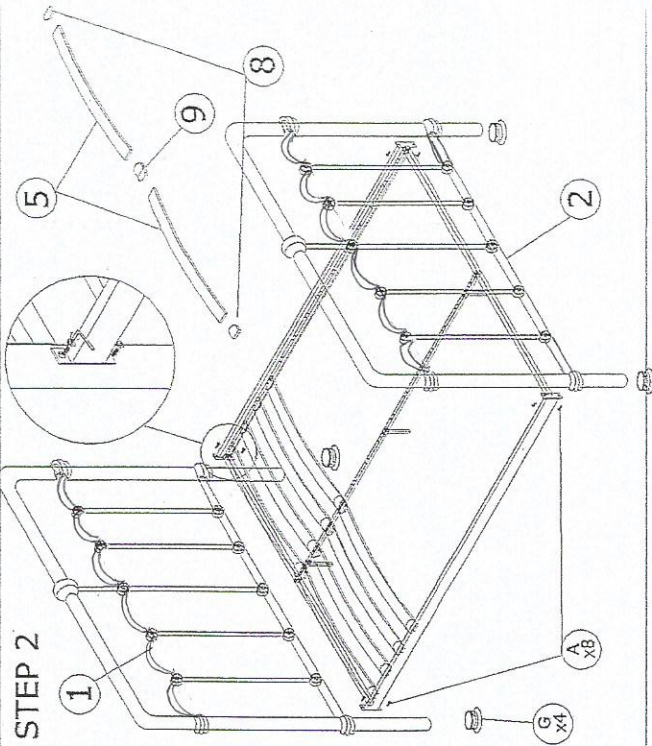

MODEL: TS

ASSEMBLY INSTRUCTION

DESCRIPTION : CELESTE QUEEN BED

PARTS LIST

NO	DESCRIPTION	QTY
1	Headboard	1 pcs
2	Footboard	1 pcs
3	Side Rail	2 pcs
4	End Bar	2 pcs
5	Bendwood slat	26 pcs
6	Middle Support Leg	3 pcs
7	Middle Support	1 pcs
8	End Cap	26 pcs
9	Middle Cap	13 pcs

HARDWARE LIST

NO	DESCRIPTION	QTY
A	JCBC M6 x 20	8 pcs
B	JCBC M6 x 35	14 pcs
C	M6 WASHER	10 pcs
D	M6 HEX NUT	10 pcs
E	ALLEN KEY	1 pcs
F	WRENCH M10	1 pcs
G	1.1/2" ROUND CAP	4 pcs

STEP 1

STEP 2

FULLY SET UP

MODEL:TS

DESCRIPTION : CELESTE FULL BED

ASSEMBLY INSTRUCTION

PARTS LIST

NO	DESCRIPTION	QTY
1	Headboard	1 pcs
2	Footboard	1 pcs
3	Side Rail	2 pcs
4	End Bar	2 pcs
5	Bendwood slat	22 pcs
6	Middle Support Leg	3 pcs
7	Middle Support	1 pcs
8	End Cap	22 pcs
9	Middle Cap	11 pcs

HARDWARE LIST

NO	DESCRIPTION	QTY
A	JCBC M6 x 20	8 pcs
B	JCBC M6 x 35	14 pcs
C	M6 WASHER	10 pcs
D	M6 HEX NUT *	10 pcs
E	ALLEN KEY	1 pcs
F	WRENCH M10	1 pcs
G	1 1/2" ROUND CAP	4 pcs

STEP 1

STEP 2

FULLY SET UP