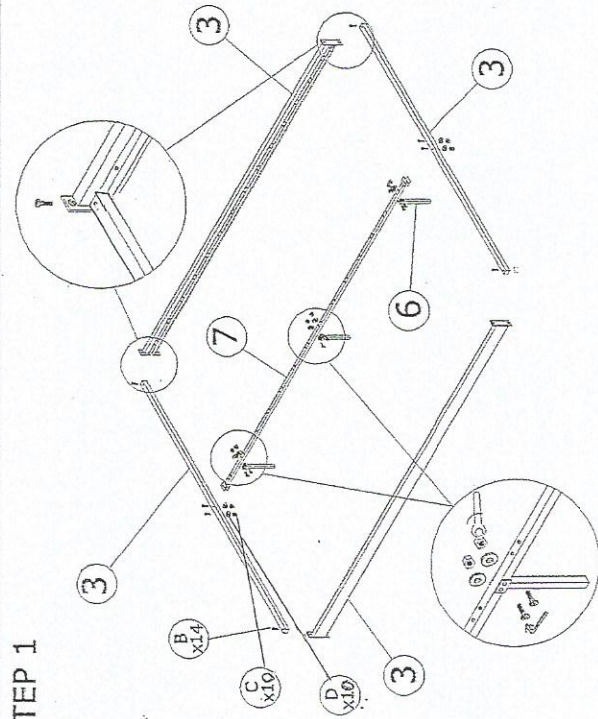

MODEL: TS

ASSEMBLY INSTRUCTION

DESCRIPTION : CELESTE QUEEN BED

PARTS LIST

NO	DESCRIPTION	QTY
1	Headboard	1 pcs
2	Footboard	1 pcs
3	Side Rail	2 pcs
4	End Bar	2 pcs
5	Bendwood slat	26 pcs
6	Middle Support Leg	3 pcs
7	Middle Support	1 pcs
8	End Cap	26 pcs
9	Middle Cap	13 pcs

HARDWARE LIST

NO	DESCRIPTION	QTY
A	JCBC M6 x 20	8 pcs
B	JCBC M6 x 35	14 pcs
C	M6 WASHER	10 pcs
D	M6 HEX NUT	10 pcs
E	ALLEN KEY	1 pcs
F	WRENCH M10	1 pcs
G	1.1/2" ROUND CAP	4 pcs

STEP 1

STEP 2

FULLY SET UP

MODEL:TS

DESCRIPTION : CELESTE FULL BED

ASSEMBLY INSTRUCTION

PARTS LIST

NO	DESCRIPTION	QTY
1	Headboard	1 pcs
2	Footboard	1 pcs
3	Side Rail	2 pcs
4	End Bar	2 pcs
5	Bendwood slat	22 pcs
6	Middle Support Leg	3 pcs
7	Middle Support	1 pcs
8	End Cap	22 pcs
9	Middle Cap	11 pcs

HARDWARE LIST

NO	DESCRIPTION	QTY
A	JCBC M6 x 20	8 pcs
B	JCBC M6 x 35	14 pcs
C	M6 WASHER	10 pcs
D	M6 HEX NUT *	10 pcs
E	ALLEN KEY	1 pcs
F	WRENCH M10	1 pcs
G	1 1/2" ROUND CAP	4 pcs

STEP 1

STEP 2

FULLY SET UP