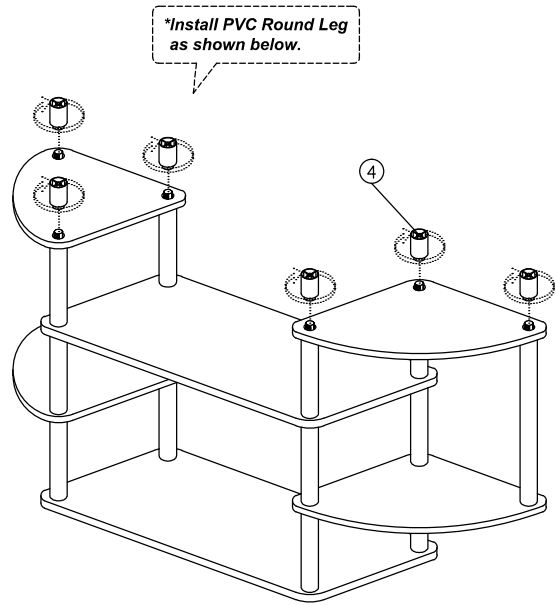

Assembly Instruction

Model : TR - 124

Part List

Hardware List			
No.	SHAPE	DESCRIPTION	Qty.
1		PVC Round Pole Silver 162mm	12Pcs
2		PVC Round Pole Silver 340mm	2Pcs
3		PVC Round Cap Silver	6Pcs
4		PVC Round Leg Silver 40mm	6Pcs

Step 1

Step 2

Step 3

Step 4

Assembly Instruction

Step 5

Step 6

Complete