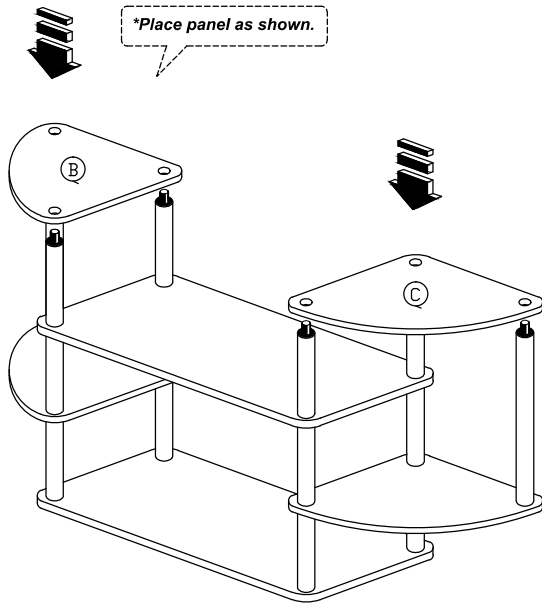

Assembly Instruction

Model : TR - 124

Part List

Hardware List			
No.	SHAPE	DESCRIPTION	Qty.
1		PVC Round Pole Silver 162mm	12Pcs
2		PVC Round Pole Silver 340mm	2Pcs
3		PVC Round Cap Silver	6Pcs
4		PVC Round Leg Silver 40mm	6Pcs

Step 1

Step 2

Step 3

Step 4

Assembly Instruction

Step 5

Step 6

Complete