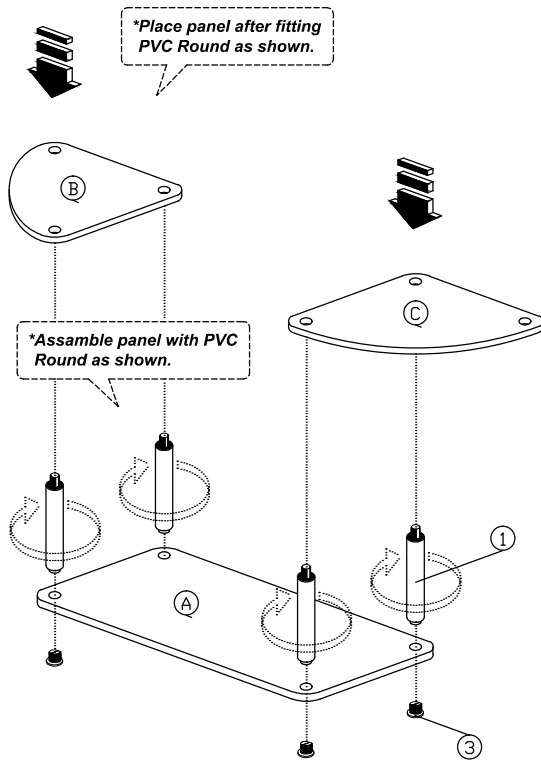

Assembly Instruction

Model : TR - 124

Part List

Hardware List			
No.	SHAPE	DESCRIPTION	Qty.
1		PVC Round Pole Silver 162mm	12Pcs
2		PVC Round Pole Silver 340mm	2Pcs
3		PVC Round Cap Silver	6Pcs
4		PVC Round Leg Silver 40mm	6Pcs

Step 1

Step 2

Step 3

Step 4

Assembly Instruction

Step 5

Step 6

Complete