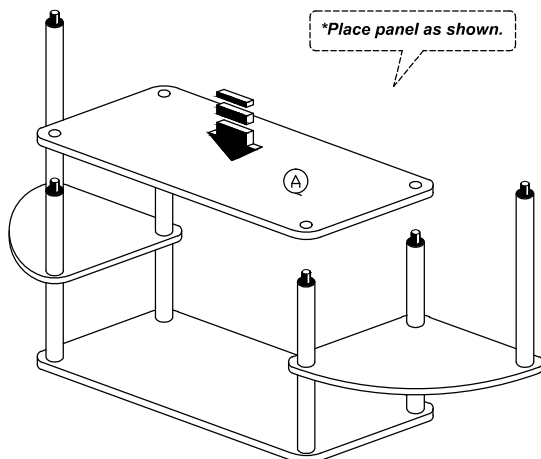

Assembly Instruction

Model : TR - 124

Part List

Hardware List			
No.	SHAPE	DESCRIPTION	Qty.
1		PVC Round Pole Silver 162mm	12Pcs
2		PVC Round Pole Silver 340mm	2Pcs
3		PVC Round Cap Silver	6Pcs
4		PVC Round Leg Silver 40mm	6Pcs

Step 1

Step 2

Step 3

Step 4