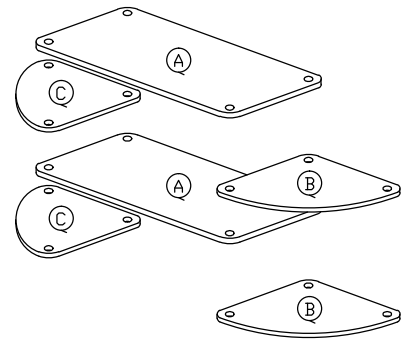

Assembly Instruction

Model : TR - 124

Part List

Hardware List			
No.	SHAPE	DESCRIPTION	Qty.
1		PVC Round Pole Silver 162mm	12Pcs
2		PVC Round Pole Silver 340mm	2Pcs
3		PVC Round Cap Silver	6Pcs
4		PVC Round Leg Silver 40mm	6Pcs

Step 1

Step 2

Step 3

Step 4

Assembly Instruction

Step 5

Step 6

Complete