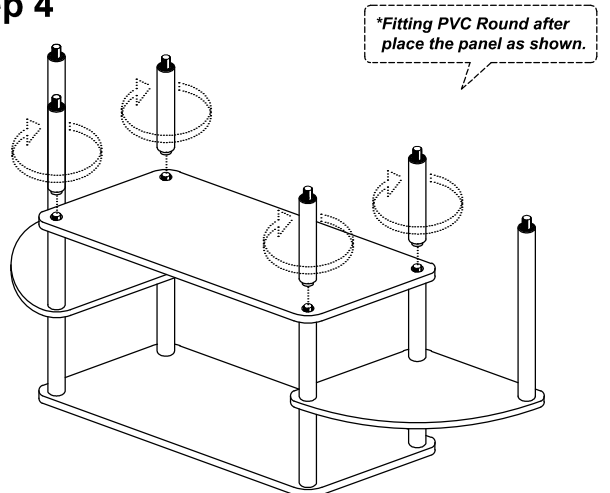

Assembly Instruction

Model : TR - 124

Part List

Hardware List			
No.	SHAPE	DESCRIPTION	Qty.
1		PVC Round Pole Silver 162mm	12Pcs
2		PVC Round Pole Silver 340mm	2Pcs
3		PVC Round Cap Silver	6Pcs
4		PVC Round Leg Silver 40mm	6Pcs

Step 1

Step 2

Step 3

Step 4

Assembly Instruction

Step 5

Step 6

Complete