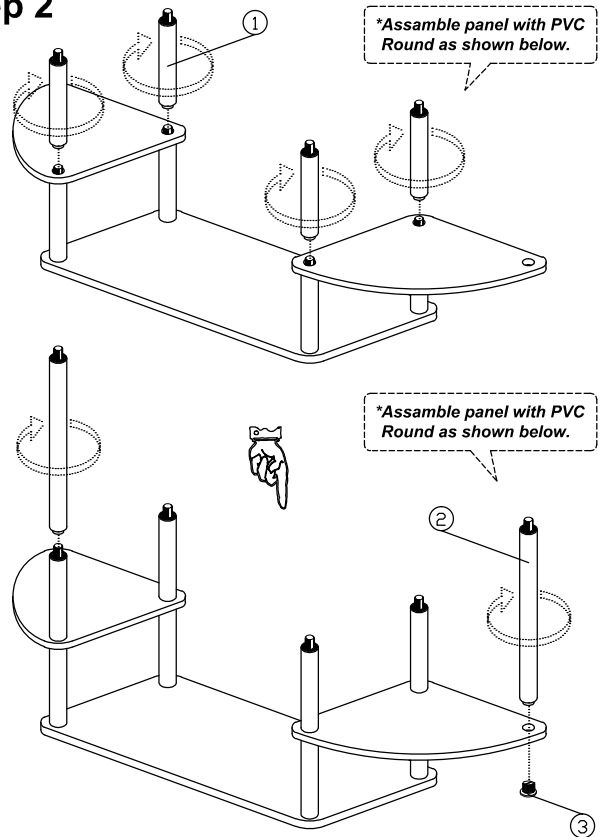

Assembly Instruction

Model : TR - 124

Part List

Hardware List			
No.	SHAPE	DESCRIPTION	Qty.
1		PVC Round Pole Silver 162mm	12Pcs
2		PVC Round Pole Silver 340mm	2Pcs
3		PVC Round Cap Silver	6Pcs
4		PVC Round Leg Silver 40mm	6Pcs

Step 1

Step 2

Step 3

Step 4

Assembly Instruction

Step 5

Step 6

Complete