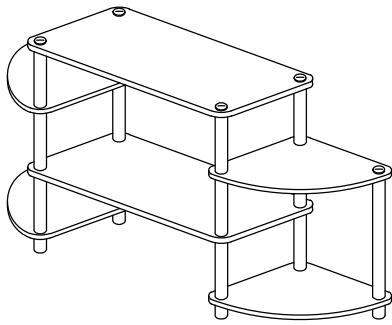

Assembly Instruction

Model : TR - 124

Part List

Hardware List			
No.	SHAPE	DESCRIPTION	Qty.
1		PVC Round Pole Silver 162mm	12Pcs
2		PVC Round Pole Silver 340mm	2Pcs
3		PVC Round Cap Silver	6Pcs
4		PVC Round Leg Silver 40mm	6Pcs