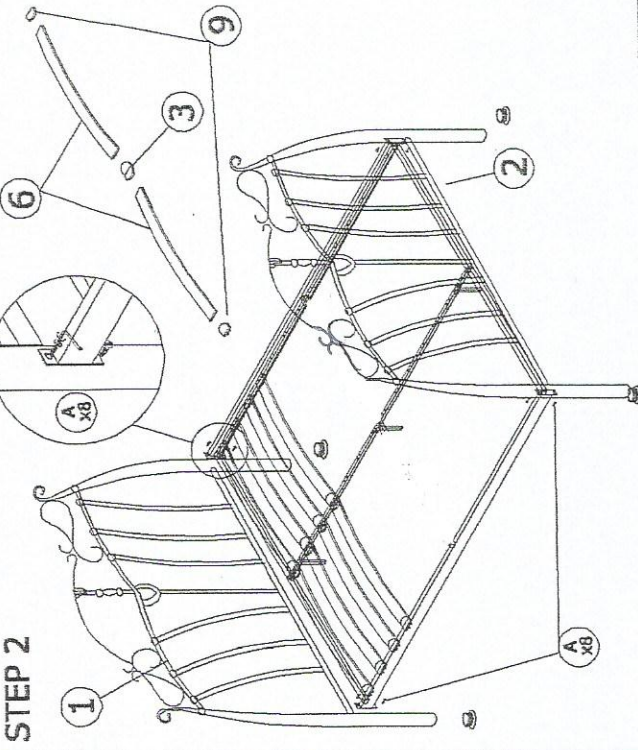

ASSEMBLY INSTRUCTION

MODEL: TS SELENA

DESCRIPTION : SELENA . FULL BED

PARTS LIST

NO	DESCRIPTION	QTY
1	Headboard	1 pcs
2	Footboard	1 pcs
3	Middle Cap	11 pcs
4	Side Rail	2 pcs
5	Cross Bar	2 pcs
6	Bendwood slat	22 pcs
7	Middle Support Leg	3 pcs
8	Middle Support	1 pcs
9	End Cap	22 pcs

STEP 1

STEP 2

FULLY SET UP

HARDWARE LIST

NO	DESCRIPTION	QTY
A	JCBC M6 x 20	8 pcs
B	JCBC M6 x 35	14 pcs
C	M6 WASHER	10 pcs
D	M6 HEX NUT	10 pcs
E	ALLEN KEY	1 pcs
F	WRENCH M10	1 pcs
G	38MM ROUND CAP	4 pcs

MODEL: TS SELENA

ASSEMBLY INSTRUCTION

DESCRIPTION : SELENA QUEEN BED

PARTS LIST

NO	DESCRIPTION	QTY
1	Headboard	1 pcs
2	Footboard	1 pcs
3	Middle Cap	13 pcs
4	Side Rail	2 pcs
5	Cross Bar	2 pcs
6	Bamboo slat	26 pcs
7	Middle Support Leg	3 pcs
8	Middle Support	1 pcs
9	End Cap	26 pcs

STEP 1

STEP 2

HARDWARE LIST

NO	DESCRIPTION	QTY
A	JCBC M6 x 20	8 pcs
B	JCBC M6 x 35	14 pcs
C	M6 WASHER	10 pcs
D	M6 HEX NUT	10 pcs
E	ALLEN KEY	1 pcs
F	WRENCH M10	1 pcs
G	38MM ROUND CAP	4 pcs

FULLY SET UP