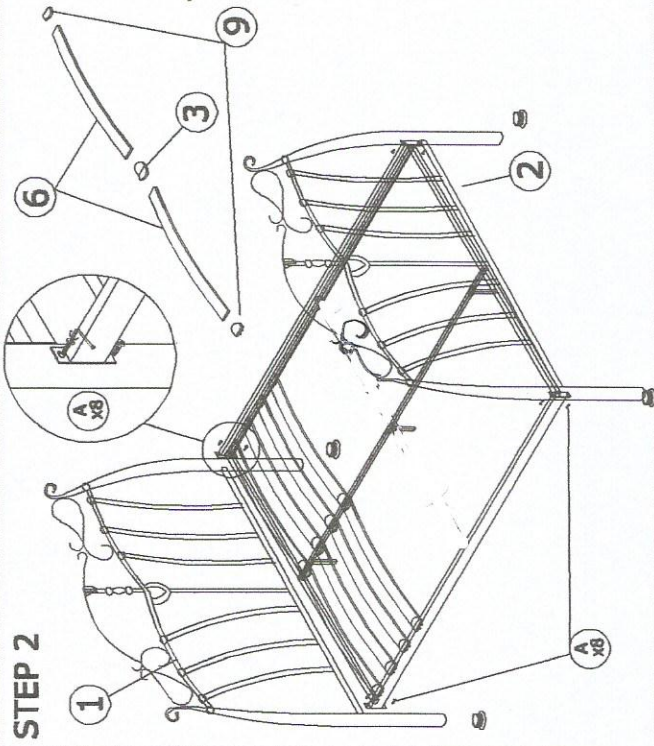

ASSEMBLY INSTRUCTION

MODEL: TS SELENA

DESCRIPTION : SELENA . FULL BED

PARTS LIST

NO	DESCRIPTION	QTY
1	Headboard	1 pcs
2	Footboard	1 pcs
3	Middle Cap	11 pcs
4	Side Rail	2 pcs
5	Cross Bar	2 pcs
6	Bendwood slat	22 pcs
7	Middle Support Leg	3 pcs
8	Middle Support	1 pcs
9	End Cap	22 pcs

STEP 1

STEP 2

FULLY SET UP

HARDWARE LIST

NO	DESCRIPTION	QTY
A	JCBC M6 x 20	8 pcs
B	JCBC M6 x 35	14 pcs
C	M6 WASHER	10 pcs
D	M6 HEX NUT	10 pcs
E	ALLEN KEY	1 pcs
F	WRENCH M10	1 pcs
G	38MM ROUND CAP	4 pcs

MODEL: TS SELENA

ASSEMBLY INSTRUCTION

DESCRIPTION : SELENA QUEEN BED

PARTS LIST

NO	DESCRIPTION	QTY
1	Headboard	1 pcs
2	Footboard	1 pcs
3	Middle Cap	13 pcs
4	Side Rail	2 pcs
5	Cross Bar	2 pcs
6	Bamboo slat	26 pcs
7	Middle Support Leg	3 pcs
8	Middle Support	1 pcs
9	End Cap	26 pcs

STEP 1

STEP 2

HARDWARE LIST

NO	DESCRIPTION	QTY
A	JCBC M6 x 20	8 pcs
B	JCBC M6 x 35	14 pcs
C	M6 WASHER	10 pcs
D	M6 HEX NUT	10 pcs
E	ALLEN KEY	1 pcs
F	WRENCH M10	1 pcs
G	38MM ROUND CAP	4 pcs

FULLY SET UP