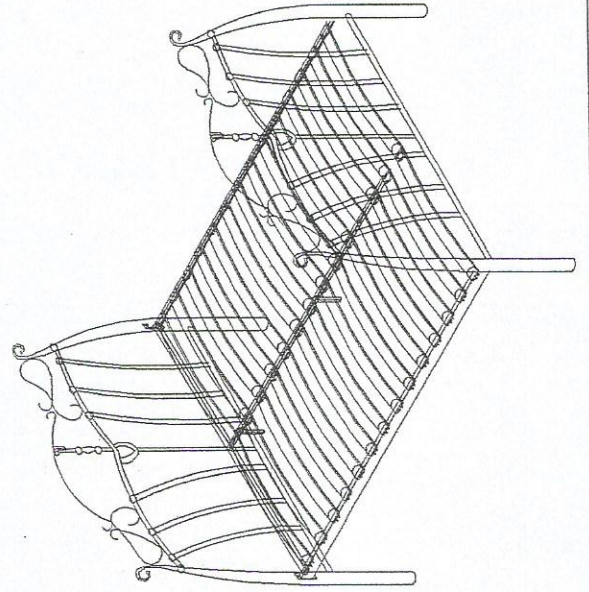

ASSEMBLY INSTRUCTION

MODEL: TS SELENA

DESCRIPTION : SELENA . FULL BED

PARTS LIST

NO	DESCRIPTION	QTY
1	Headboard	1 pcs
2	Footboard	1 pcs
3	Middle Cap	11 pcs
4	Side Rail	2 pcs
5	Cross Bar	2 pcs
6	Bendwood slat	22 pcs
7	Middle Support Leg	3 pcs
8	Middle Support	1 pcs
9	End Cap	22 pcs

STEP 1

STEP 2

FULLY SET UP

HARDWARE LIST

NO	DESCRIPTION	QTY
A	JCBC M6 x 20	8 pcs
B	JCBC M6 x 35	14 pcs
C	M6 WASHER	10 pcs
D	M6 HEX NUT	10 pcs
E	ALLEN KEY	1 pcs
F	WRENCH M10	1 pcs
G	38MM ROUND CAP	4 pcs

MODEL: TS SELENA

ASSEMBLY INSTRUCTION

DESCRIPTION : SELENA QUEEN BED

PARTS LIST

NO	DESCRIPTION	QTY
1	Headboard	1 pcs
2	Footboard	1 pcs
3	Middle Cap	13 pcs
4	Side Rail	2 pcs
5	Cross Bar	2 pcs
6	Bamboo slat	26 pcs
7	Middle Support Leg	3 pcs
8	Middle Support	1 pcs
9	End Cap	26 pcs