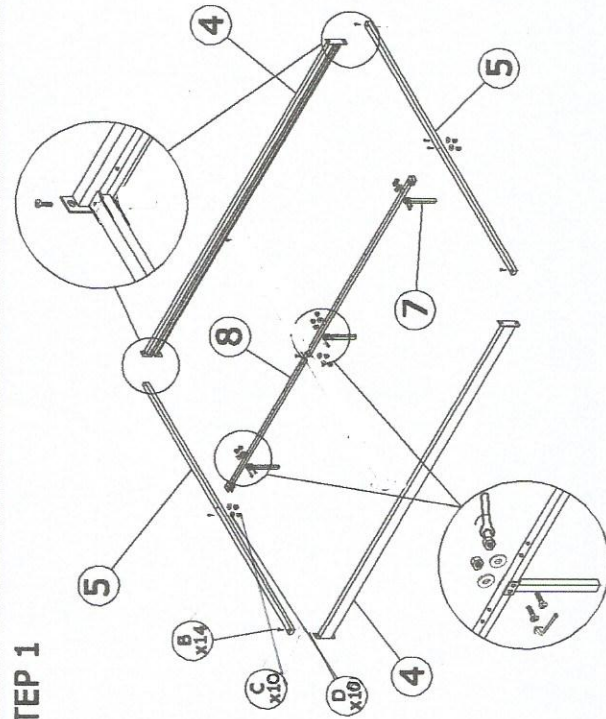

ASSEMBLY INSTRUCTION

MODEL: TS SELENA

DESCRIPTION : SELENA . FULL BED

PARTS LIST

NO	DESCRIPTION	QTY
1	Headboard	1 pcs
2	Footboard	1 pcs
3	Middle Cap	11 pcs
4	Side Rail	2 pcs
5	Cross Bar	2 pcs
6	Bendwood slat	22 pcs
7	Middle Support Leg	3 pcs
8	Middle Support	1 pcs
9	End Cap	22 pcs

STEP 1

STEP 2

FULLY SET UP

HARDWARE LIST

NO	DESCRIPTION	QTY
A	JCBC M6 x 20	8 pcs
B	JCBC M6 x 35	14 pcs
C	M6 WASHER	10 pcs
D	M6 HEX NUT	10 pcs
E	ALLEN KEY	1 pcs
F	WRENCH M10	1 pcs
G	38MM ROUND CAP	4 pcs

MODEL: TS SELENA

ASSEMBLY INSTRUCTION

DESCRIPTION : SELENA QUEEN BED

PARTS LIST

NO	DESCRIPTION	QTY
1	Headboard	1 pcs
2	Footboard	1 pcs
3	Middle Cap	13 pcs
4	Side Rail	2 pcs
5	Cross Bar	2 pcs
6	Bamboo slat	26 pcs
7	Middle Support Leg	3 pcs
8	Middle Support	1 pcs
9	End Cap	26 pcs

STEP 1

STEP 2

HARDWARE LIST

NO	DESCRIPTION	QTY
A	JCBC M6 x 20	8 pcs
B	JCBC M6 x 35	14 pcs
C	M6 WASHER	10 pcs
D	M6 HEX NUT	10 pcs
E	ALLEN KEY	1 pcs
F	WRENCH M10	1 pcs
G	38MM ROUND CAP	4 pcs

FULLY SET UP