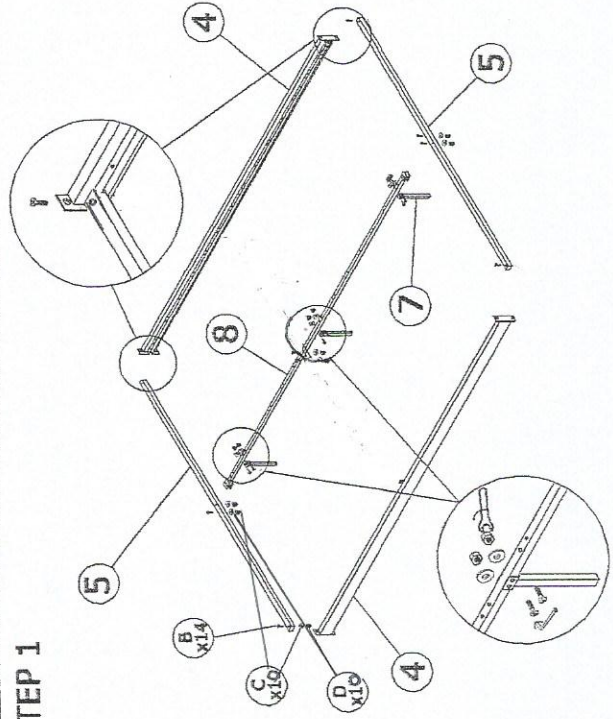

ASSEMBLY INSTRUCTION

MODEL: TS SELENA

DESCRIPTION : SELENA . FULL BED

PARTS LIST

NO	DESCRIPTION	QTY
1	Headboard	1 pcs
2	Footboard	1 pcs
3	Middle Cap	11 pcs
4	Side Rail	2 pcs
5	Cross Bar	2 pcs
6	Bendwood slat	22 pcs
7	Middle Support Leg	3 pcs
8	Middle Support	1 pcs
9	End Cap	22 pcs

STEP 1

STEP 2

FULLY SET UP

HARDWARE LIST

NO	DESCRIPTION	QTY
A	JCBC M6 x 20	8 pcs
B	JCBC M6 x 35	14 pcs
C	M6 WASHER	10 pcs
D	M6 HEX NUT	10 pcs
E	ALLEN KEY	1 pcs
F	WRENCH M10	1 pcs
G	38MM ROUND CAP	4 pcs

MODEL: TS SELENA

ASSEMBLY INSTRUCTION

DESCRIPTION : SELENA QUEEN BED

PARTS LIST

NO	DESCRIPTION	QTY
1	Headboard	1 pcs
2	Footboard	1 pcs
3	Middle Cap	13 pcs
4	Side Rail	2 pcs
5	Cross Bar	2 pcs
6	Bamboo slat	26 pcs
7	Middle Support Leg	3 pcs
8	Middle Support	1 pcs
9	End Cap	26 pcs

STEP 1

STEP 2

HARDWARE LIST

NO	DESCRIPTION	QTY
A	JCBC M6 x 20	8 pcs
B	JCBC M6 x 35	14 pcs
C	M6 WASHER	10 pcs
D	M6 HEX NUT	10 pcs
E	ALLEN KEY	1 pcs
F	WRENCH M10	1 pcs
G	38MM ROUND CAP	4 pcs

FULLY SET UP