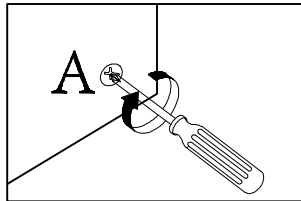

Hardware List

A x 24 PCS	B x 24 PCS	C x 26 PCS
 Big Camlock	 Long Camlock Bolt	 Wooden dowel Ø6X30mm
D x 40 PCS	E x 2 PCS	F x 2 PCS
 Screw Ø3X25mm	 Screw Ø4X25mm	 Handle Bolt
G x 2 PCS		
 Metal Handle Ø4X18mm		