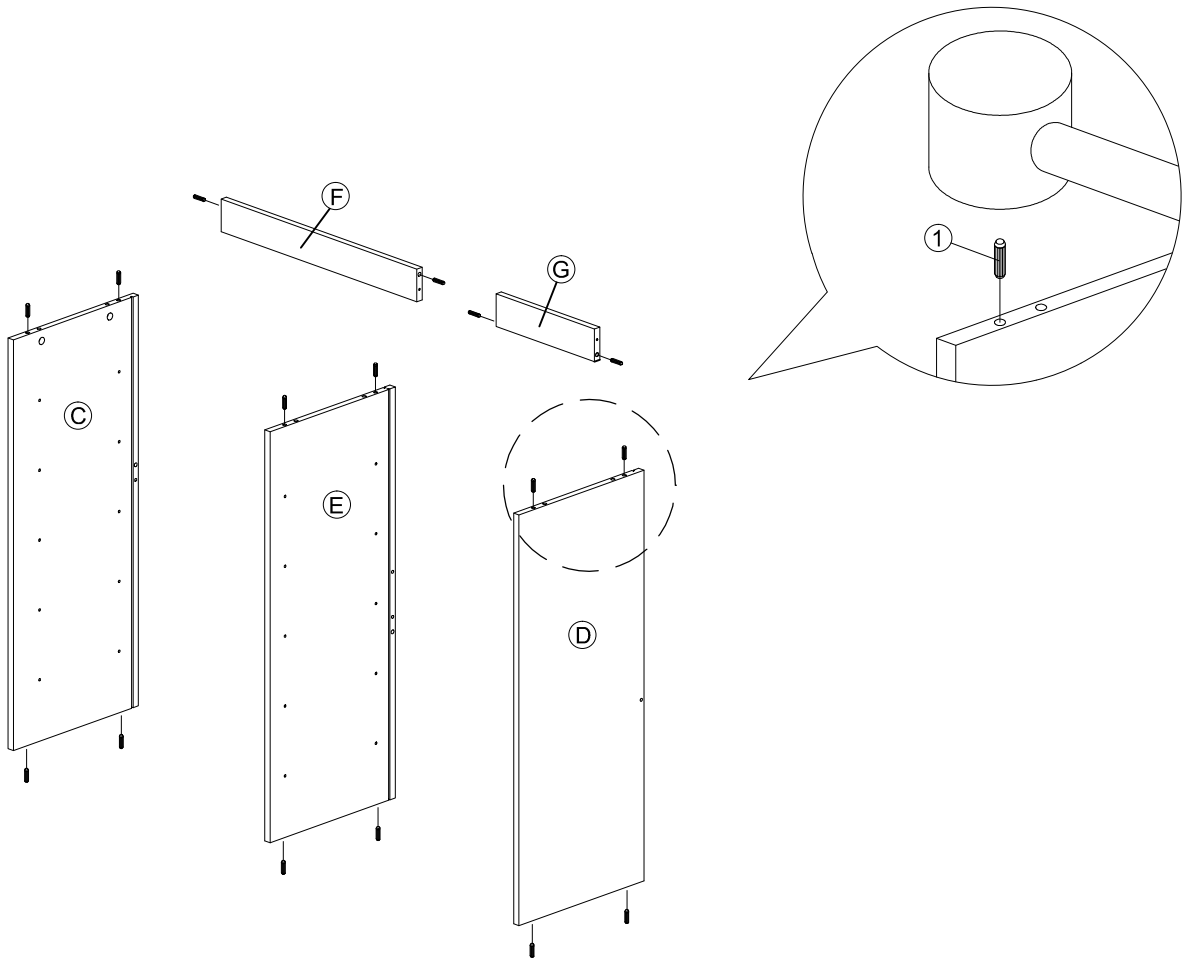

Assembly Instruction

Hardware List

No.	SHAPE	DESCRIPTION	Qty.
1		8x25mm Wood Dowel	16Pcs
2		15MM Myfix Minifix	6Sets
3		M3x16mm Screw	12Pcs
4		M5x38mm Screw	10Pcs
5		M3.5x15mm Screw	15Pcs
6		Shelf Support	40Pcs
7		15mm Minifix Cap	6Pcs
8		Screw Cap	2Pcs
9		Door Support Metal	4Pcs

10		Brown Magnet 2 Pin Flat Head Tapping Screw M6x10mm ZB	4Sets
11		Z Bracket (Big)	6Pcs
12		PVC Sofa leg (H70mm)	5Pcs

Dowel / Cam - Lock Installation

STEP 1