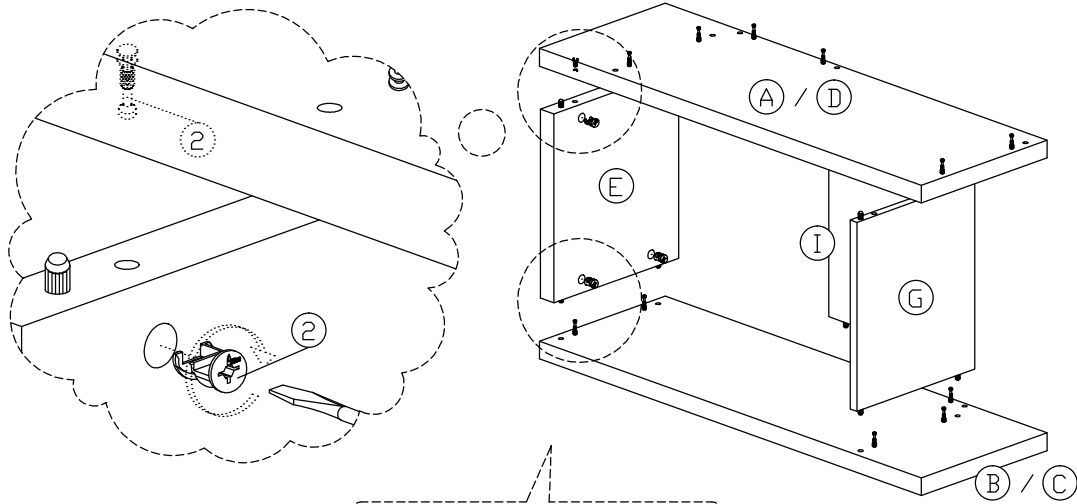

Assembly Instruction

Model : WI6479

Part List

Hardware List			
No.	SHAPE	DESCRIPTION	Qty.
1		8x25mm Wood Dowel	60Pcs
2		15MM Titus Mini Fix	60Sets
3		15mm Minifix Cap	40Pcs
4		15mm Minifix Cap	20Pcs
5		Nail Leg	6Pcs

Assembly Instruction

Step 1

**Install 32pcs Wood Dowel into all panels as shown.*

Step 2

**Install 60pcs minifix bolt to all panels as shown.*

Assembly Instruction

Step 3

**Assemble top panel, secure with Minifix as shown above.*

Step 4

**Assemble top panel, secure with Minifix as shown above.*

Assembly Instruction

Step 5

Step 6