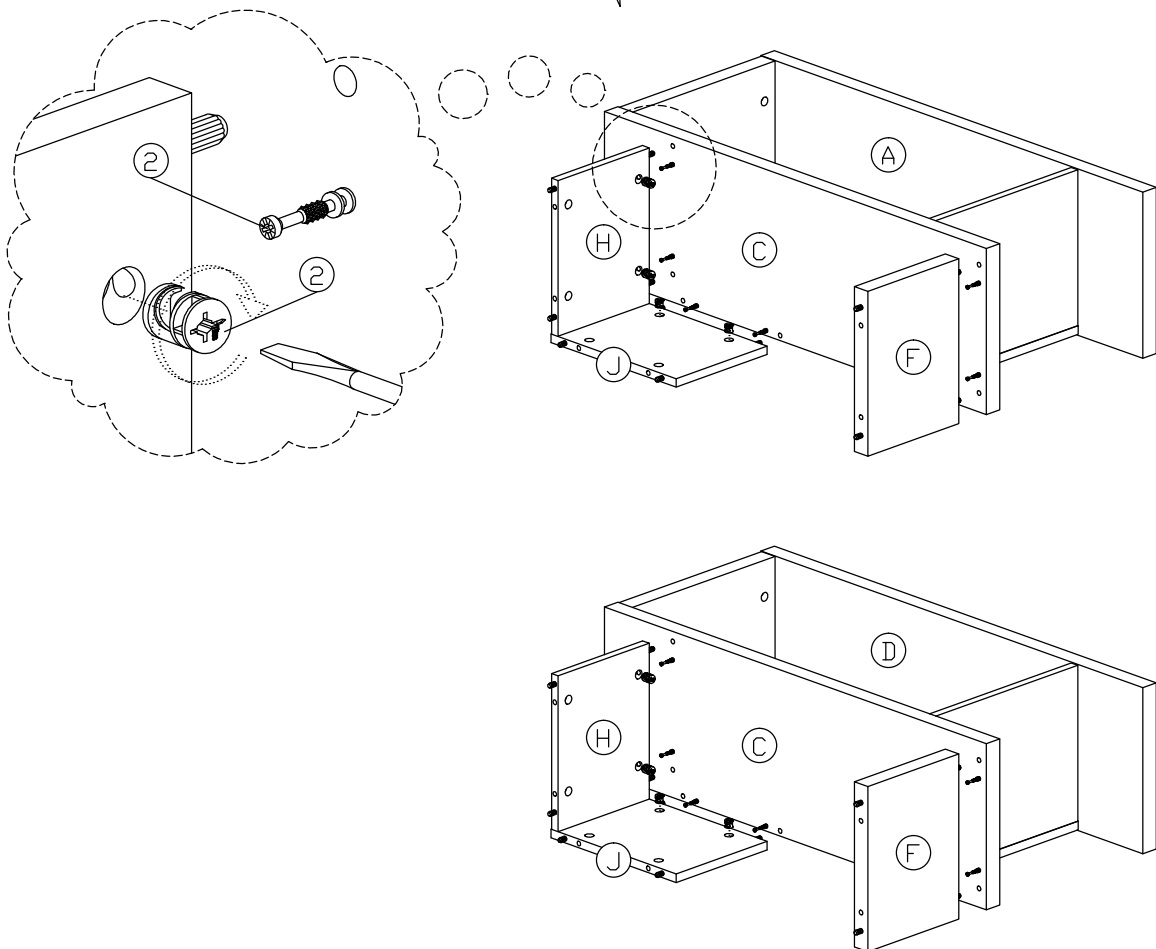

Assembly Instruction

Model : WI6479

Part List

Hardware List			
No.	SHAPE	DESCRIPTION	Qty.
1		8x25mm Wood Dowel	60Pcs
2		15MM Titus Mini Fix	60Sets
3		15mm Minifix Cap	40Pcs
4		15mm Minifix Cap	20Pcs
5		Nail Leg	6Pcs

Assembly Instruction

Step 1

**Install 32pcs Wood Dowel into all panels as shown.*

Step 2

**Install 60pcs minifix bolt to all panels as shown.*

Assembly Instruction

Step 3

**Assemble top panel, secure with Minifix as shown above.*

Step 4

**Assemble top panel, secure with Minifix as shown above.*

Assembly Instruction

Step 5

Step 6