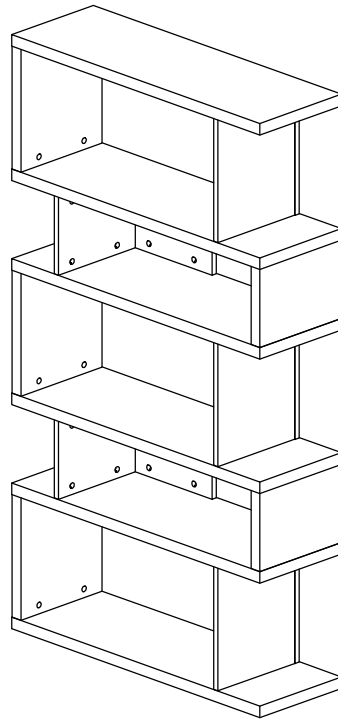

Assembly Instruction

Model : WI6479

Part List

Hardware List			
No.	SHAPE	DESCRIPTION	Qty.
1		8x25mm Wood Dowel	60Pcs
2		15MM Titus Mini Fix	60Sets
3		15mm Minifix Cap	40Pcs
4		15mm Minifix Cap	20Pcs
5		Nail Leg	6Pcs

Assembly Instruction

Step 1

**Install 32pcs Wood Dowel into all panels as shown.*

Step 2

**Install 60pcs minifix bolt to all panels as shown.*

Assembly Instruction

Step 3

**Assemble top panel, secure with Minifix as shown above.*

Step 4

**Assemble top panel, secure with Minifix as shown above.*

Assembly Instruction

Step 5

Step 6