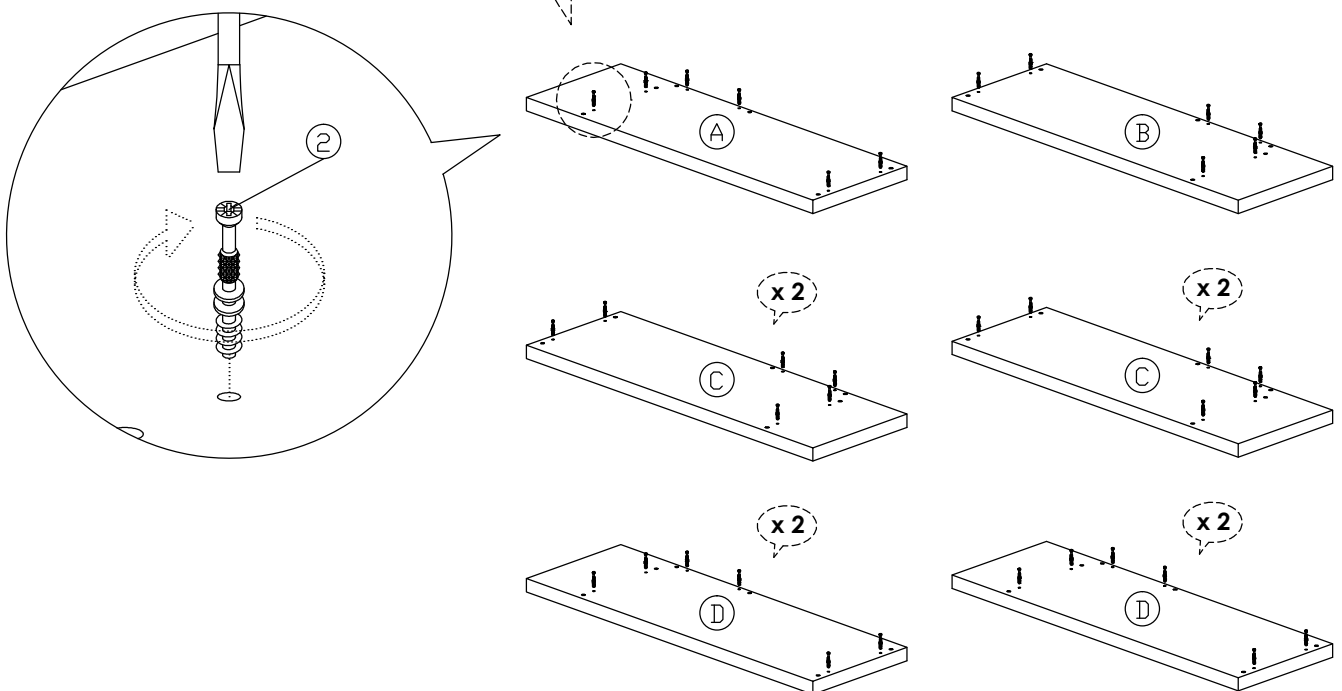

Assembly Instruction

Model : WI6479

Part List

Hardware List			
No.	SHAPE	DESCRIPTION	Qty.
1		8x25mm Wood Dowel	60Pcs
2		15MM Titus Mini Fix	60Sets
3		15mm Minifix Cap	40Pcs
4		15mm Minifix Cap	20Pcs
5		Nail Leg	6Pcs

Assembly Instruction

Step 1

**Install 32pcs Wood Dowel into all panels as shown.*

Step 2

**Install 60pcs minifix bolt to all panels as shown.*

Assembly Instruction

Step 3

**Assemble top panel, secure with Minifix as shown above.*

Step 4

**Assemble top panel, secure with Minifix as shown above.*

Assembly Instruction

Step 5

Step 6