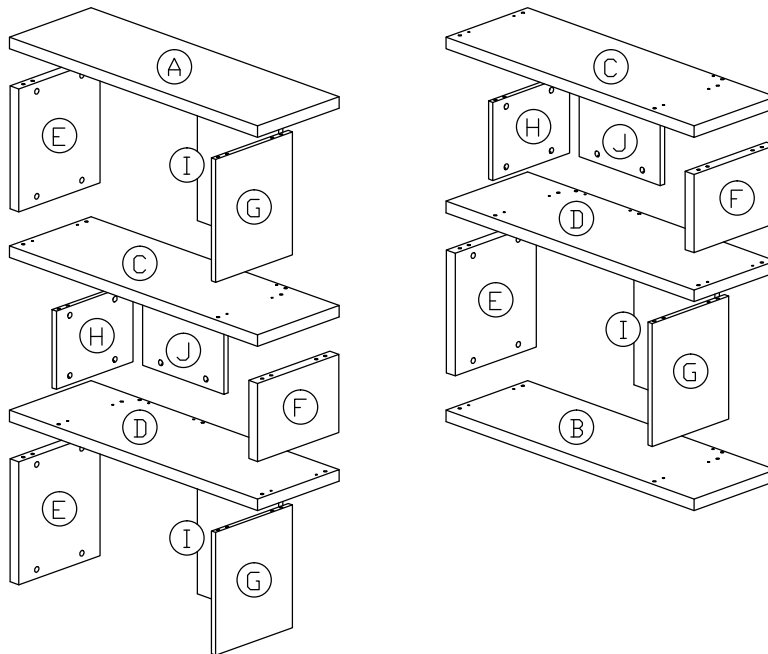

Assembly Instruction

Model : WI6479

Part List

Hardware List			
No.	SHAPE	DESCRIPTION	Qty.
1		8x25mm Wood Dowel	60Pcs
2		15MM Titus Mini Fix	60Sets
3		15mm Minifix Cap	40Pcs
4		15mm Minifix Cap	20Pcs
5		Nail Leg	6Pcs

Assembly Instruction

Step 1

**Install 32pcs Wood Dowel into all panels as shown.*

Step 2

**Install 60pcs minifix bolt to all panels as shown.*

Assembly Instruction

Step 3

**Assemble top panel, secure with Minifix as shown above.*

Step 4

**Assemble top panel, secure with Minifix as shown above.*

Assembly Instruction

Step 5

Step 6