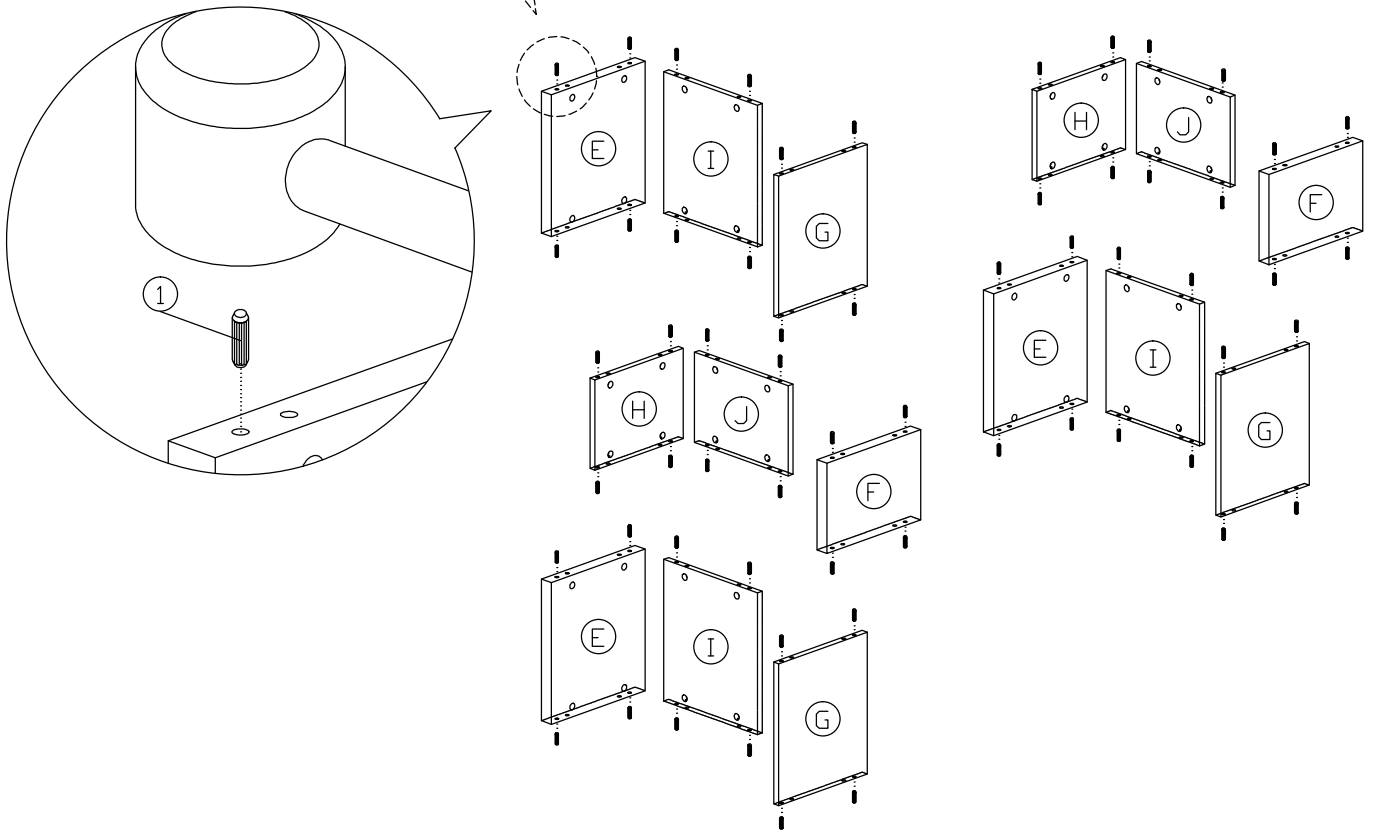

Assembly Instruction

Model : WI6479

Part List

Hardware List			
No.	SHAPE	DESCRIPTION	Qty.
1		8x25mm Wood Dowel	60Pcs
2		15MM Titus Mini Fix	60Sets
3		15mm Minifix Cap	40Pcs
4		15mm Minifix Cap	20Pcs
5		Nail Leg	6Pcs

Assembly Instruction

Step 1

**Install 32pcs Wood Dowel into all panels as shown.*

Step 2

**Install 60pcs minifix bolt to all panels as shown.*

Assembly Instruction

Step 3

**Assemble top panel, secure with Minifix as shown above.*

Step 4

**Assemble top panel, secure with Minifix as shown above.*

Assembly Instruction

Step 5

Step 6