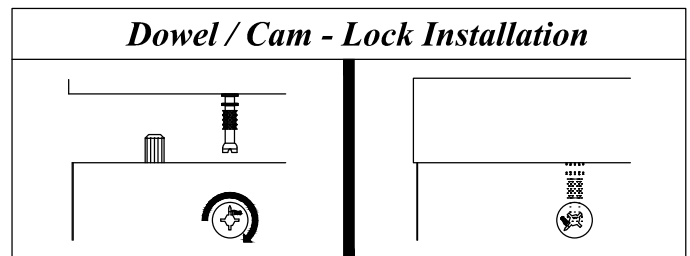

Assembly Instruction

Model : WI6479

Part List

Hardware List			
No.	SHAPE	DESCRIPTION	Qty.
1		8x25mm Wood Dowel	60Pcs
2		15MM Titus Mini Fix	60Sets
3		15mm Minifix Cap	40Pcs
4		15mm Minifix Cap	20Pcs
5		Nail Leg	6Pcs

Assembly Instruction

Step 1

**Install 32pcs Wood Dowel into all panels as shown.*

Step 2

**Install 60pcs minifix bolt to all panels as shown.*

Assembly Instruction

Step 3

**Assemble top panel, secure with Minifix as shown above.*