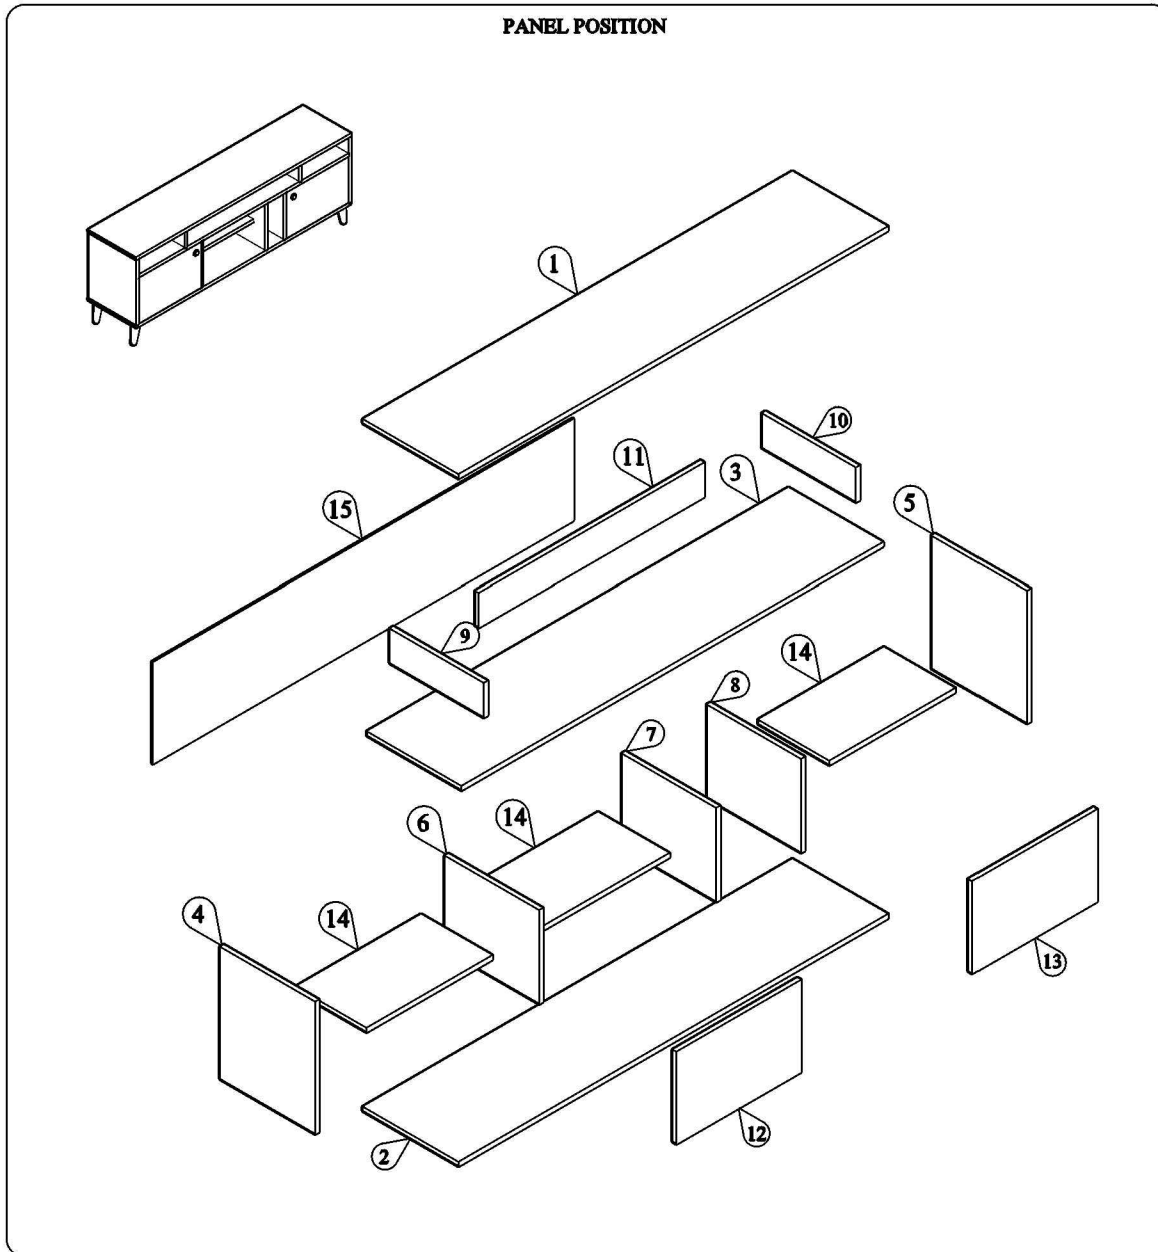

**MODEL : SE TV 90131WI-CLB/DG**

**PANEL POSITION**

	ACCESSORIES	QUANTITY
A	 MINIFIX M5 x 24MM	12 PCS
B	 MINIFIX CASING	12 PCS
C	 WOOD DOWEL M8 x 30MM	6 PCS
D	 IRON SHELF SUPPORT	12 PCS
E	 SCREW M6 x 50MM	24 PCS
F	 PVC SQUARE KNOB (BLACK) SCREW M4 x 25MM	2 PCS 2 PCS
G	 STOPPER INSERT	2 PCS
H	 HINGES 7/8" SCREW M3.5 x 16MM	4 PCS 24 PCS
I	 ROUND TAPER LEG SCREW M3.5 x 16MM	6 PCS 24 PCS
J	 POWER PIN	30 PCS
K	 ALLEN KEY	1 PC

START ASSEMBLY

STEP 1

A  
8 PCS

C  
2 PCS

G  
2 PCS

B  
4 PCS

STEP 2

B  
4 PCS

A  
4 PCS

C  
2 PCS

D  
12 PCS

STEP 3

C  
2 PCS

B  
4 PCS

H  
4 PCS

STEP 4