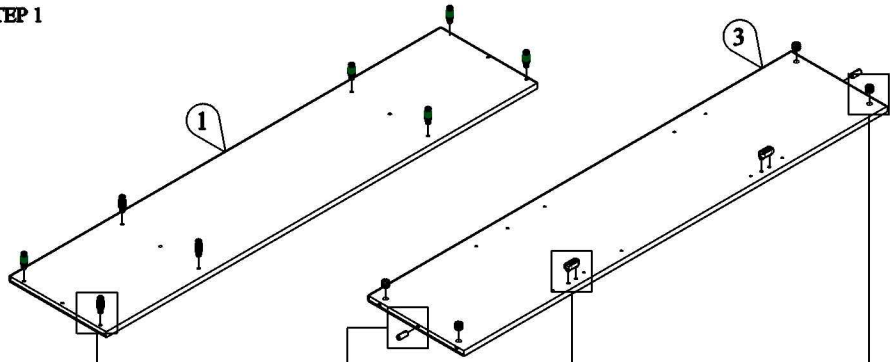

**MODEL : SE TV 90131WI-CLB/DG**

**PANEL POSITION**

	ACCESSORIES	QUANTITY
A	 MINIFIX M5 x 24MM	12 PCS
B	 MINIFIX CASING	12 PCS
C	 WOOD DOWEL M8 x 30MM	6 PCS
D	 IRON SHELF SUPPORT	12 PCS
E	 SCREW M6 x 50MM	24 PCS
F	 PVC SQUARE KNOB (BLACK) SCREW M4 x 25MM	2 PCS 2 PCS
G	 STOPPER INSERT	2 PCS
H	 HINGES 7/8" SCREW M3.5 x 16MM	4 PCS 24 PCS
I	 ROUND TAPER LEG SCREW M3.5 x 16MM	6 PCS 24 PCS
J	 POWER PIN	30 PCS
K	 ALLEN KEY	1 PC

START ASSEMBLY

STEP 1

A  
8 PCS

C  
2 PCS

G  
2 PCS

B  
4 PCS

STEP 2

B  
4 PCS

A  
4 PCS

C  
2 PCS

D  
12 PCS

STEP 3

C  
2 PCS

B  
4 PCS

H  
4 PCS

STEP 4