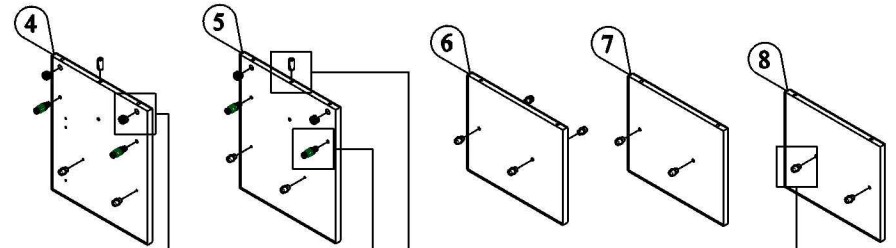

**MODEL : SE TV 90131WI-CLB/DG**

**PANEL POSITION**

	ACCESSORIES	QUANTITY
A	 MINIFIX M5 x 24MM	12 PCS
B	 MINIFIX CASING	12 PCS
C	 WOOD DOWEL M8 x 30MM	6 PCS
D	 IRON SHELF SUPPORT	12 PCS
E	 SCREW M6 x 50MM	24 PCS
F	 PVC SQUARE KNOB (BLACK) SCREW M4 x 25MM	2 PCS 2 PCS
G	 STOPPER INSERT	2 PCS
H	 HINGES 7/8" SCREW M3.5 x 16MM	4 PCS 24 PCS
I	 ROUND TAPER LEG SCREW M3.5 x 16MM	6 PCS 24 PCS
J	 POWER PIN	30 PCS
K	 ALLEN KEY	1 PC

START ASSEMBLY

STEP 1

A  
8 PCS

C  
2 PCS

G  
2 PCS

B  
4 PCS

STEP 2

B  
4 PCS

A  
4 PCS

C  
2 PCS

D  
12 PCS

STEP 3

C  
2 PCS

B  
4 PCS

H  
4 PCS

STEP 4