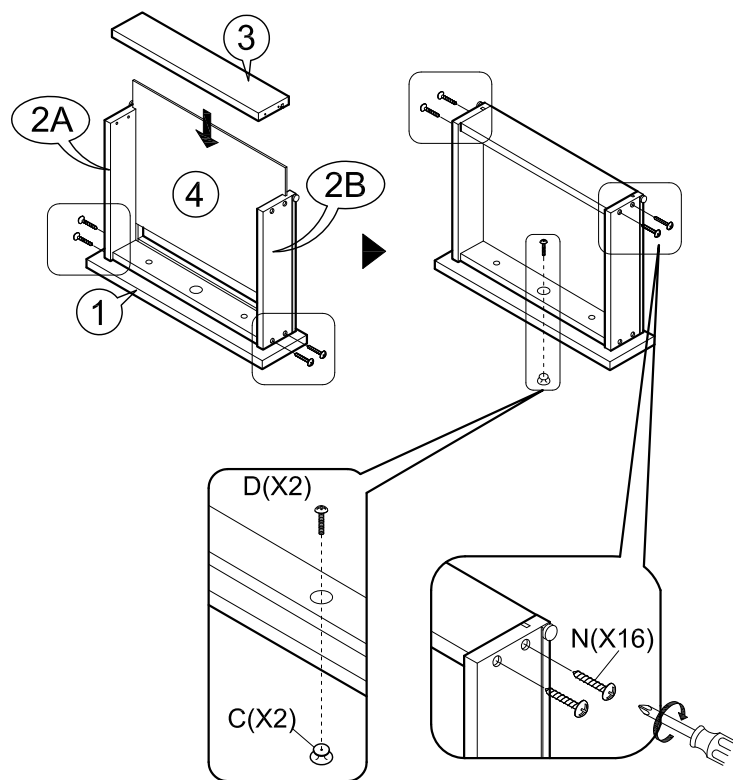

ASSEMBLY INSTRUCTIONS

Item : Sunderland Kitchen Cart with Thick Wood Top

Not Provided

2 Persons

Part List :

Hardware List

A	M6 x 70mm =10	G	14.5Ø =10	M	M3.5 x 12mm =8	Q	50mm =2
B	M6 x 50mm =8	H	M4 x 110mm=1	N	#8 x 1 1/4" - BLK =16		
C	=2	I	=4	O	=2	R	M6 x 30mm =6
D	M4 x 20mm =2	J	9mm =6				
E	356 x 9Ømm =3	K	24mm = 6	P	50mm =2		
F	345 x 25Ømm =1	L	M6 x 13mm =12				

1

2

(X2)

3

4

5

6

7