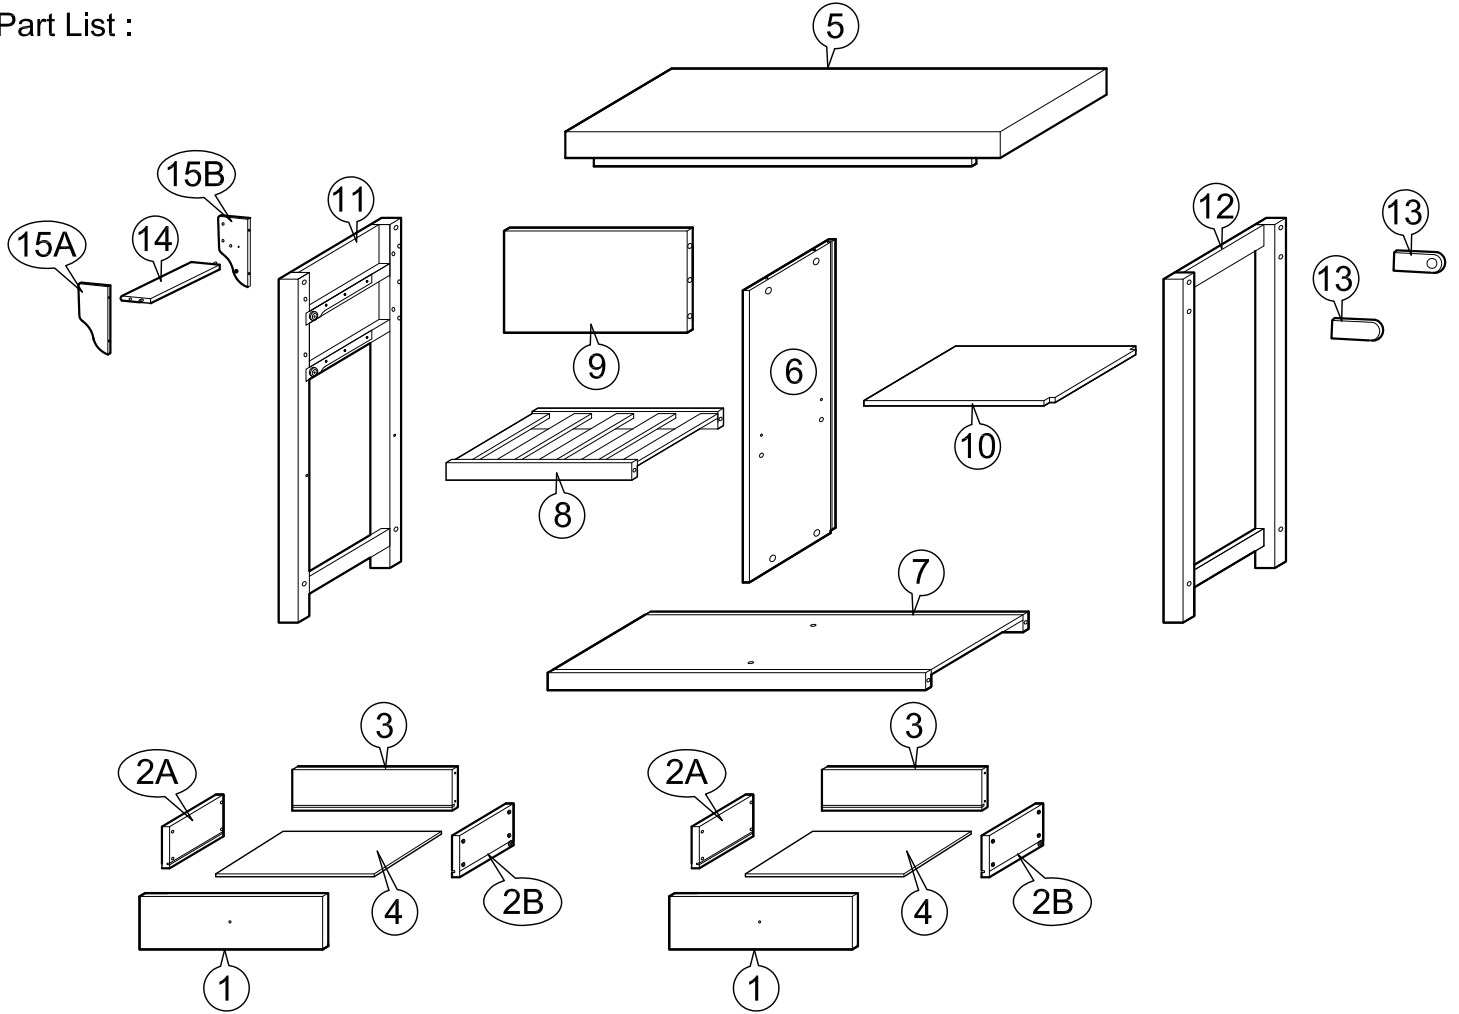

ASSEMBLY INSTRUCTIONS

Item : Sunderland Kitchen Cart with Thick Wood Top

Not Provided

2 Persons

Part List :

Hardware List

A	M6 x 70mm =10	G	14.5Ø =10	M	M3.5 x 12mm =8	Q	50mm =2
B	M6 x 50mm =8	H	M4 x 110mm=1	N	#8 x 1 1/4" - BLK =16		
C	=2	I	=4	O	=2	R	M6 x 30mm =6
D	M4 x 20mm =2	J	9mm =6				
E	356 x 9Ømm =3	K	24mm = 6	P	50mm =2		
F	345 x 25Ømm =1	L	M6 x 13mm =12				