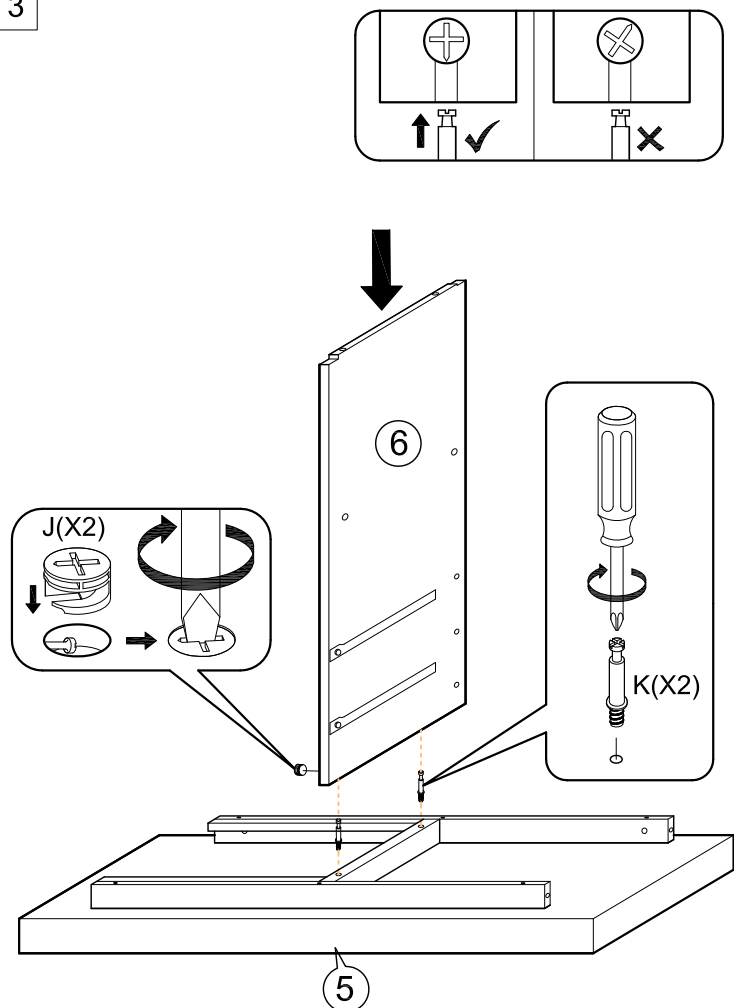

ASSEMBLY INSTRUCTIONS

Item : Sunderland Kitchen Cart with Thick Wood Top

Not Provided

2 Persons

Part List :

Hardware List

A	M6 x 70mm =10	G	14.5Ø =10	M	M3.5 x 12mm =8	Q	50mm =2
B	M6 x 50mm =8	H	M4 x 110mm=1	N	#8 x 1 1/4" - BLK =16		
C	=2	I	=4	O	=2	R	M6 x 30mm =6
D	M4 x 20mm =2	J	9mm =6				
E	356 x 9Ømm =3	K	24mm = 6	P	50mm =2		
F	345 x 25Ømm =1	L	M6 x 13mm =12				

1

2

(X2)

3

4

5

6

7