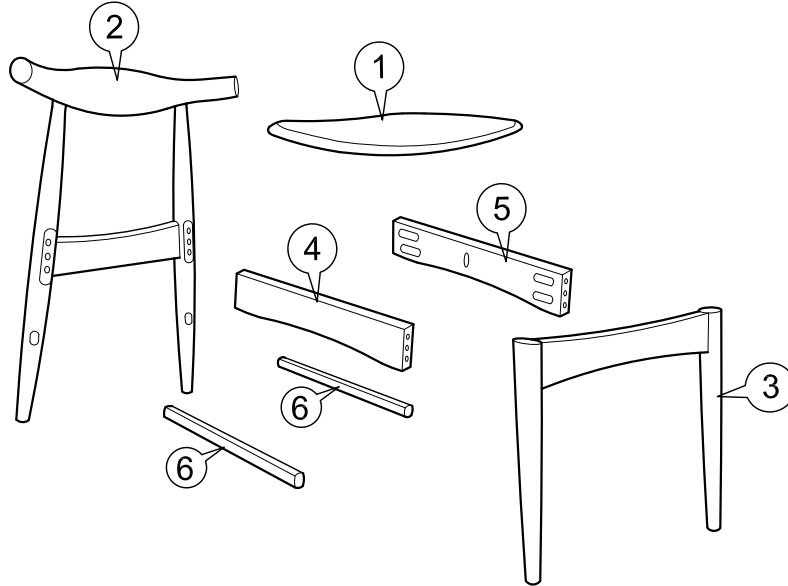

ASSEMBLY INSTRUCTIONS

ITEM : WINTON DINING CHAIR

Not Provided

2 Persons

Part List :

Hardware List

A	M6 x 50mm = 16	B	5/16" = 16	C	M4 x 38mm = 8	D	M4 x 32mm = 12
E	M8 x 30mm = 8	F	= 8	G	M4 x 110mm = 1		

Step 1

(X2)

Step 2

(X2)

Step 3

(X2)

Step 4

(X2)

Step 5