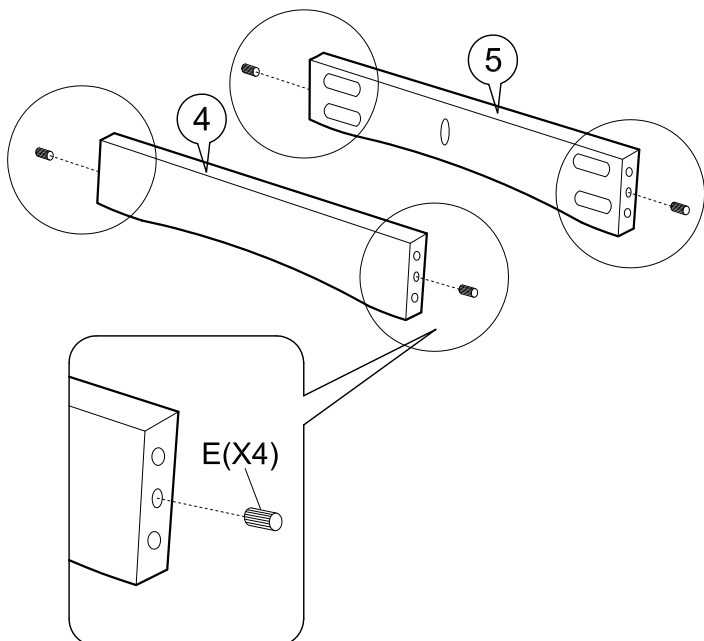

ASSEMBLY INSTRUCTIONS

ITEM : WINTON DINING CHAIR

Not Provided

2 Persons

Part List :

Hardware List

A	M6 x 50mm = 16	B	5/16" = 16	C	M4 x 38mm = 8	D	M4 x 32mm = 12
E	M8 x 30mm = 8	F	= 8	G	M4 x 110mm = 1		

Step 1

(X2)

Step 2

(X2)

Step 3

(X2)

Step 4

(X2)

Step 5