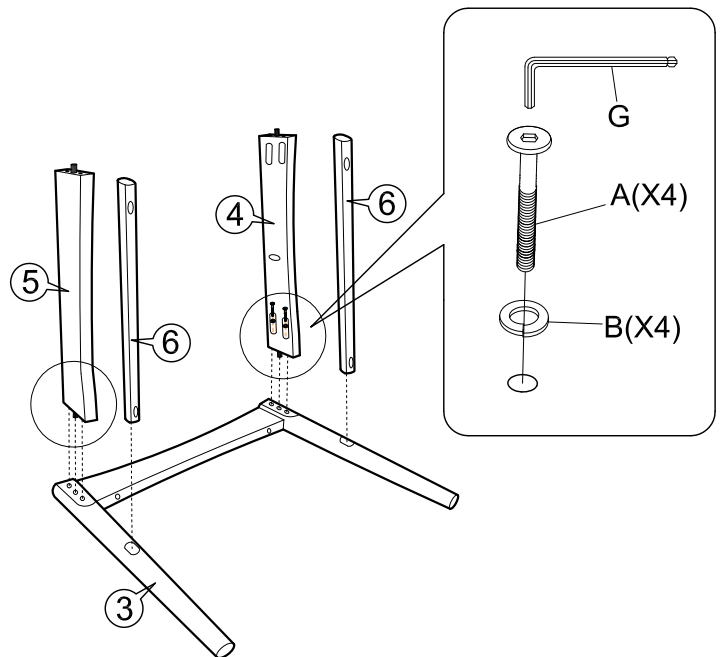

ASSEMBLY INSTRUCTIONS

ITEM : WINTON DINING CHAIR

Not Provided

2 Persons

Part List :

Hardware List

A	M6 x 50mm = 16	B	5/16" = 16	C	M4 x 38mm = 8	D	M4 x 32mm = 12
E	M8 x 30mm = 8	F	= 8	G	M4 x 110mm = 1		

Step 1

(X2)

Step 2

(X2)

Step 3

(X2)

Step 4

(X2)

Step 5