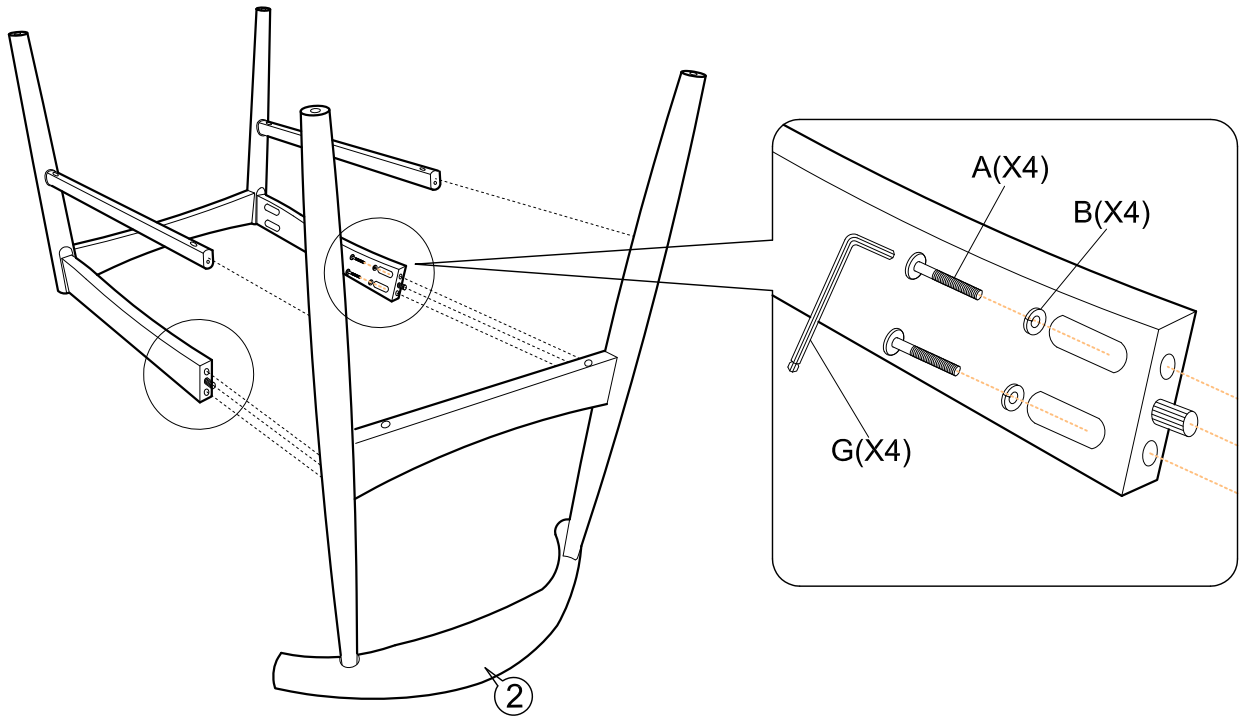

ASSEMBLY INSTRUCTIONS

ITEM : WINTON DINING CHAIR

Not Provided

2 Persons

Part List :

Hardware List

A	M6 x 50mm = 16	B	5/16" = 16	C	M4 x 38mm = 8	D	M4 x 32mm = 12
E	M8 x 30mm = 8	F	= 8	G	M4 x 110mm = 1		

Step 1

(X2)

Step 2

(X2)

Step 3

(X2)

Step 4

(X2)

Step 5