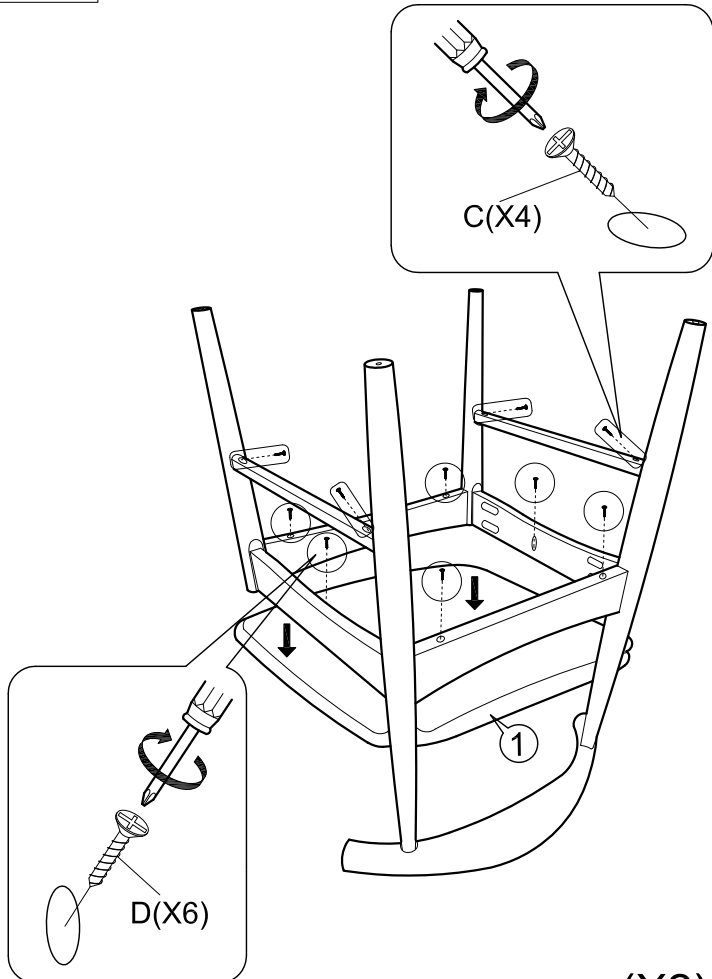

ASSEMBLY INSTRUCTIONS

ITEM : WINTON DINING CHAIR

Not Provided

2 Persons

Part List :

Hardware List

A	M6 x 50mm = 16	B	5/16" = 16	C	M4 x 38mm = 8	D	M4 x 32mm = 12
E	M8 x 30mm = 8	F	= 8	G	M4 x 110mm = 1		

Step 1

(X2)

Step 2

(X2)

Step 3

(X2)

Step 4

(X2)

Step 5