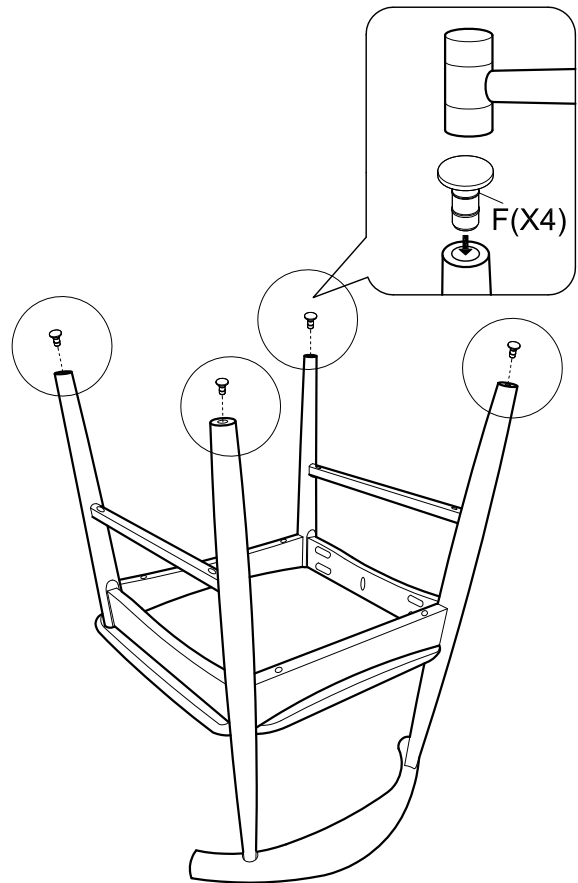

ASSEMBLY INSTRUCTIONS

ITEM : WINTON DINING CHAIR

Not Provided

2 Persons

Part List :

Hardware List

A	M6 x 50mm = 16	B	5/16" = 16	C	M4 x 38mm = 8	D	M4 x 32mm = 12
E	M8 x 30mm = 8	F	= 8	G	M4 x 110mm = 1		

Step 1

(X2)

Step 2

(X2)

Step 3

(X2)

Step 4

(X2)

Step 5