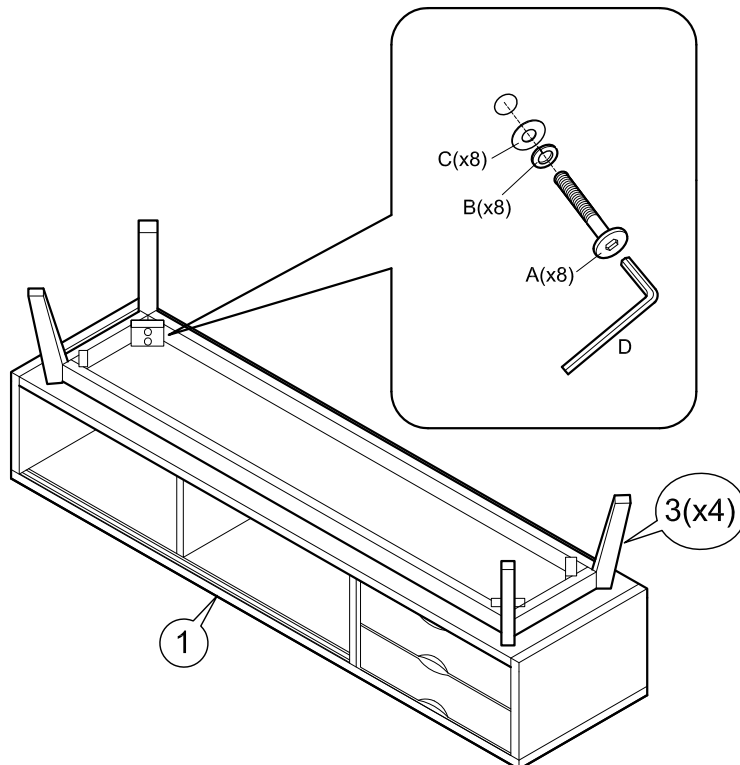

**ASSEMBLY
INSTRUCTIONS**

ITEM : FOXHILL TV UNIT

Not Provided

2 Persons

Part List

Hardware List

<p>A  M6 x70mm = 8</p>	<p>B  1/4" = 8</p>	<p>C  1/4" = 8</p>	<p>D  = 1</p>
---	--	--	---

1