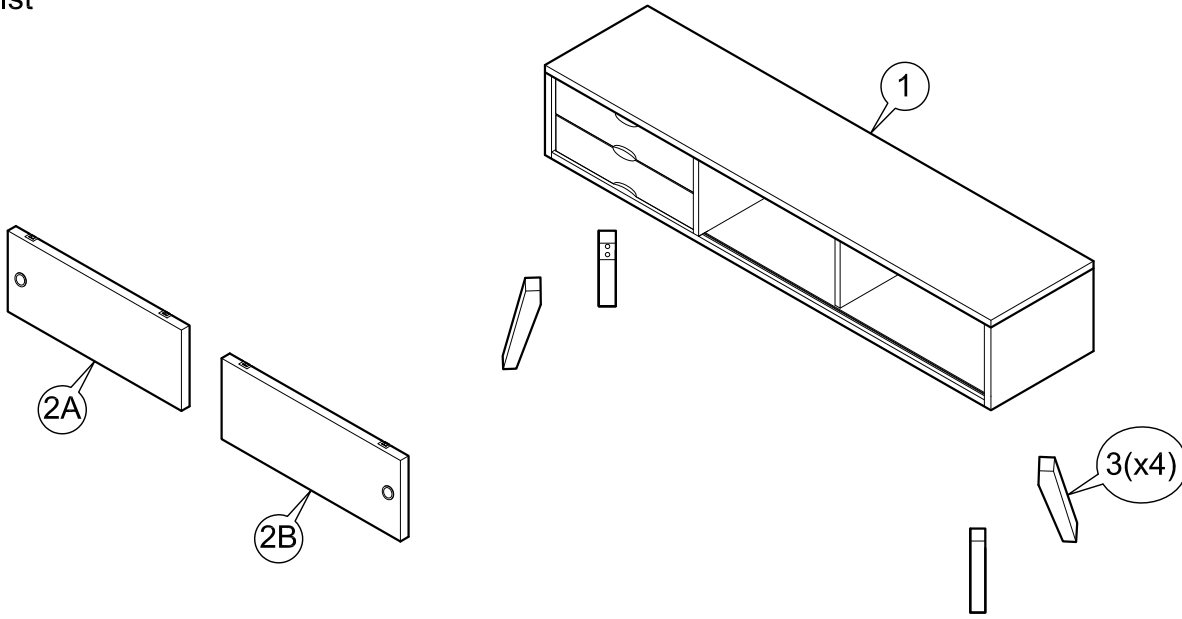

**ASSEMBLY
INSTRUCTIONS**

ITEM : FOXHILL TV UNIT

Not Provided

2 Persons

Part List

Hardware List

<p>A  M6 x70mm = 8</p>	<p>B  1/4" = 8</p>	<p>C  1/4" = 8</p>	<p>D  = 1</p>
---	--	--	---

1