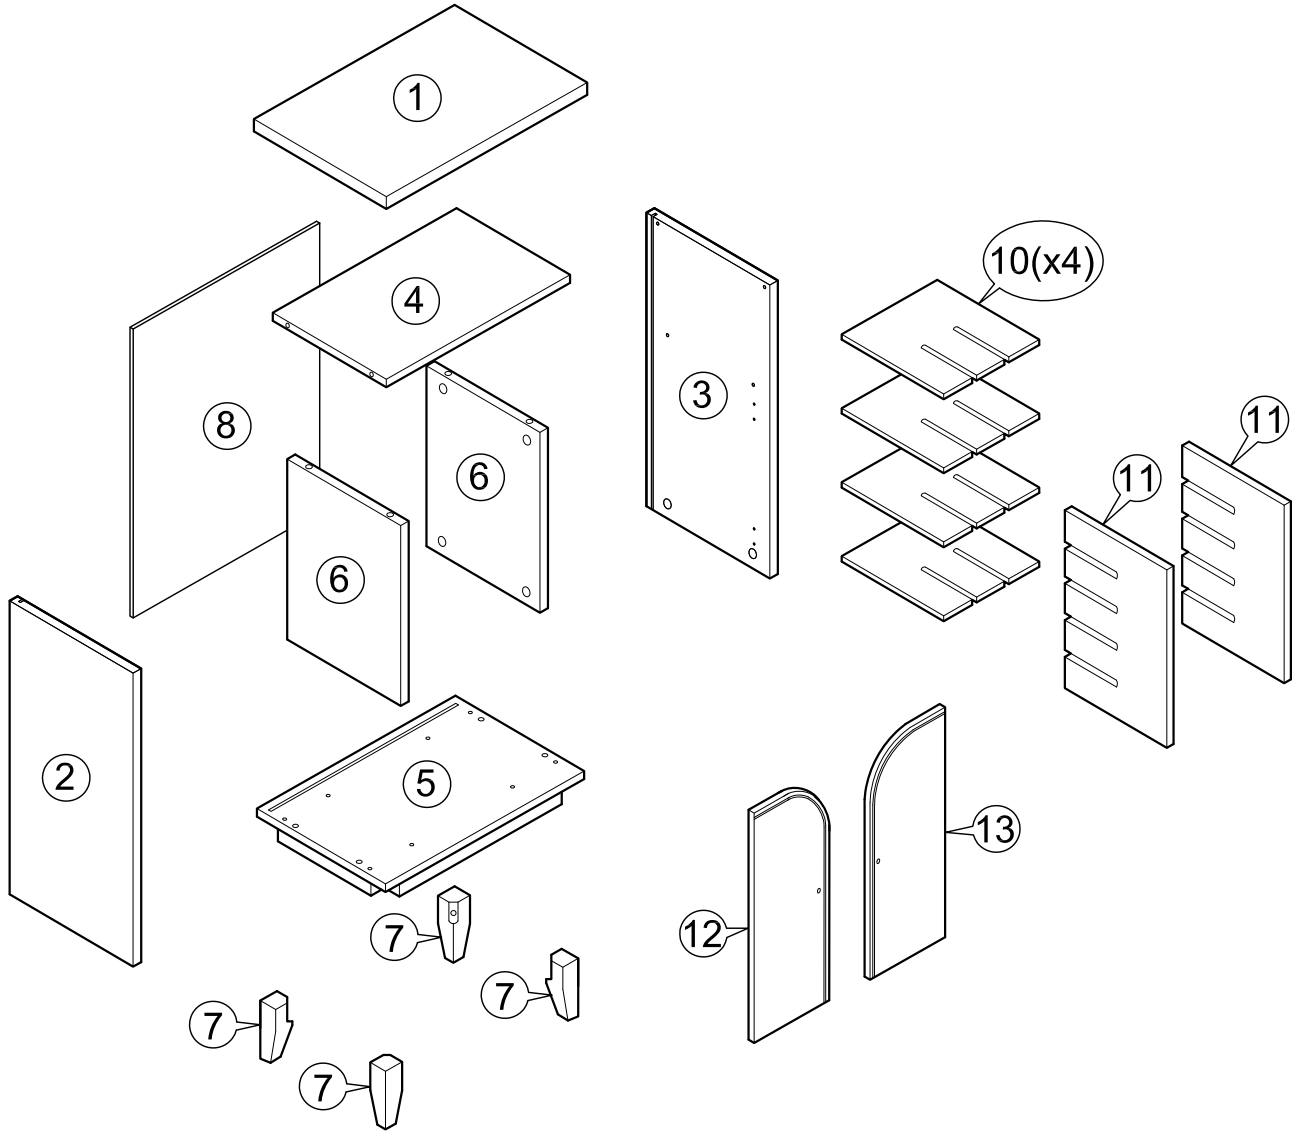

ASSEMBLY INSTRUCTIONS

Item : Easton Wine Cabinet

Not Provided

2 Persons

Part List

Hardware List

A	 = 2	F	 M3.5 x12mm = 8	K	 M6 x 60mm = 4	O	 = 2
B	 20mm = 2	G	 M3.5 x16mm(Black) = 16	L	 1/4" = 4		
C	 12mm = 20	H	 M8 x 30mm = 4	M	 1/4" = 4		
D	 34mm = 20	I	 = 4	N	 Mini-7/8" = 4		
E	 = 1	J	 M3 x 20mm = 4				

1

2

3

4

5

6

7

8