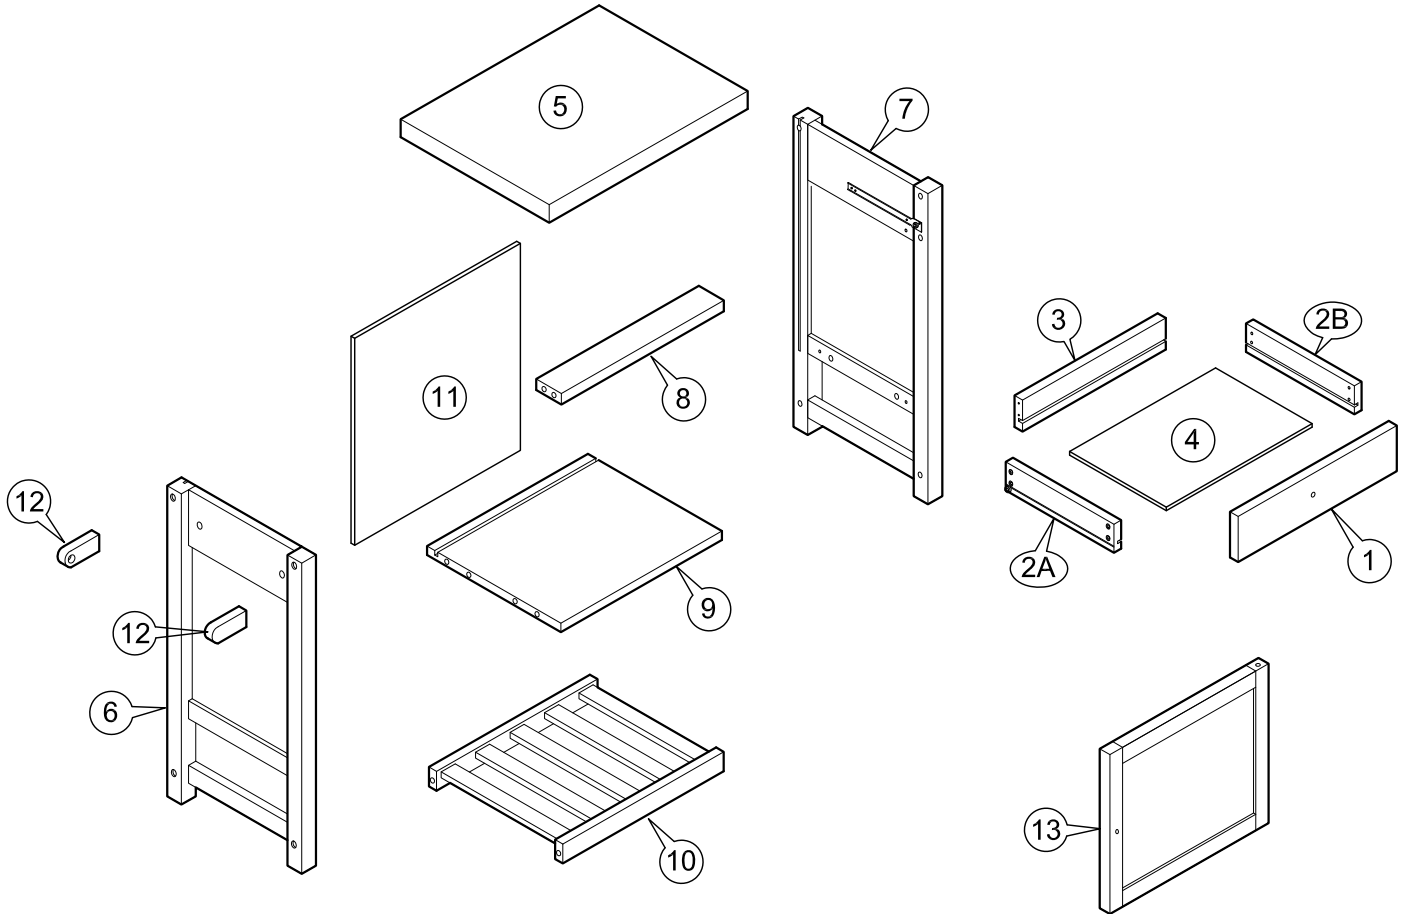

ASSEMBLY INSTRUCTIONS

Item : Fermont Kitchen Cart

Not Provided

2 Persons

Hardware List

A	M6 x40mm = 2	F	= 2	K	12mm = 6	P	50mm = 2
B	M6 x70mm = 8	G	20mm = 2	L	34mm = 6		50mm = 2
C	M6 x13mm = 8	H	= 1	M	14.5Ø = 8		
D	= 1	I	M3 x16mm(Black/Noir) = 2	N	254 x 19Ømm = 1		50mm = 2
E	= 2	J	#8 x 1 1/4" = 8	O	M8 x30mm = 6		