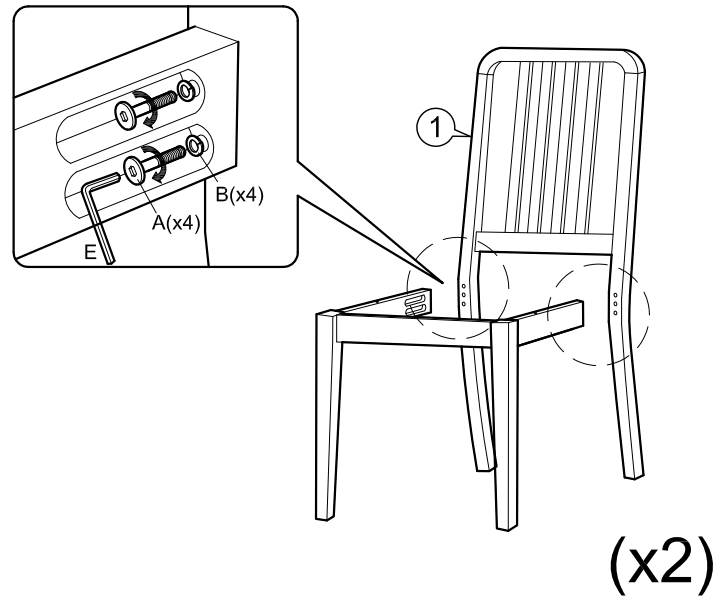

ASSEMBLY INSTRUCTIONS

Item : JASMINE DINING CHAIR

Part List :(x2pcs)

Not Provided

Hardware List

A M6 x 40mm = 12

C M8 x 30mm = 8

E M4 x 110mm = 1

B M8 = 12

D M4 x 32mm = 6

1

2

3