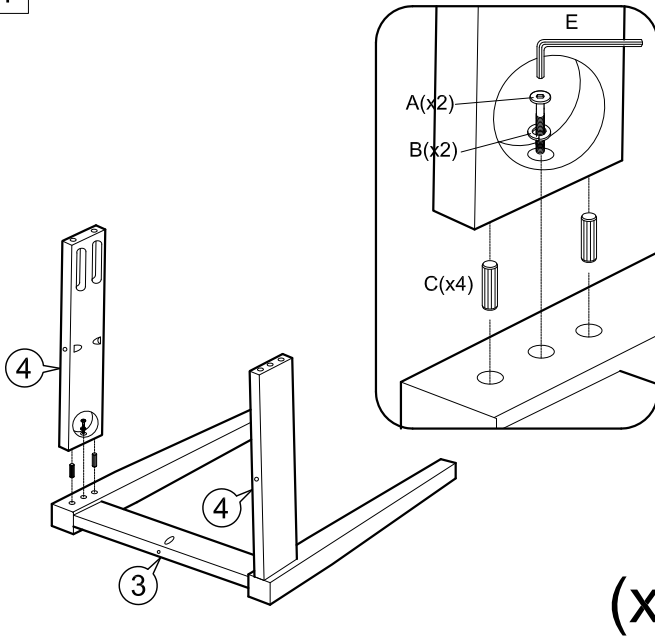

ASSEMBLY INSTRUCTIONS

Item : JASMINE DINING CHAIR

Part List :(x2pcs)

Not Provided

Hardware List

A M6 x 40mm = 12

C M8 x 30mm = 8

E M4 x 110mm = 1

B M8 = 12

D M4 x 32mm = 6

1

2

3