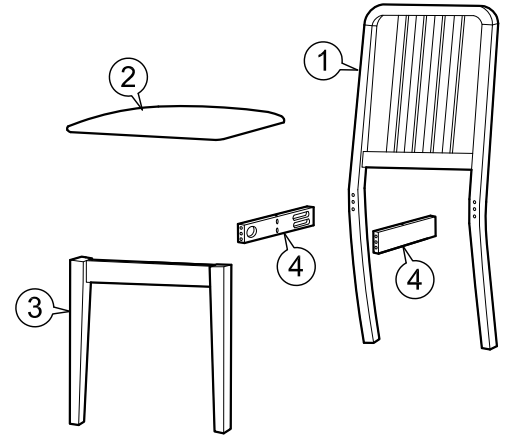

ASSEMBLY INSTRUCTIONS

Item : JASMINE DINING CHAIR

Part List :(x2pcs)

Not Provided

Hardware List

A M6 x 40mm = 12

C M8 x 30mm = 8

E M4 x 110mm = 1

B M8 = 12

D M4 x 32mm = 6

1

2

3