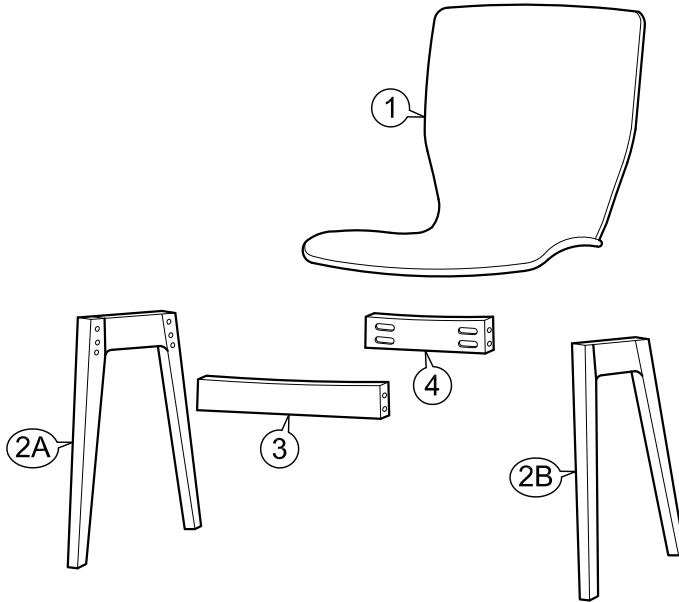

**ASSEMBLY
INSTRUCTIONS**

Item : Elsa Dining Chair

Not Provided

2 Persons

Part List :

(x2)

A M6 x 45mm = 16

C M4 x 110mm = 1

E M3.5 x 12mm = 16

B 5/16" = 16

D = 8

F M8 x 30mm = 8

1

(x2)

2

(x2)

3

(x2)