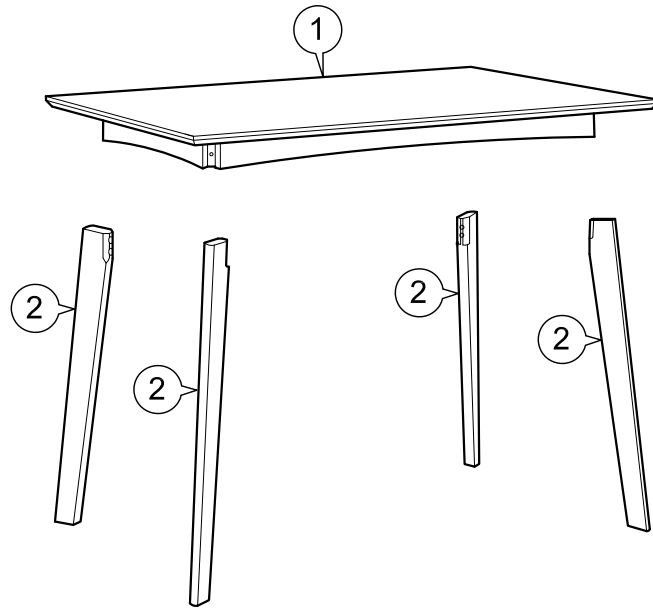

ASSEMBLY
INSTRUCTIONS

Item : Elegant Dining Table

Not Provided

2 Persons

Part List

Hardware List

A	M8 x 60mm = 8	B	5/16" = 8	C	5/16" = 8	D	M5 = 1
---	---------------	---	-----------	---	-----------	---	--------