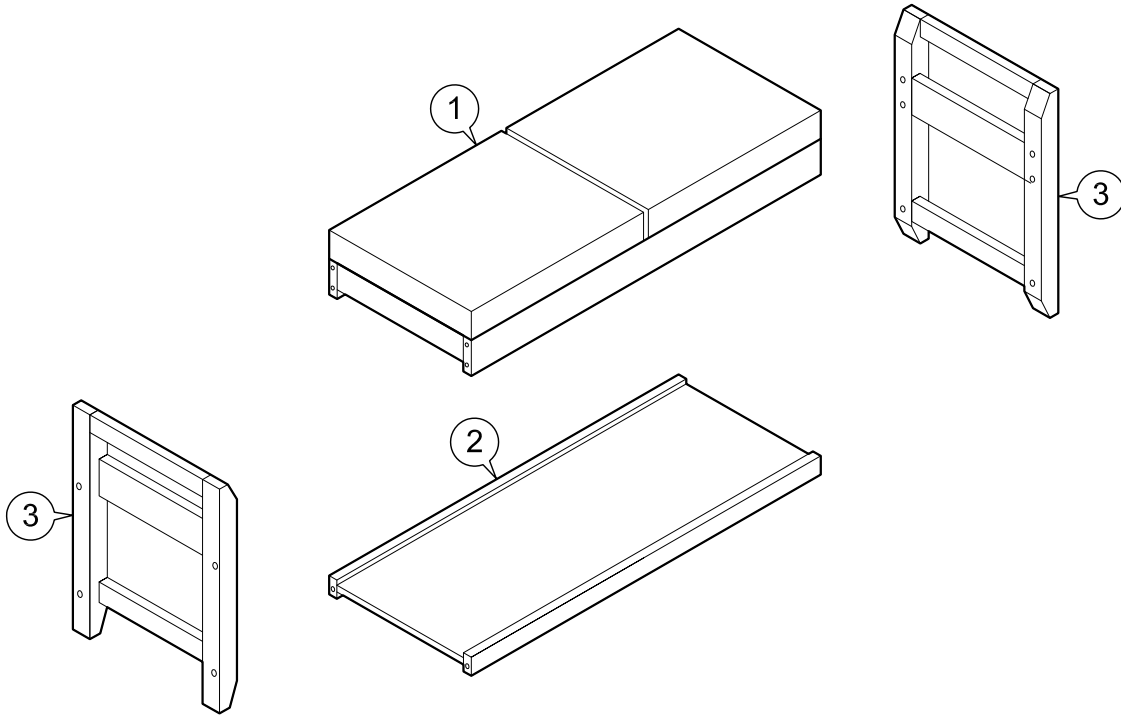

ASSEMBLY INSTRUCTIONS

Item : Harvey Entryway Bench

Not Provided

2 Persons

Part List

Hardware List

A  M6 x 80mm = 8	B  M6 x 13mm = 8	C  = 1	D  M8 x 30mm = 4
---	--	---	--

1