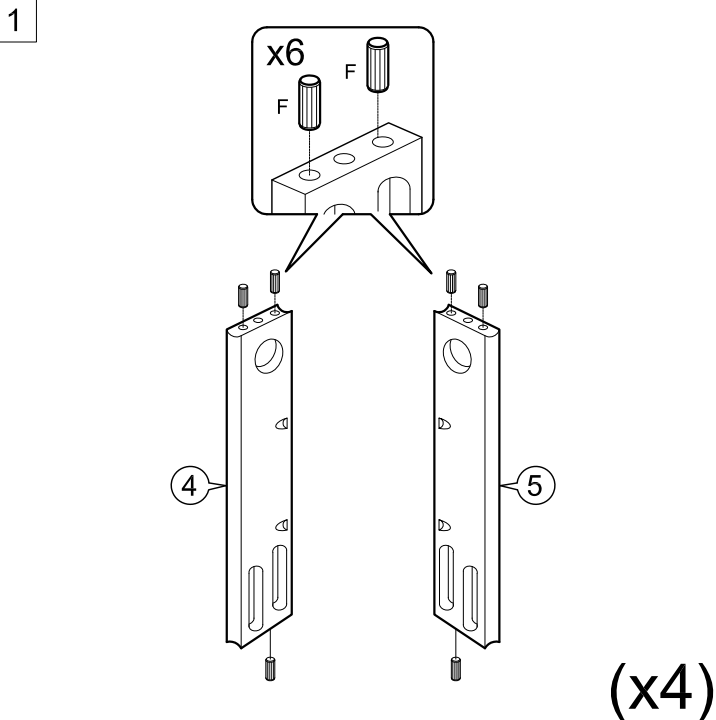

ASSEMBLY INSTRUCTIONS

Item : Sacramento Dining Chair

Not Provided

2 Persons

Part List :

Hardware List

A  M6 x 50mm = 24	C  M4 x 25mm = 16	E  M4 x 110mm = 1
B  5/16" = 24	D  M4 x 38mm = 16	F  M8 x 30mm = 24

3