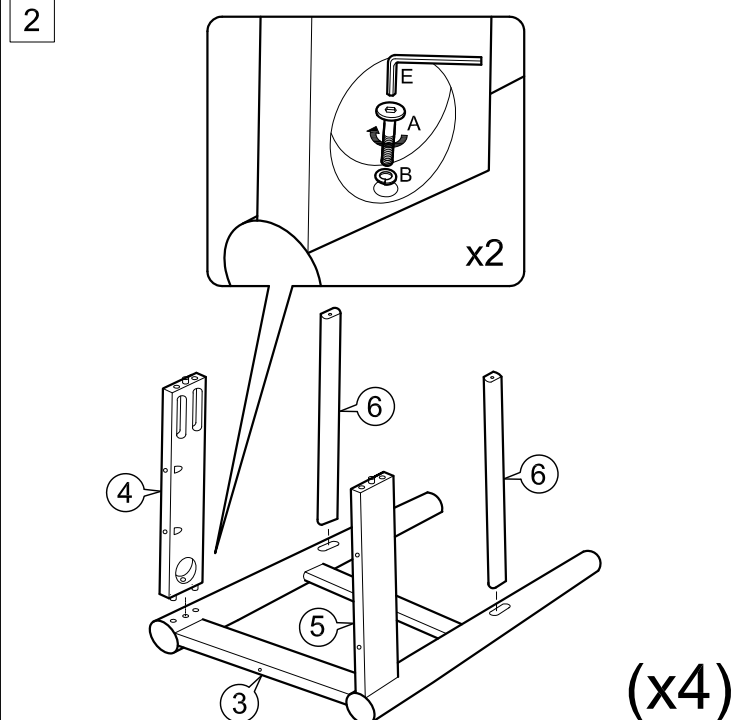

ASSEMBLY INSTRUCTIONS

Item : Sacramento Dining Chair

Not Provided

2 Persons

Part List :

Hardware List

A  M6 x 50mm = 24	C  M4 x 25mm = 16	E  M4 x 110mm = 1
B  5/16" = 24	D  M4 x 38mm = 16	F  M8 x 30mm = 24

3

(x4)

4

(x4)