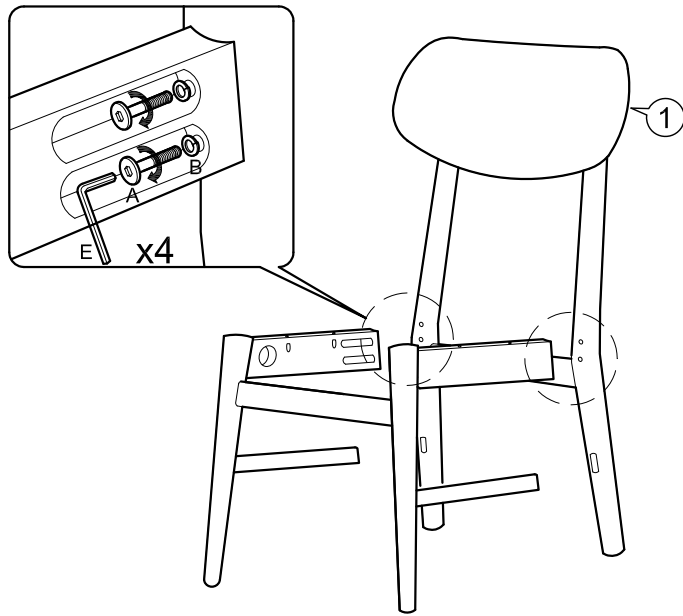

ASSEMBLY INSTRUCTIONS

Item : Sacramento Dining Chair

Not Provided

2 Persons

Part List :

Hardware List

A  M6 x 50mm = 24	C  M4 x 25mm = 16	E  M4 x 110mm = 1
B  5/16" = 24	D  M4 x 38mm = 16	F  M8 x 30mm = 24

3