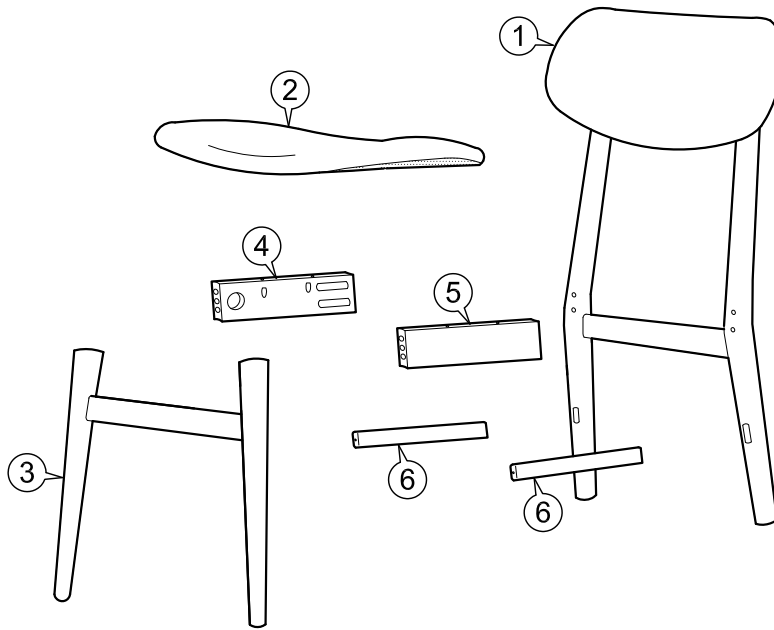

ASSEMBLY INSTRUCTIONS

Item : Sacramento Dining Chair

Not Provided

2 Persons

Part List :

Hardware List

A  M6 x 50mm = 24	C  M4 x 25mm = 16	E  M4 x 110mm = 1
B  5/16" = 24	D  M4 x 38mm = 16	F  M8 x 30mm = 24

3