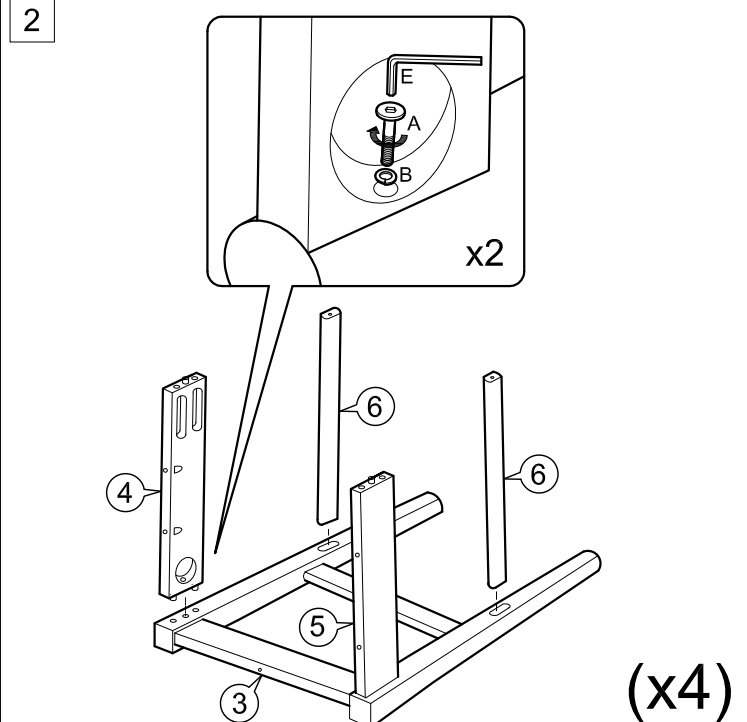

ASSEMBLY INSTRUCTIONS

Item : Sacramento Dining Chair(II)

Not Provided

2 Persons

Part List :

Hardware List

A  M6 x 50mm =24	C  M4 x 25mm =16	E  M4 x 110mm = 1
B  5/16" =24	D  M4 x 38mm =16	F  M8 x 30mm =24

3