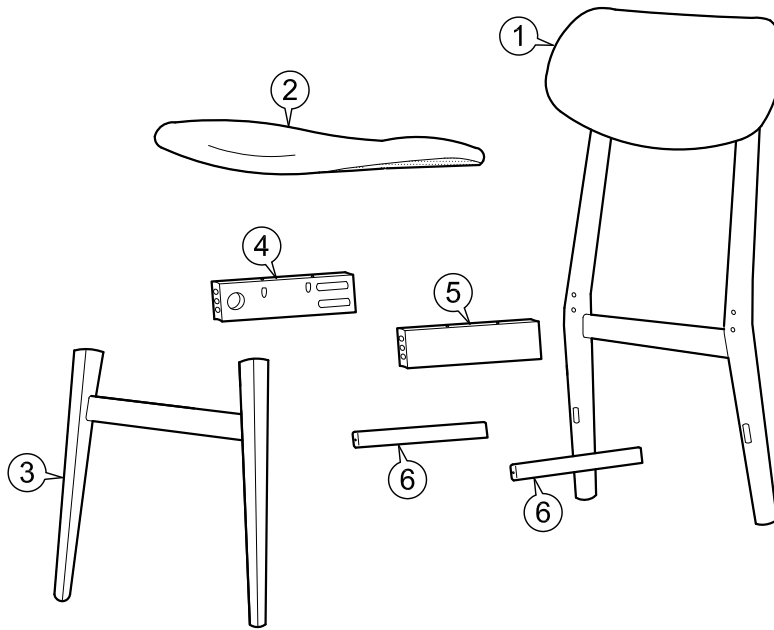

ASSEMBLY INSTRUCTIONS

Item : Sacramento Dining Chair(II)

Not Provided

2 Persons

Part List :

Hardware List

A  M6 x 50mm =24	C  M4 x 25mm =16	E  M4 x 110mm = 1
B  5/16" =24	D  M4 x 38mm =16	F  M8 x 30mm =24

3