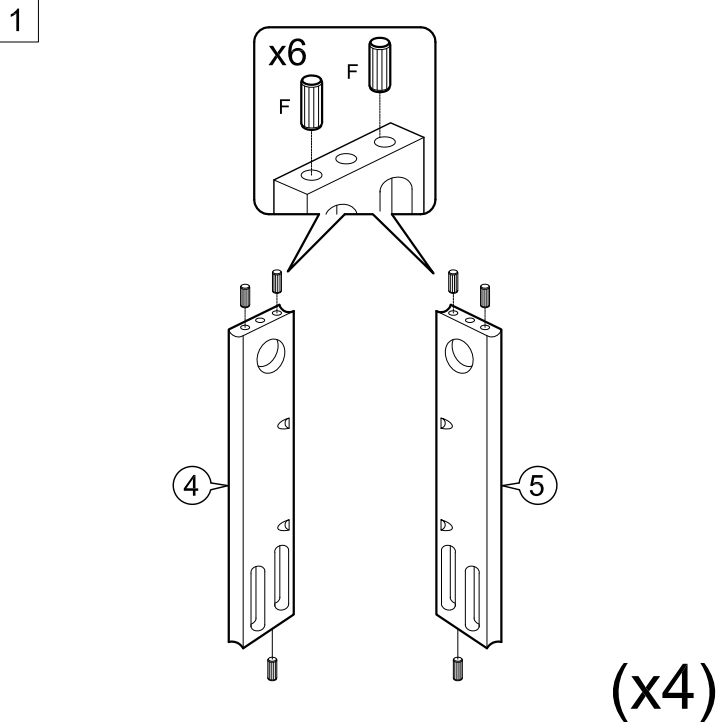

ASSEMBLY INSTRUCTIONS

Item : Sacramento Dining Chair(II)

Not Provided

2 Persons

Part List :

Hardware List

A  M6 x 50mm =24	C  M4 x 25mm =16	E  M4 x 110mm = 1
B  5/16" =24	D  M4 x 38mm =16	F  M8 x 30mm =24

3