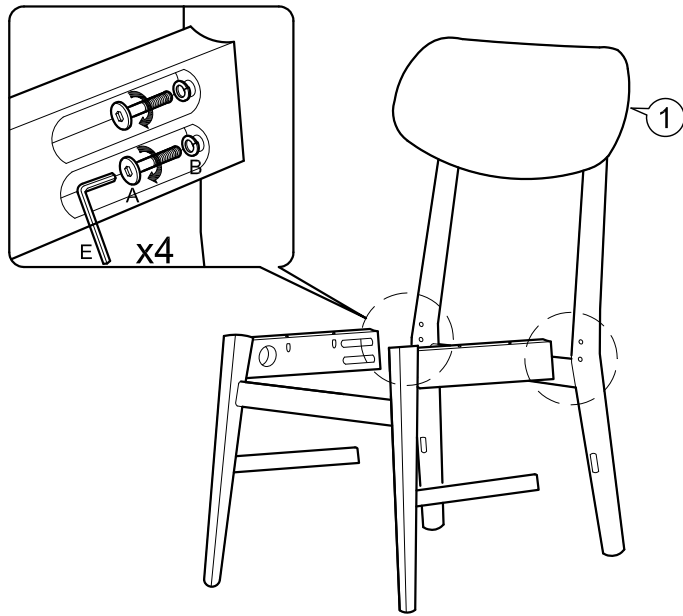

ASSEMBLY INSTRUCTIONS

Item : Sacramento Dining Chair(II)

Not Provided

2 Persons

Part List :

Hardware List

A  M6 x 50mm =24	C  M4 x 25mm =16	E  M4 x 110mm = 1
B  5/16" =24	D  M4 x 38mm =16	F  M8 x 30mm =24

3