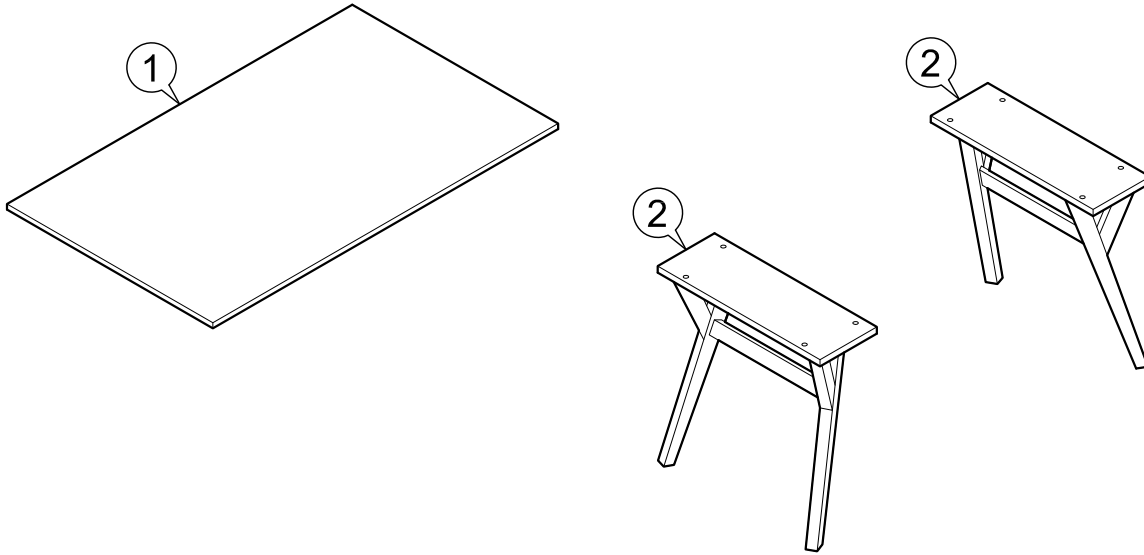

ASSEMBLY
INSTRUCTION

ITEM : LAVIN DINING TABLE

NOT PROVIDED

2 PERSONS

PART LIST

HARDWARE LIST

A	M6 x 35mm = 8	B	M6 x 13mm = 8	C	M4 = 1
---	---------------	---	---------------	---	--------