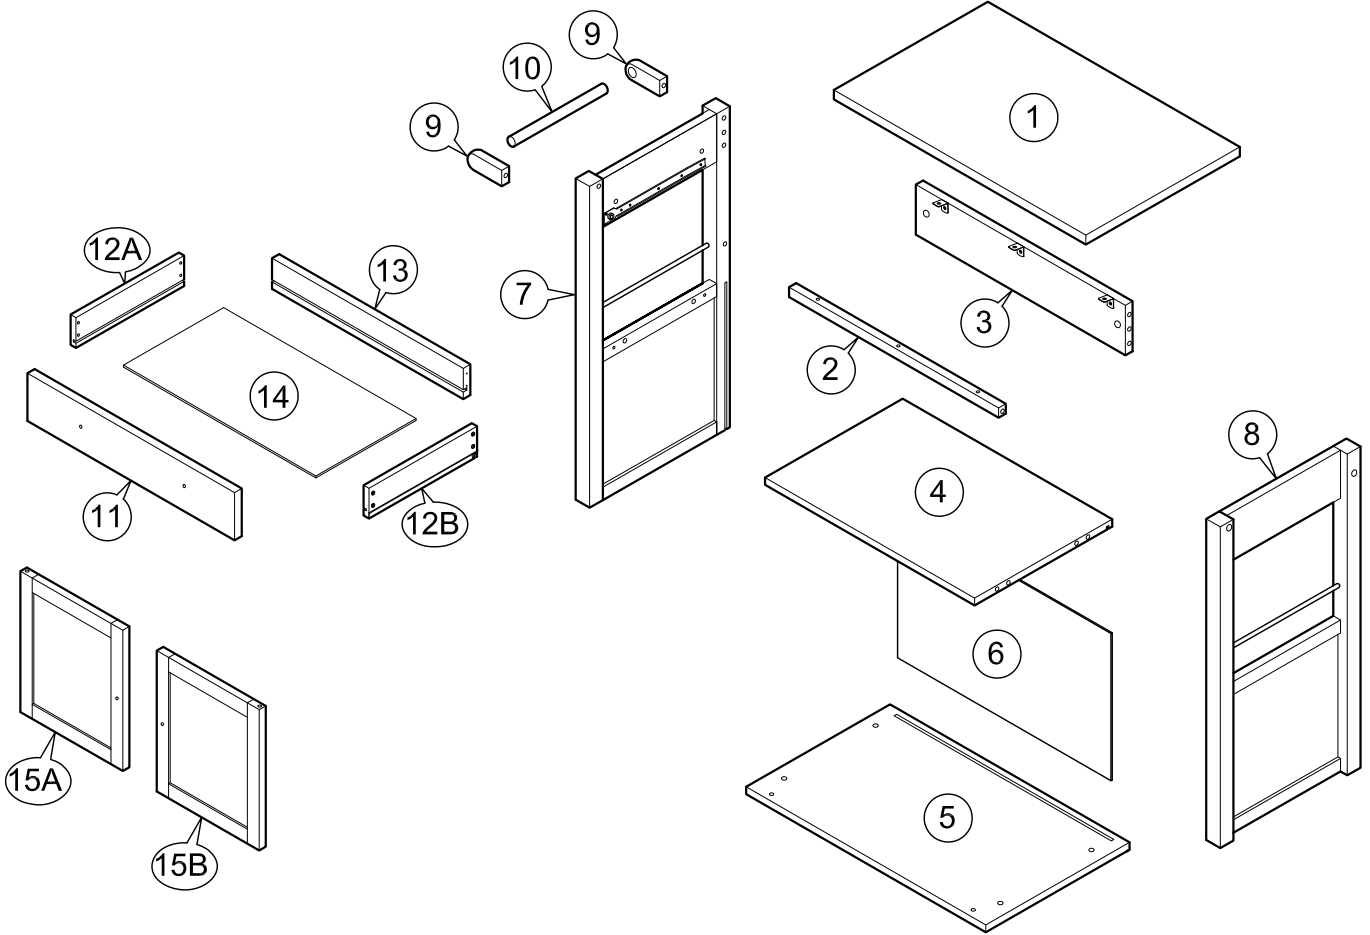

# ASSEMBLY INSTRUCTIONS

Item : Denton Kitchen Cart

Not Provided

2 Persons

## Part List

## Hardware List

A	M6 x40mm = 6	G	 = 4	M	 12mm = 4	T	 50mm = 2
B	M6 x70mm = 4	H	 20mm = 4	N	 34mm = 4		
C	 1/4" = 4	I	 = 2	O	 #8x 1 1/4" = 11	U	 50mm = 2
D	 M6 x13mm = 4	J	 M3 x16mm(Black) = 4	P	 14.5Ø = 4		
E	 M6 x13mm = 4	K	 M3.5 x16mm = 19	S	 254 x 19Ømm = 1	V	 M8 x30mm = 8
F	 = 1	L	 = 4	T	 606 x 9Ømm = 1		