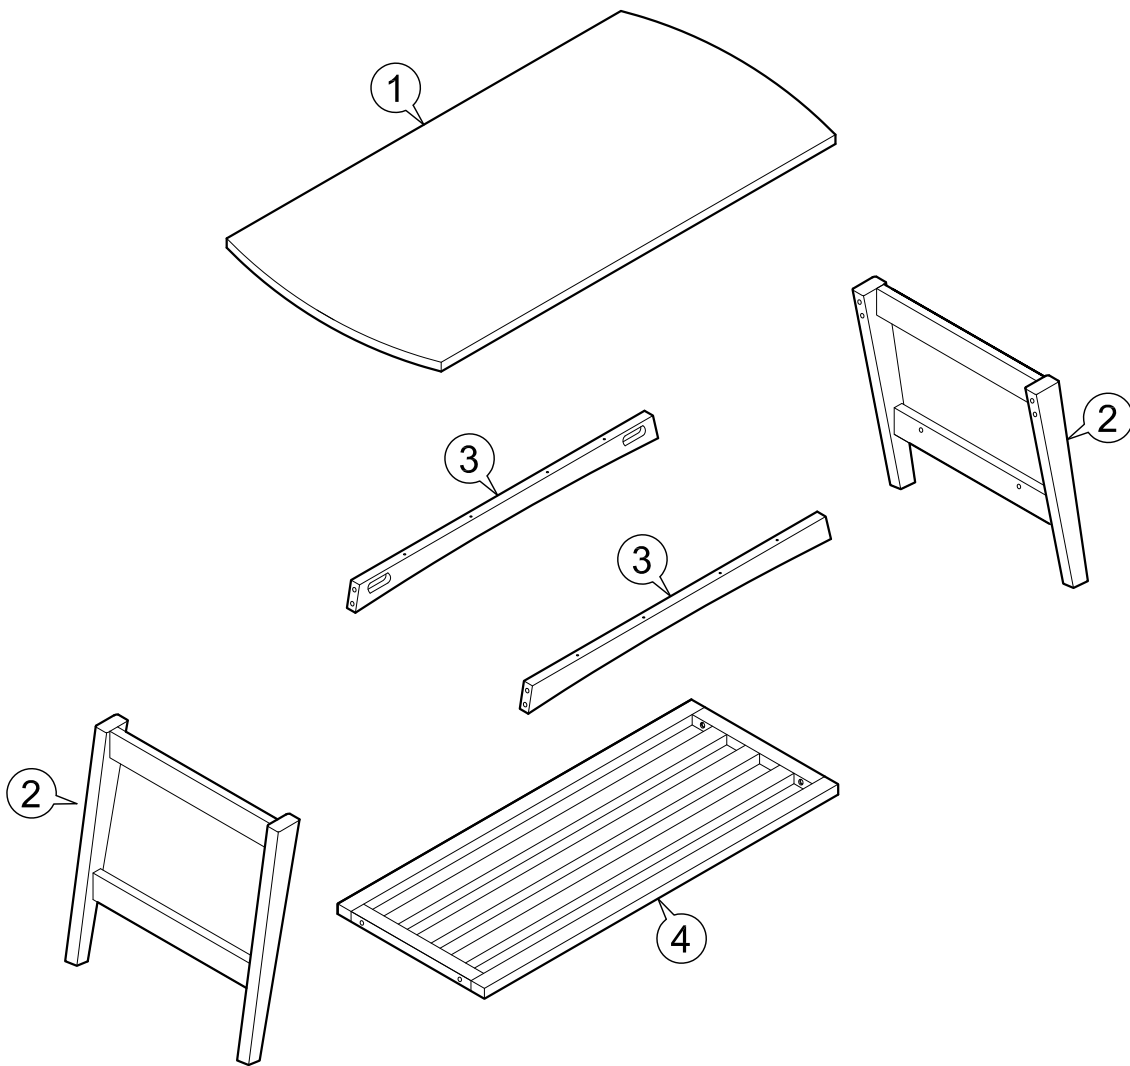

ASSEMBLY
INSTRUCTION

ITEM : SACRAMENTO COFFEE TABLE

NOT PROVIDED

2 PERSONS

PART LIST

HARDWARE LIST

<p>A</p>  <p>M6 x 30mm = 4</p>	<p>C</p>  <p>1/4" = 4</p>	<p>E</p>  <p>M8 x35mm = 4</p>	<p>G</p>  <p>M4 x 32mm = 8</p>
<p>B</p>  <p>M6 x 45mm = 4</p>	<p>D</p>  <p>M6 x13mm = 4</p>	<p>F</p>  <p>M4 x 110mm = 1</p>	

1

2

3