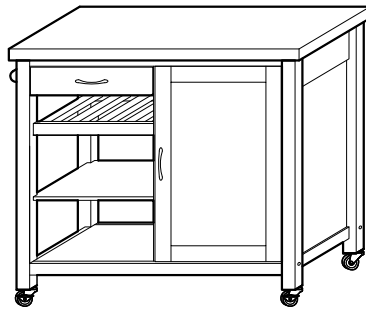

ASSEMBLY INSTRUCTIONS

Item : Denver Kitchen Cart With Thick Wood Top With Full Extension Slide

2 Persons

Not Provided

A	M6 x 40mm = 2	F	10.5Ø = 10	K	9mm = 4	P	M6 x 50mm = 2
B	M6 x 60mm = 10	G	M3.5 x 32mm = 8	L	24mm = 4	Q	50mm = 2
C	M6 x 13mm = 12	H	= 1	M	= 2	R	50mm = 2
D	1/4" = 2	I	M3 x 16mm = 2	N	20mm = 4		
E	Ball Shape = 1	J	= 2	O	= 8		