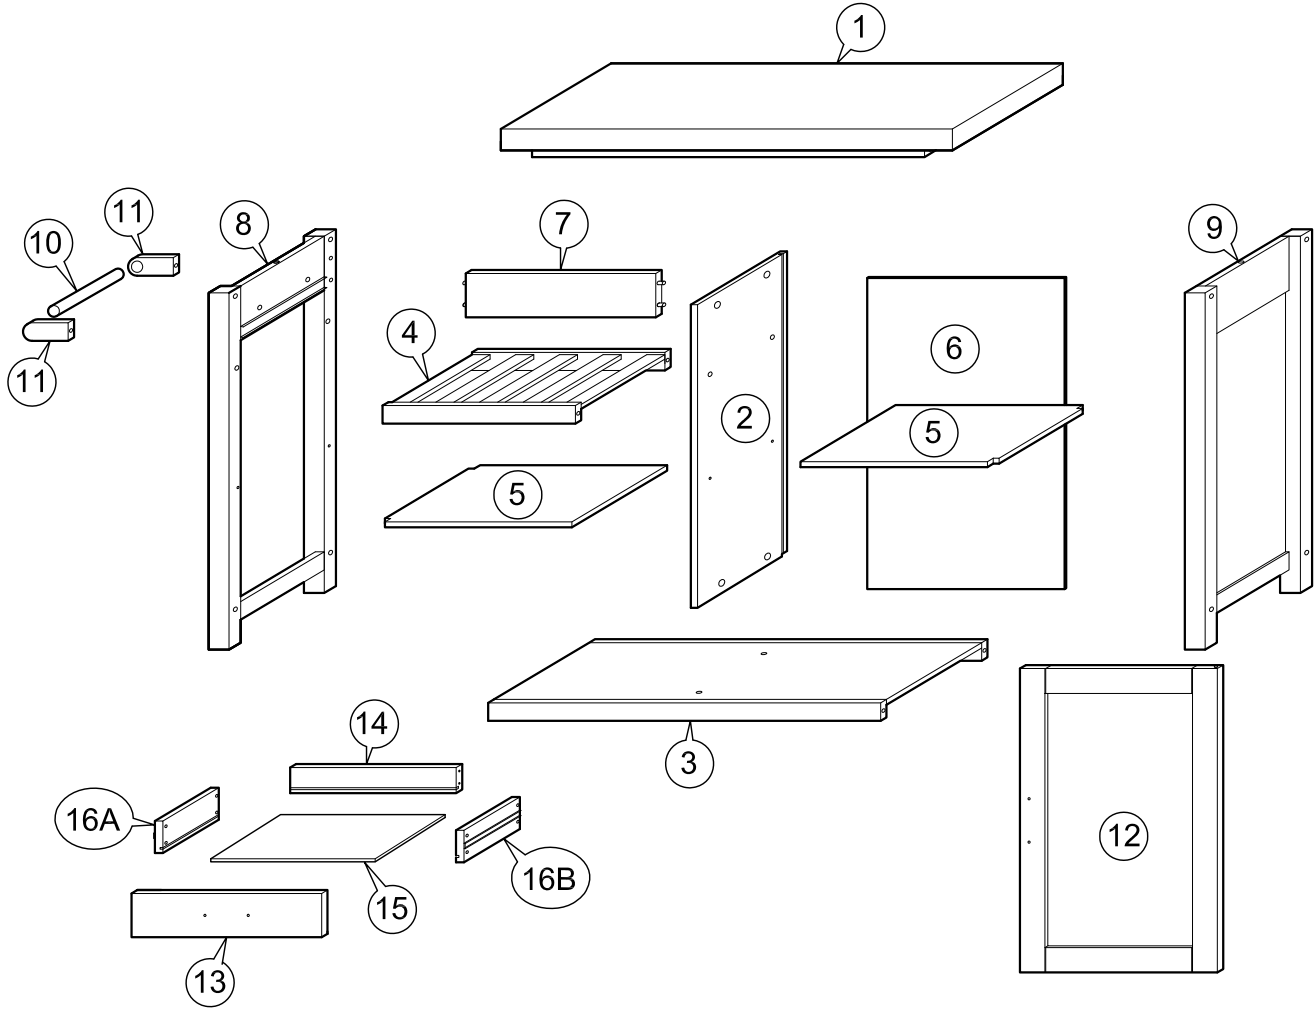

ASSEMBLY INSTRUCTIONS

Item : Denver Kitchen Cart With Thick Wood Top With Full Extension Slide

2 Persons

Not Provided

A	M6 x 40mm = 2	F	10.5Ø = 10	K	9mm = 4	P	M6 x 50mm = 2
B	M6 x 60mm = 10	G	M3.5 x 32mm = 8	L	24mm = 4	Q	50mm = 2
C	M6 x 13mm = 12	H	= 1	M	= 2	R	50mm = 2
D	1/4" = 2	I	M3 x 16mm = 2	N	20mm = 4		
E	Ball Shape = 1	J	= 2	O	= 8		

1

2

3

4

5

6

7

8